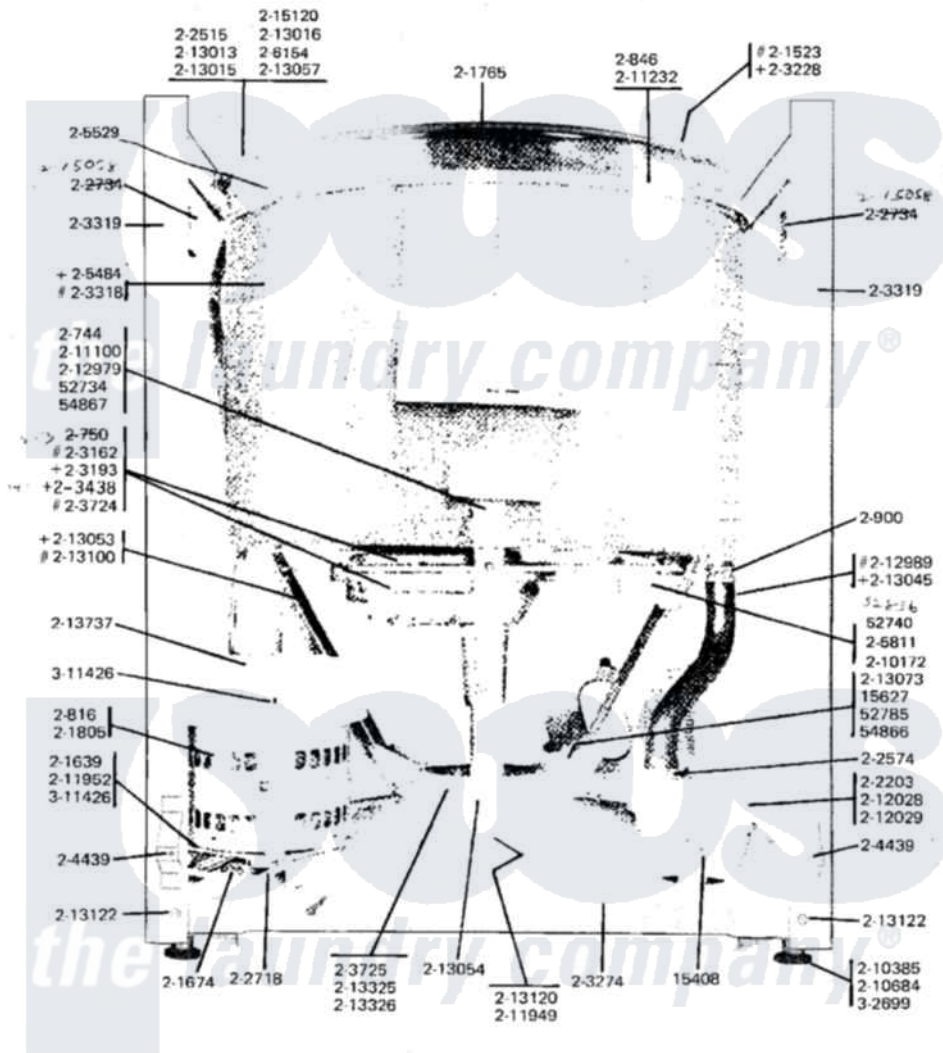

**MODEL A15 - A16**  
**FRONT PANEL REMOVED**

Copyright 1967 THE MAYTAG COMPANY • Newton, Iowa • Printed in U.S.A. (Revised 8-75)  
3484

Maytag Residential Maytag A15CM Washer Parts Parts Diagram 06 - FRONT PANEL REMOVED  
Click on the part number to view part

Item	Original Part Number	Replaced By	Status	Part Description
001	Y015408	<a href="#">22003235</a>		Screw, Bearing Insert
002	<a href="#">Y015627</a>			Screw- Hex
003	<a href="#">Y052734</a>			Nut, Carrage Bolts And Bracket
004	Y052740	<a href="#">62739</a>		Nut, Lock
005	<a href="#">Y052785</a>			Nut, Brace To Damper
006	NLA		Not Available	CAP SCREW (3/8-16 X 1)
007	<a href="#">Y053241</a>			Set Screw, Motor Pulley
008	Y054866	<a href="#">486009</a>		Lockwasher
009	<a href="#">Y054867</a>			Washer, Lock
010	<a href="#">Y055978</a>			Rubber Adhesive, 2 Oz Tube
011	<a href="#">Y055980</a>			Hi-Temp Adhesive, 2 Oz Tube
012	200461	<a href="#">285655</a>		Clamp, Hose
013	200744	<a href="#">W10175939</a>		Bolt
014	NLA		Not Available	GEAR CASE COVER ASSEMBLY
015	200816	<a href="#">6-2008160</a>		Pulley- MO