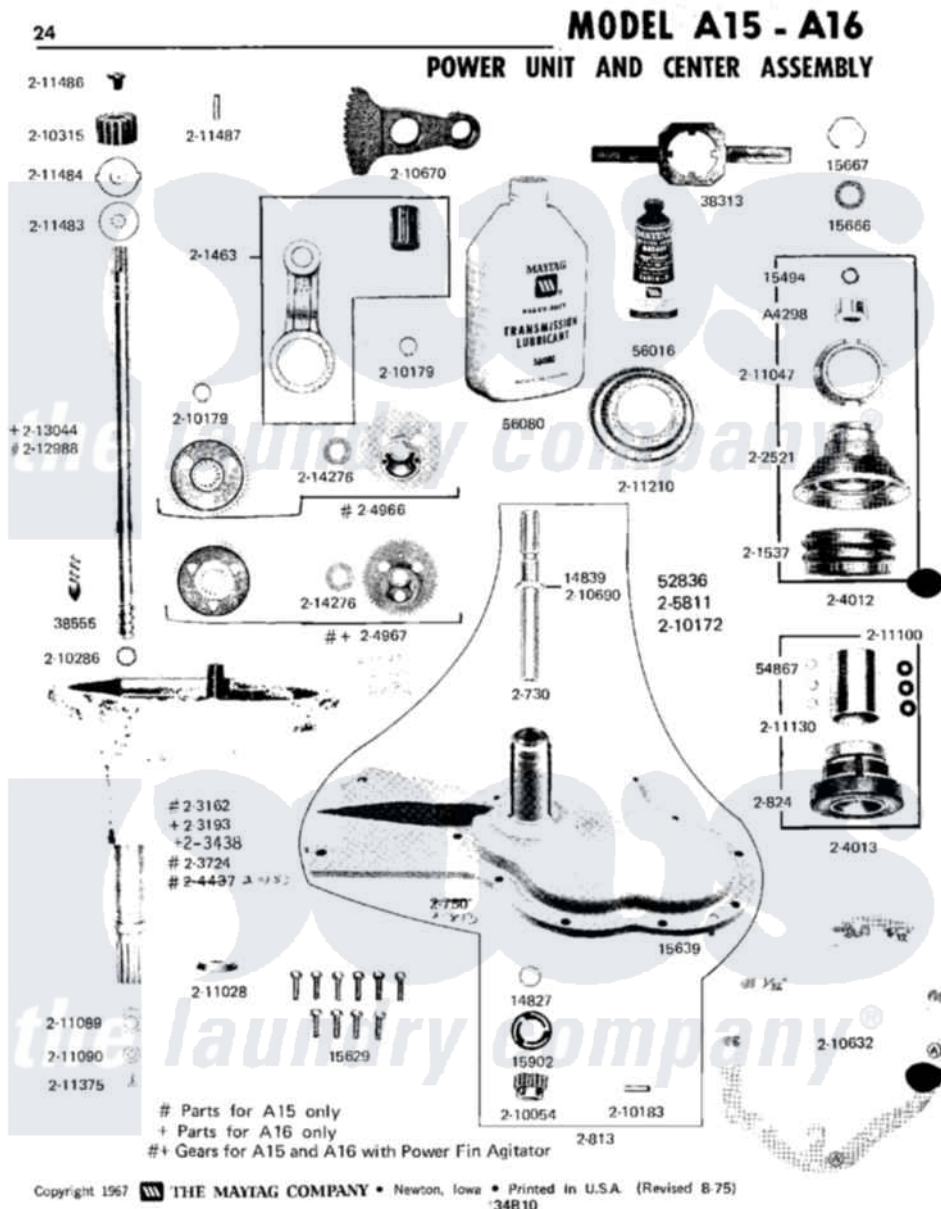

Maytag A15CM 08 - POWER UNIT & CENTER ASSEMBLY

Maytag Residential Maytag A15CM Washer Parts Parts Diagram 08 - POWER UNIT & CENTER ASSEMBLY
Click on the part number to view part

Item	Original Part Number	Replaced By	Status	Part Description
001	NLA		Not Available	SEAL, AGITATOR DRIVE SHAFT
002	Y014792	6-0A57420		Seal- Agitator
003	Y014827			Washer-Center Shaft
004	Y014839			Collar-Drive Shaft
005	Y015149			Brass Washer-Agitator Seal
006	Y015494			Stop Ring-Agitator Shaft
007	Y015629			Bolt, Grinding Chamber
008	NLA		Not Available	DOWEL PIN
009	Y015666			Washer, Retaining -
010	Y015667			Retaining Ring
011	Y015902			Spring For Agitator
012	038313	22038313		Wrench, Spanner
013	Y038555			Tool-Install Center Shaft
014	NLA		Not Available	CAP SCREW (3/8-16 X 1)
015	Y053241			Set Screw, Motor Pulley
016	Y054866	486009		Lockwasher