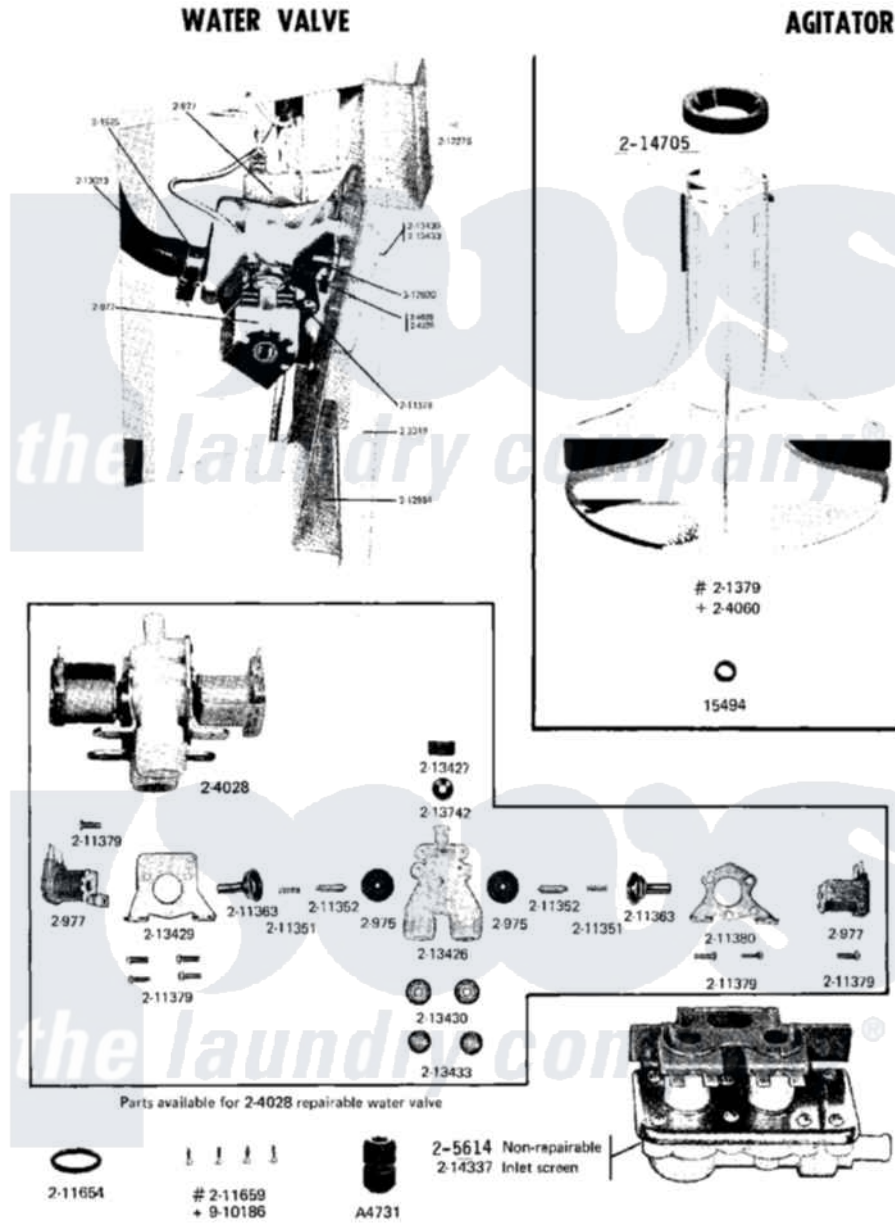

Maytag A15CM 10 - AGITATOR

Maytag Residential Maytag A15CM Washer Parts Parts Diagram 10 - AGITATOR
 Click on the part number to view part

Item	Original Part Number	Replaced By	Status	Part Description
001	NLA		Not Available	SPLINE, ORIGINAL AGITATOR
002	Y015494			Stop Ring-Agitator Shaft
003	201379		Not Available	AGITATOR - BLACK
004	NLA		Not Available	O RING SEAL
005	NLA		Not Available	SCREW (No.10-24 X 5/8 INCH)
006	NLA		Not Available	FASTENER CLIP
007	214705			Cap, Capacitor