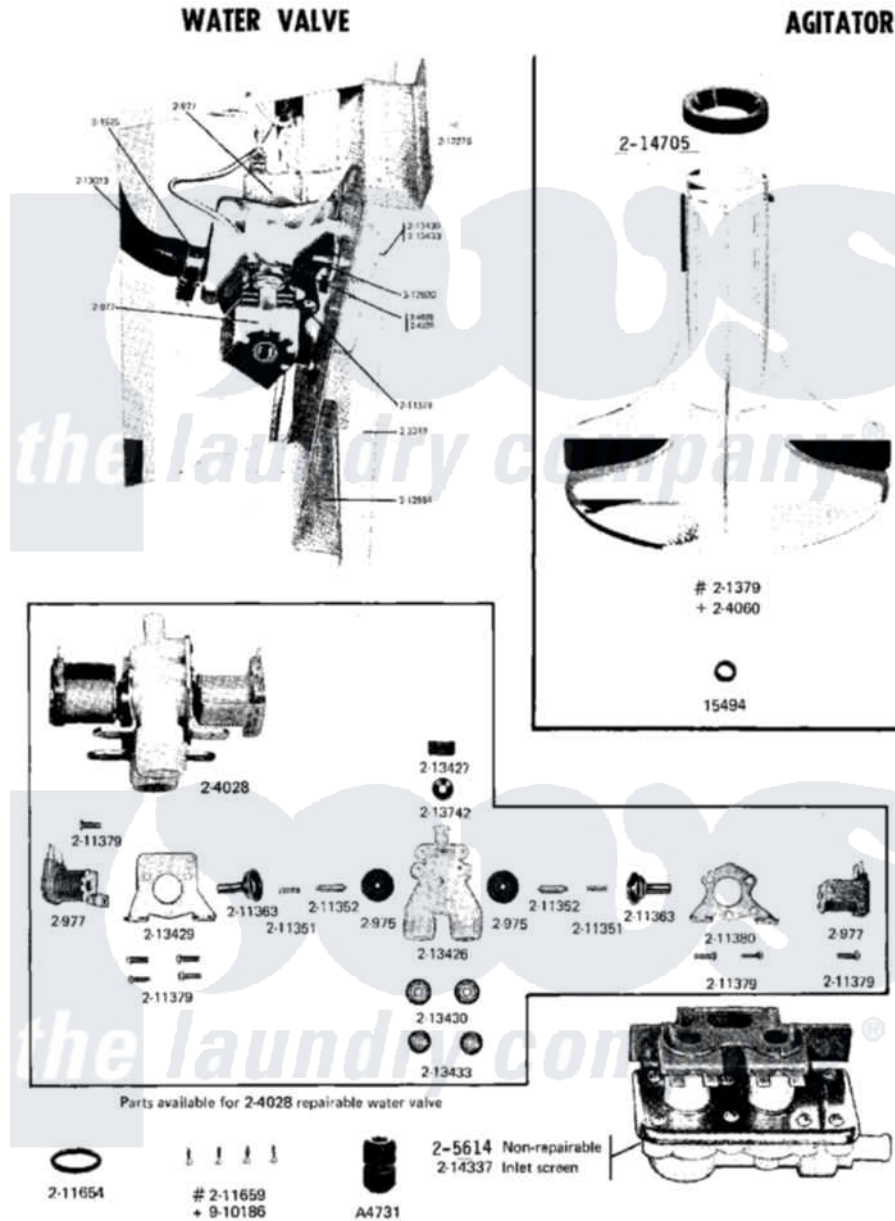

# Maytag A15CM 11 - WATER VALVE

Maytag Residential Maytag A15CM Washer Parts Parts Diagram 11 - WATER VALVE  
Click on the part number to view part

Item	Original Part Number	Replaced By	Status	Part Description
001	200975		Not Available	DIAPHRAGM
002	<a href="#">200977</a>			Solenoid For Water Valve
003	<a href="#">201575</a>			Clamp, Hose
004	NLA		Not Available	CABINET (WHT)
005	205614	<a href="#">205613</a>		Water Valve
006	NLA		Not Available	VALVE KIT, NYLON (THERMOSTAT)
007	<a href="#">211351</a>			Spring For Plunger
008	NLA		Not Available	PLUNGER
009	211363		Not Available	SOLENOID GUIDE
010	NLA		Not Available	SCREW (No.8-18 X 5/8 INCH)
011	NLA		Not Available	BRACKET, VALVE
012	212276	<a href="#">W10116760</a>		Screw
013	NLA		Not Available	VALVE MOUNTING PLATE
014	<a href="#">213013</a>			Hose, Injector
015	NLA		Not Available	VALVE BODY
016	NLA		Not Available	DAM, VALVE BODY

017	NLA		Not Available	LARGE BRACKET, VALVE
018	NLA		Not Available	RESTRICTOR UNDER SCREEN
019	213433	<a href="#">96160</a>		Screen
020	NLA		Not Available	FLOW WASHER
021	214337	<a href="#">96160</a>		Screen
022	<a href="#">312620</a>			Screw, Sems