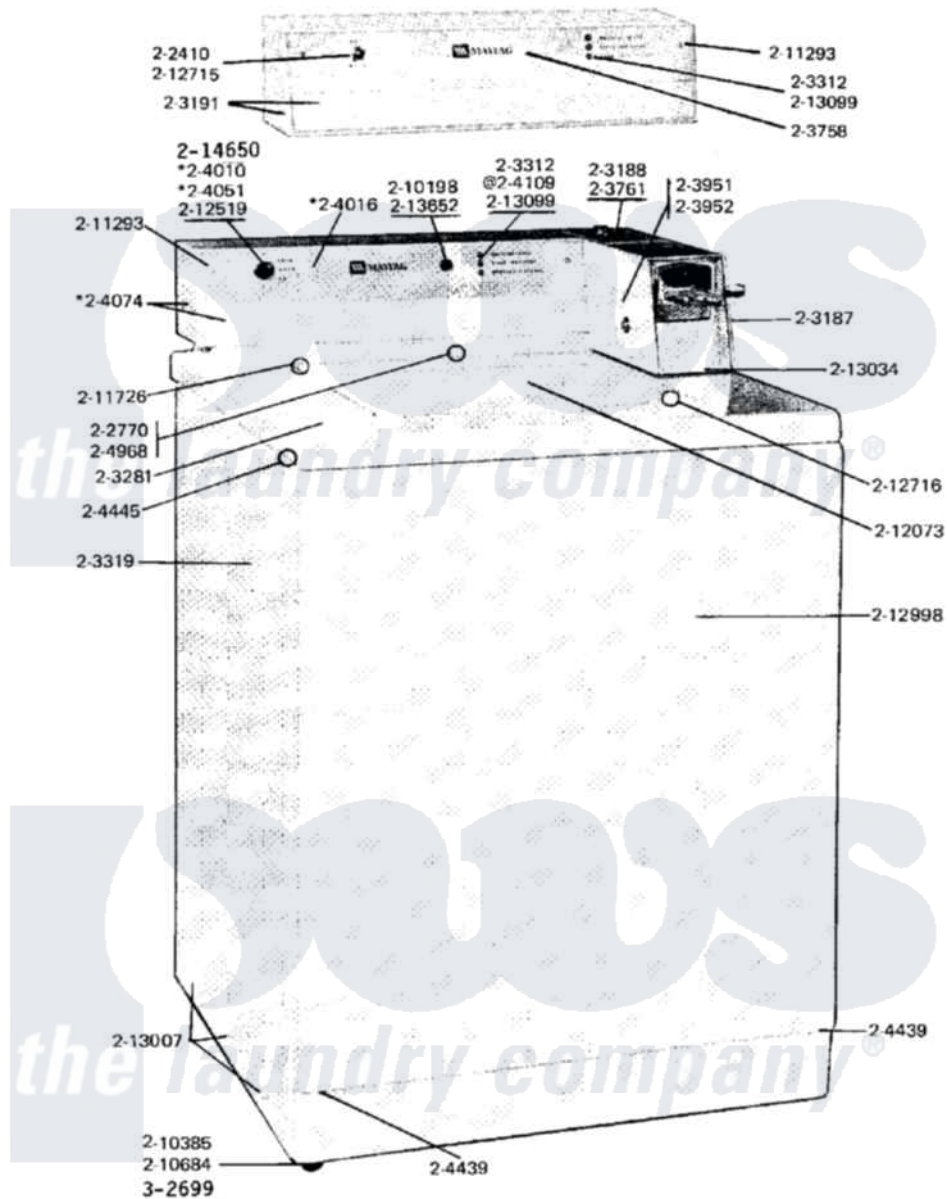

# Maytag A15CT 01 - FRONT VIEW

230-50 INFORMATION IS ON LAST PAGE

[Maytag Residential Maytag A15CT Washer Parts](#) Parts Diagram 01 - FRONT VIEW  
 Click on the part number to view part

Item	Original Part Number	Replaced By	Status	Part Description
001	NLA		Not Available	TEMPERATURE SWITCH
002	NLA		Not Available	OUTER CASE (WHT)
003	203188		Not Available	TIMER ACCESS DOOR (WHT)
004	NLA		Not Available	CONTROL COVER
005	NLA		Not Available	OUTER CASE (WHT)
006	NLA		Not Available	TOP COVER (WHT)
007	NLA		Not Available	OUTER CASE (WHT)
008	NLA		Not Available	3 BULB SIGNAL LIGHT (120-60)
009	NLA		Not Available	CABINET (WHT)
010	NLA		Not Available	CONTROL PANEL W/LENS
011	203761			DOOR, ACCESS (WHT)
012	NLA		Not Available	CONTROL CENTER (WHT)
013	NLA		Not Available	COIN BOX (WHT)
014	NLA		Not Available	SUPER SECURITY COIN BOX