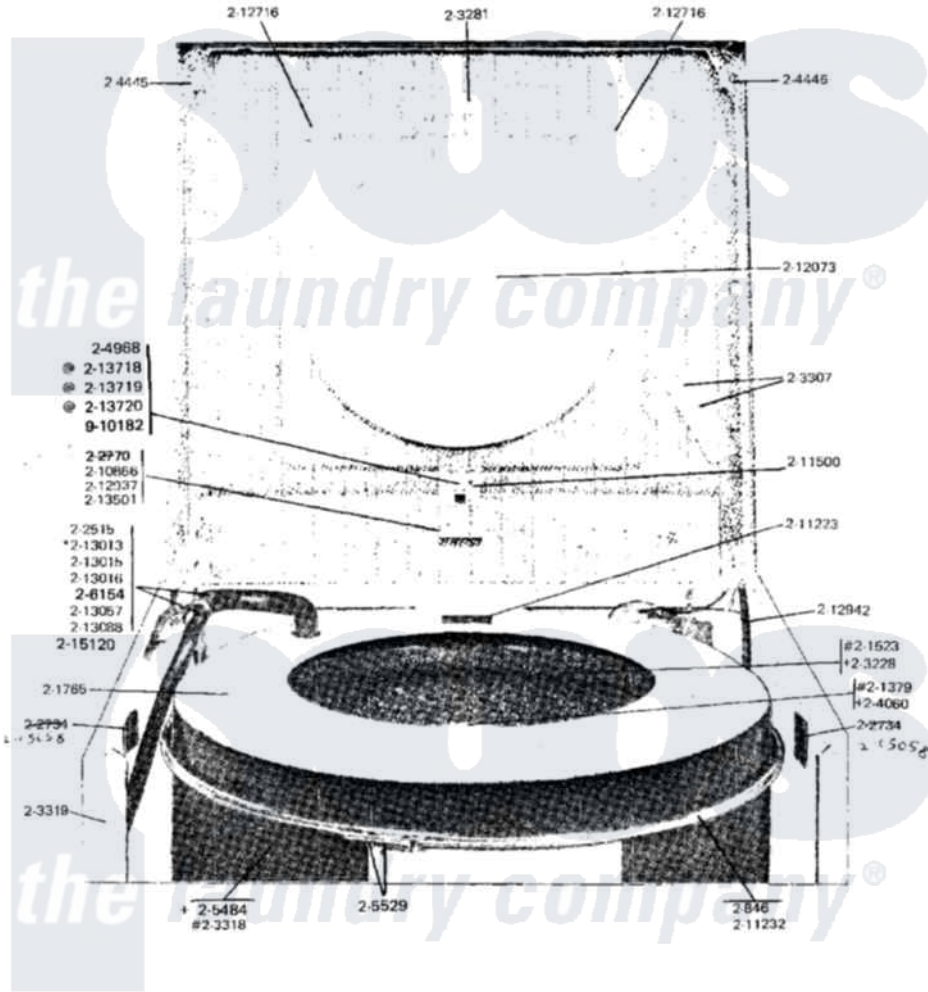

MODEL A15 - A16
TOP COVER UP

Copyright 1967 THE MAYTAG COMPANY • Newton, Iowa • Printed in U.S.A. (Revised 8-75)
3482

Maytag Residential Maytag A15CT Washer Parts Parts Diagram 06 - TOP COVER

Click on the part number to view part

Item	Original Part Number	Replaced By	Status	Part Description
001	NLA		Not Available	SCREW (No.6-32 X 3/8)
002	201379		Not Available	AGITATOR - BLACK
003	NLA		Not Available	INNER TUB
004	201765		Not Available	COVER, TUB
005	202515	596669		Clamp, Manifold
006	Y202734	215058		Pad, Cabinet Bumper
007	NLA		Not Available	TOP COVER (WHT)
008	NLA		Not Available	MTG. STRAP
009	203318		Not Available	OUTER TUB
010	NLA		Not Available	CABINET (WHT)
011	204445			Screw And Fastener Assembly
012	204968			Plunger And Bracket Assembly--W
013	205415	279347		Switch-Lid
014	205529			Nut And Bolt Kit For Tub Clam
015	206154			Injector Tube With Seal
016	210866			Nut, Twin Speed

017	211223		Bumper, Unbalance
018	211232		Seal, Tub Cover
019	211500		Washer, Bracket To Top Cover
020	211726		Hinge, Ball Lid
021	212073		LID (WHITE)
022	212716		Bumper, Lid
023	212937	Not Available	BARRIER, MOISTURE
024	212942	22001619	Tube, Water Level Switch
025	213013		Hose, Injector
026	213015		Nozzle, Injector
027	213016	216201	Nozzle
028	213057	22213057	Sleeve- In
029	213081		Cap, Dispenser
030	213088		Injector Hose
031	213501		Screw, No.6-20 X 1-1/8 Inch
032	213718		Plunger, Lid Switch
033	213719	Not Available	LEVER, UNBALANCE
034	213720		Spring, Lid Switch
035	215120		Seal For Injector Tube
036	Y310632	1163839	Screw
037	NLA	Not Available	EXTERNAL/INTERNAL LOCK WASHER
038	910182	25-7809	Screw, No.6-20 1/2 Flthd Torx