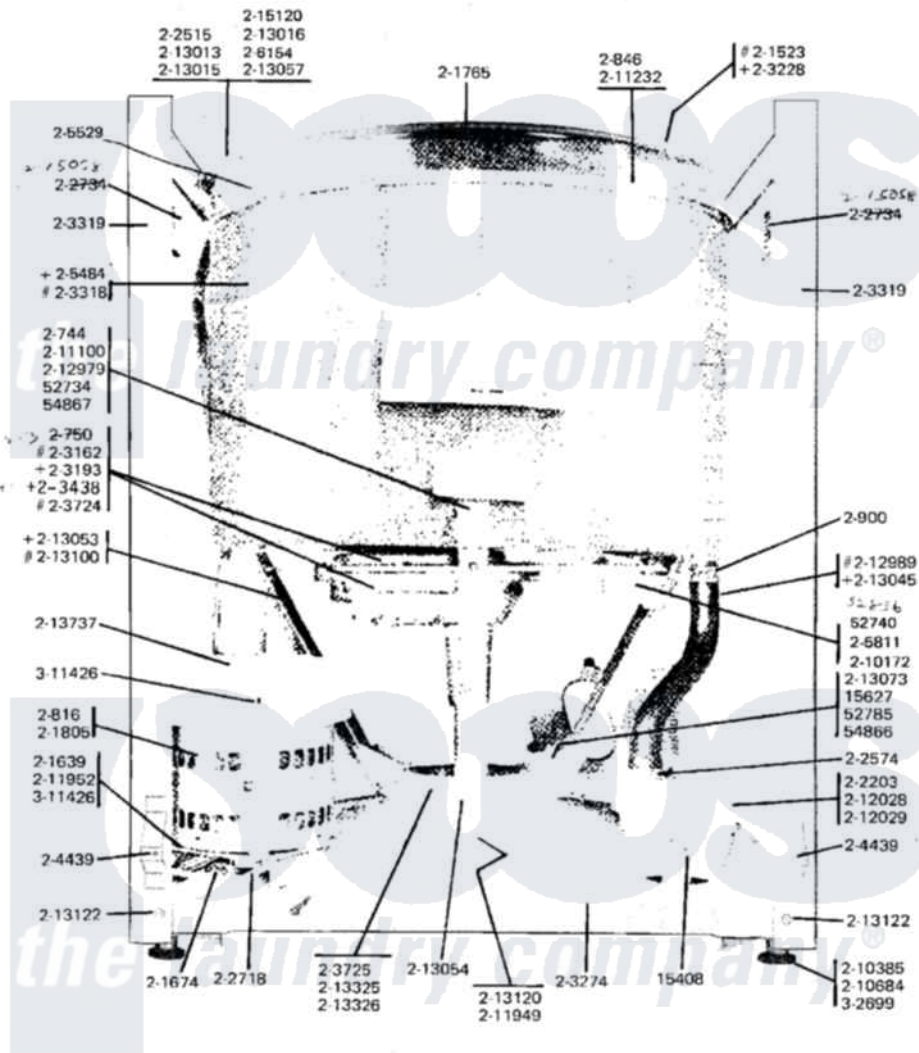

MODEL A15 - A16
FRONT PANEL REMOVED

Copyright 1967 THE MAYTAG COMPANY • Newton, Iowa • Printed in U.S.A. (Revised 8-75)
3484

Maytag Residential Maytag A15CT Washer Parts Parts Diagram 07 - FRONT PANEL REMOVED
Click on the part number to view part

Item	Original Part Number	Replaced By	Status	Part Description
001	Y015408	22003235		Screw, Bearing Insert
002	Y015627			Screw- Hex
003	Y052734			Nut, Carrage Bolts And Bracket
004	Y052740	62739		Nut, Lock
005	Y052785			Nut, Brace To Damper
006	NLA		Not Available	CAP SCREW (3/8-16 X 1)
007	Y053241			Set Screw, Motor Pulley
008	Y054866	486009		Lockwasher
009	Y054867			Washer, Lock
010	Y055978			Rubber Adhesive, 2 Oz Tube
011	Y055980			Hi-Temp Adhesive, 2 Oz Tube
012	200461	285655		Clamp, Hose
013	200744	W10175939		Bolt
014	NLA		Not Available	GEAR CASE COVER ASSEMBLY
015	200816	6-2008160		Pulley- MO