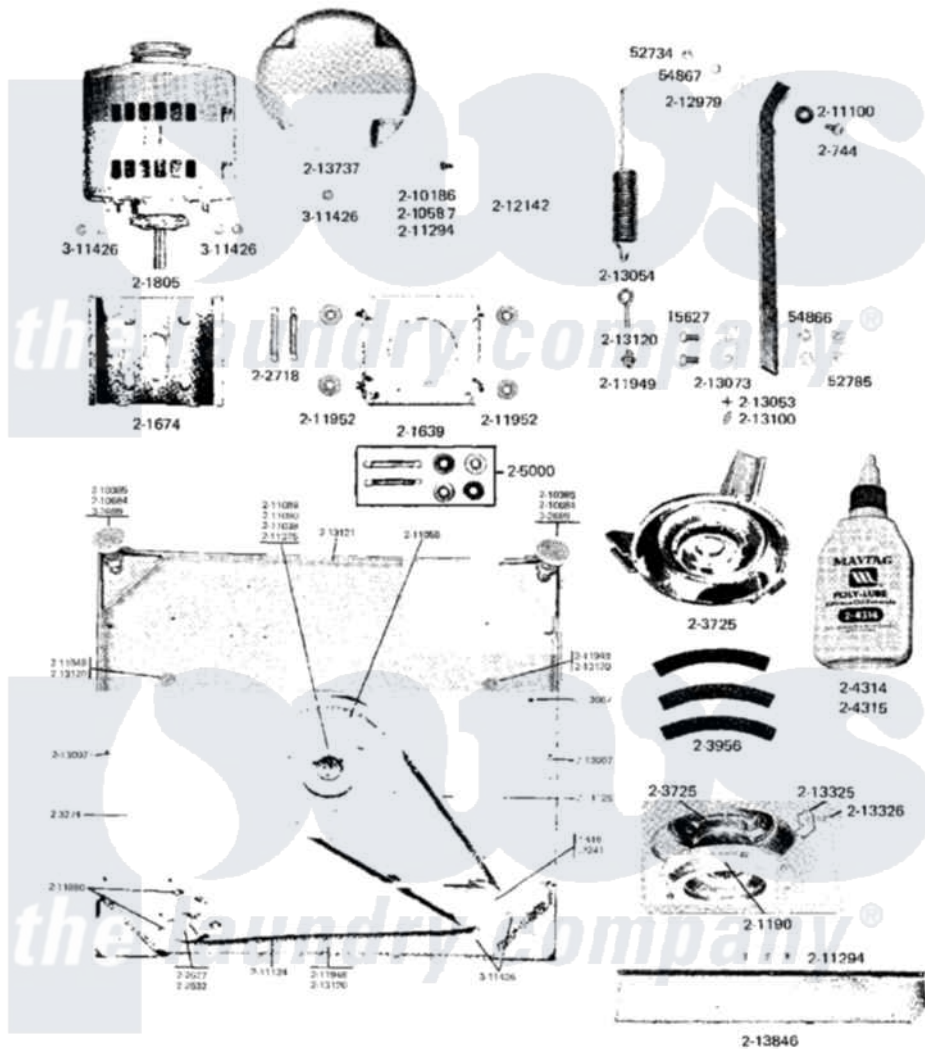

MODEL A15 - A16
MOTOR MOUNT, BASE FRAME & CENTERING SPRINGS

Copyright 1967 THE MAYTAG COMPANY • Newton, Iowa • Printed in U.S.A. (Revised 8-75)
3488

Maytag Residential Maytag A15CT Washer Parts Parts Diagram 08 - MOTOR MOUNT, BASE FRAME & CENTERING SPRS

Click on the part number to view part

Item	Original Part Number	Replaced By	Status	Part Description
001	Y015627			Screw- Hex
002	Y052734			Nut, Carrage Bolts And Bracket
003	Y052785			Nut, Brace To Damper
004	Y053241			Set Screw, Motor Pulley
005	Y054866	486009		Lockwasher
006	Y054867			Washer, Lock
007	Y055978			Rubber Adhesive, 2 Oz Tube
008	Y055980			Hi-Temp Adhesive, 2 Oz Tube
009	Y056016			Center Seal Grease
010	200744	W10175939		Bolt
011	200816	6-2008160		Pulley- MO
012	201190	6-2011900		Brake Asse
013	201639			Upper Motor Mount
014	201674		Not Available	LOWER MOTOR MOUNT--- NA