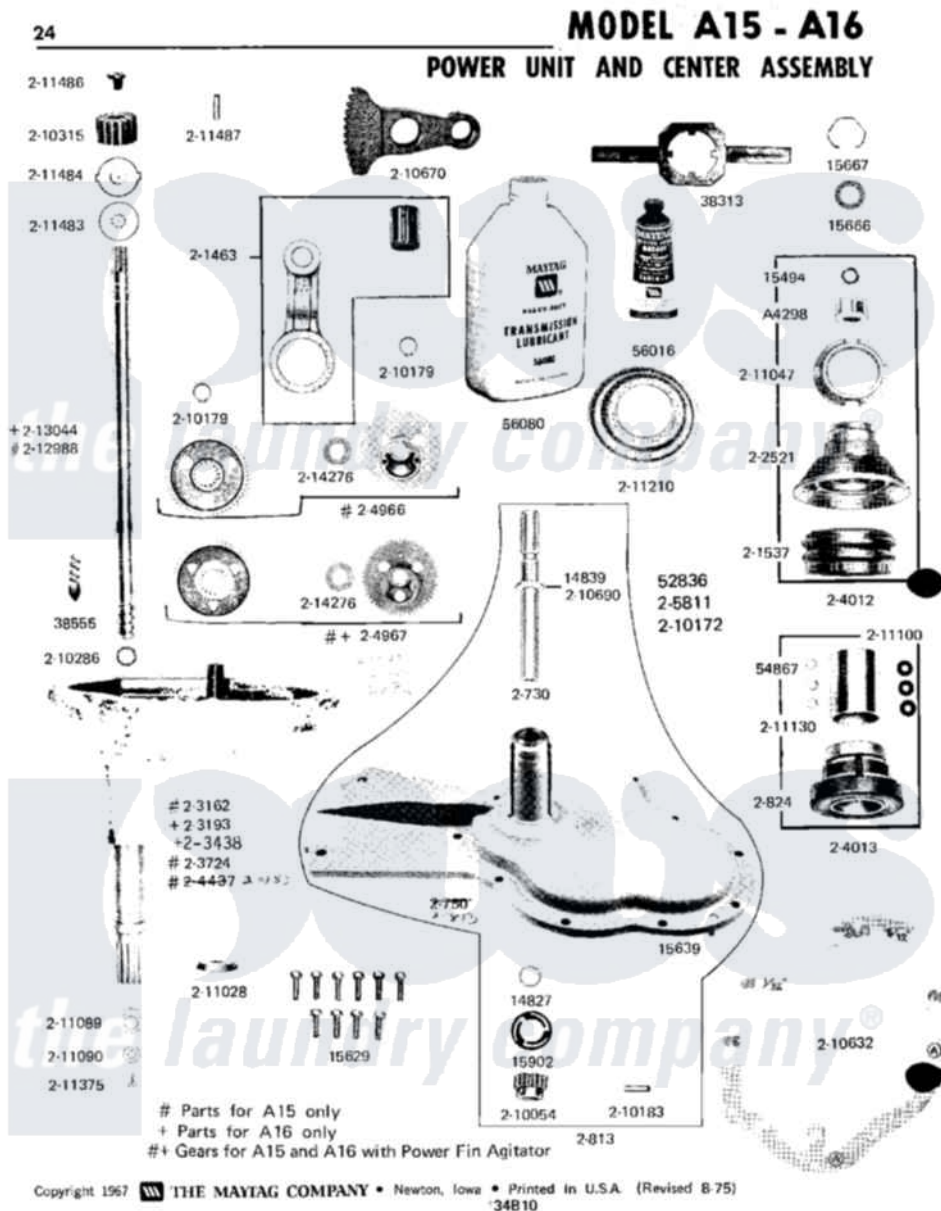

# Maytag A15CT 09 - POWER UNIT & CENTER ASSEMBLY

Maytag Residential Maytag A15CT Washer Parts Parts Diagram 09 - POWER UNIT & CENTER ASSEMBLY  
Click on the part number to view part

Item	Original Part Number	Replaced By	Status	Part Description
001	NLA		Not Available	SEAL, AGITATOR DRIVE SHAFT
002	Y014792	<a href="#">6-0A57420</a>		Seal- Agitator
003	<a href="#">Y014827</a>			Washer-Center Shaft
004	<a href="#">Y014839</a>			Collar-Drive Shaft
005	<a href="#">Y015149</a>			Brass Washer-Agitator Seal
006	<a href="#">Y015494</a>			Stop Ring-Agitator Shaft
007	<a href="#">Y015629</a>			Bolt, Grinding Chamber
008	NLA		Not Available	DOWEL PIN
009	<a href="#">Y015666</a>			Washer, Retaining -
010	<a href="#">Y015667</a>			Retaining Ring
011	<a href="#">Y015902</a>			Spring For Agitator
012	038313	<a href="#">22038313</a>		Wrench, Spanner
013	<a href="#">Y038555</a>			Tool-Install Center Shaft
014	NLA		Not Available	CAP SCREW (3/8-16 X 1)
015	<a href="#">Y053241</a>			Set Screw, Motor Pulley
016	Y054866	<a href="#">486009</a>		Lockwasher