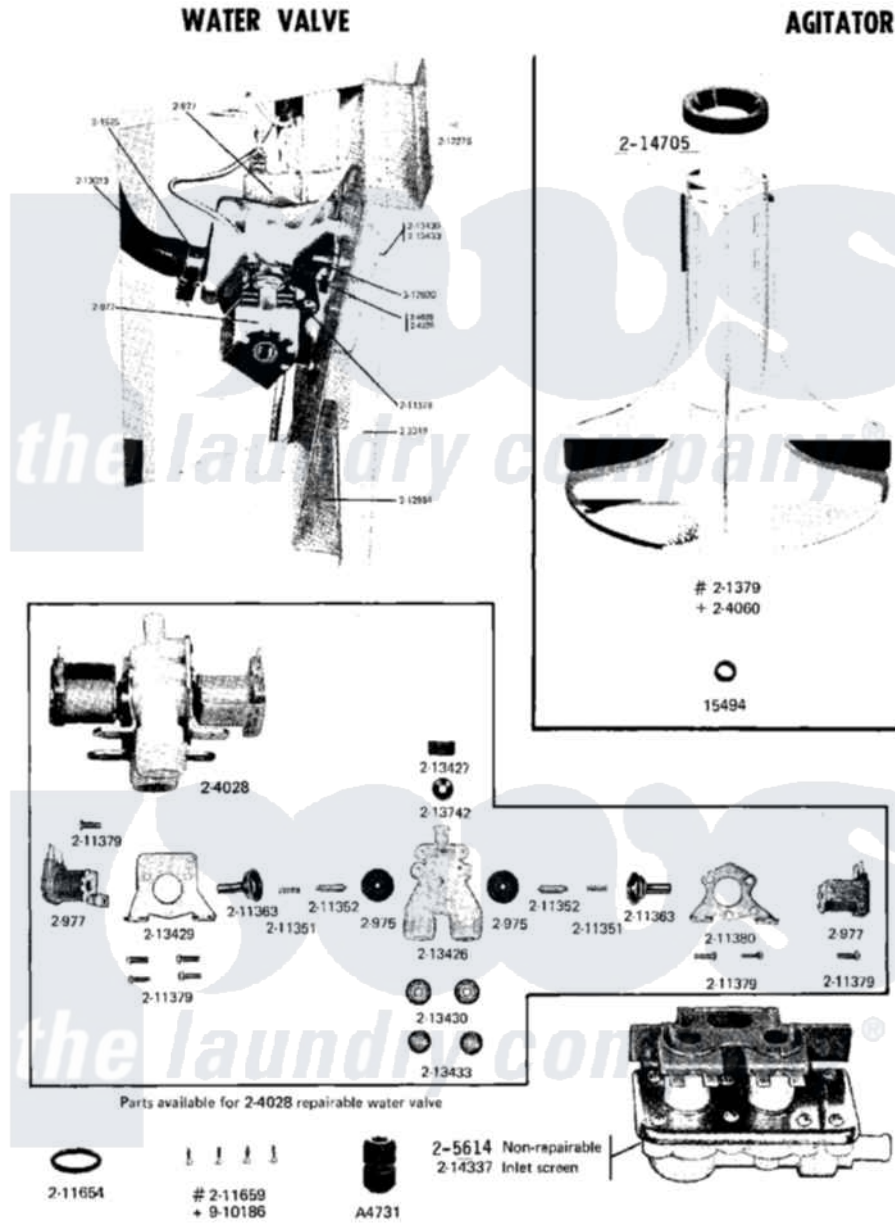

Maytag A15CT 11 - AGITATOR

Maytag [Residential Maytag A15CT Washer Parts](#) Parts Diagram 11 - AGITATOR
 Click on the part number to view part

Item	Original Part Number	Replaced By	Status	Part Description
001	NLA		Not Available	SPLINE, ORIGINAL AGITATOR
002	Y015494			Stop Ring-Agitator Shaft
003	201379		Not Available	AGITATOR - BLACK
004	NLA		Not Available	O RING SEAL
005	NLA		Not Available	SCREW (No.10-24 X 5/8 INCH)
006	NLA		Not Available	FASTENER CLIP
007	214705			Cap, Capacitor