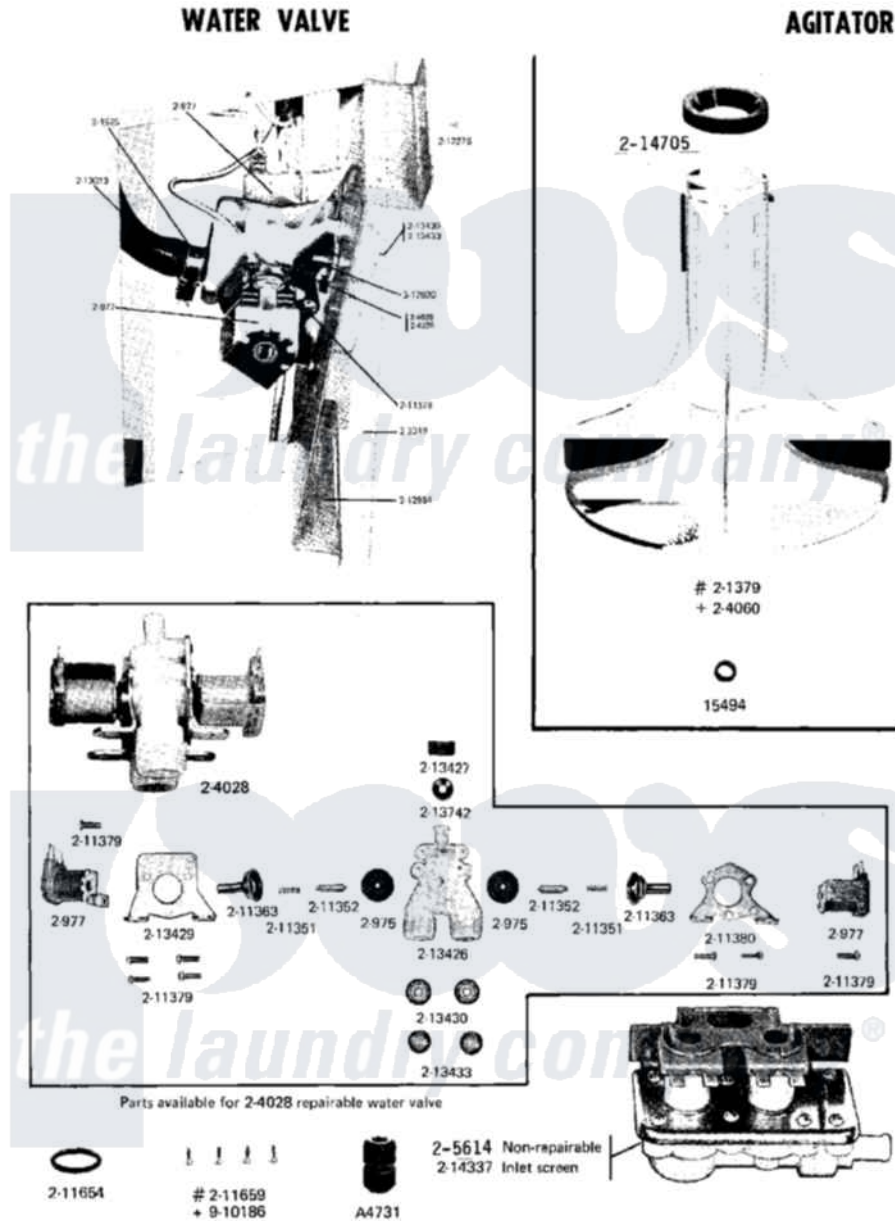

Maytag A15CT 12 - WATER VALVE

Maytag Residential Maytag A15CT Washer Parts Parts Diagram 12 - WATER VALVE
 Click on the part number to view part

Item	Original Part Number	Replaced By	Status	Part Description
001	200975		Not Available	DIAPHRAGM
002	200977			Solenoid For Water Valve
003	201575			Clamp, Hose
004	NLA		Not Available	CABINET (WHT)
005	205614	205613		Water Valve
006	NLA		Not Available	VALVE KIT, NYLON (THERMOSTAT)
007	211351			Spring For Plunger
008	NLA		Not Available	PLUNGER
009	211363		Not Available	SOLENOID GUIDE
010	NLA		Not Available	SCREW (No.8-18 X 5/8 INCH)
011	NLA		Not Available	BRACKET, VALVE
012	212276	W10116760		Screw
013	NLA		Not Available	VALVE MOUNTING PLATE
014	213013			Hose, Injector
015	NLA		Not Available	VALVE BODY
016	NLA		Not Available	DAM, VALVE BODY

017	NLA		Not Available	LARGE BRACKET, VALVE
018	NLA		Not Available	RESTRICTOR UNDER SCREEN
019	213433	96160		Screen
020	NLA		Not Available	FLOW WASHER
021	214337	96160		Screen
022	312620			Screw, Sems