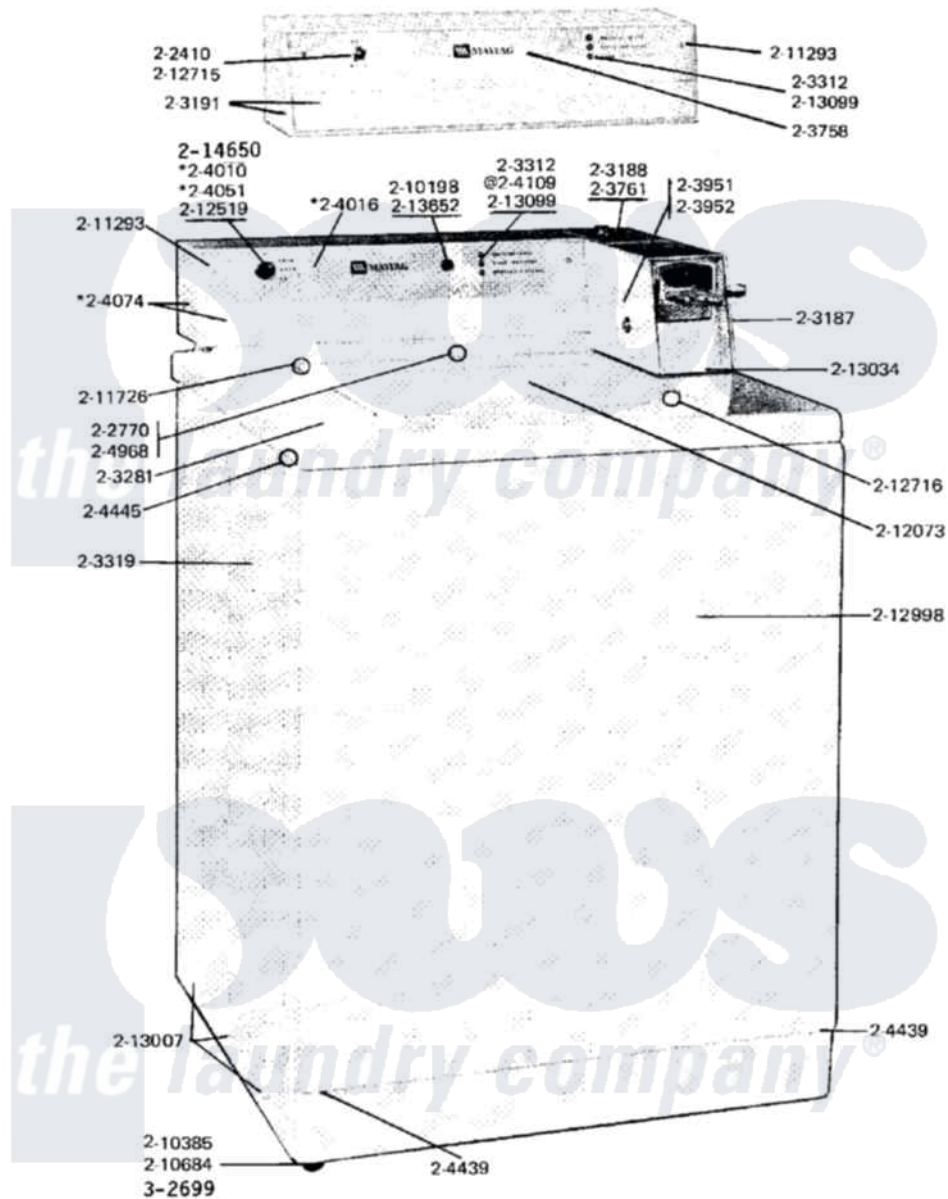

# Maytag A16CA 01 - FRONT VIEW

230-50 INFORMATION IS ON LAST PAGE

Maytag [Residential Maytag A16CA Washer Parts](#) Parts Diagram 01 - FRONT VIEW  
 Click on the part number to view part

Item	Original Part Number	Replaced By	Status	Part Description
001	NLA		Not Available	TEMPERATURE SWITCH
002	NLA		Not Available	OUTER CASE (WHT)
003	203188		Not Available	TIMER ACCESS DOOR (WHT)
004	NLA		Not Available	CONTROL COVER
005	NLA		Not Available	OUTER CASE (WHT)
006	NLA		Not Available	TOP COVER (WHT)
007	NLA		Not Available	OUTER CASE (WHT)
008	NLA		Not Available	3 BULB SIGNAL LIGHT (120-60)
009	NLA		Not Available	CABINET (WHT)
010	NLA		Not Available	CONTROL PANEL W/LENS
011	203761			DOOR, ACCESS (WHT)
012	NLA		Not Available	CONTROL CENTER (WHT)
013	NLA		Not Available	COIN BOX (WHT)
014	NLA		Not Available	SUPER SECURITY COIN BOX