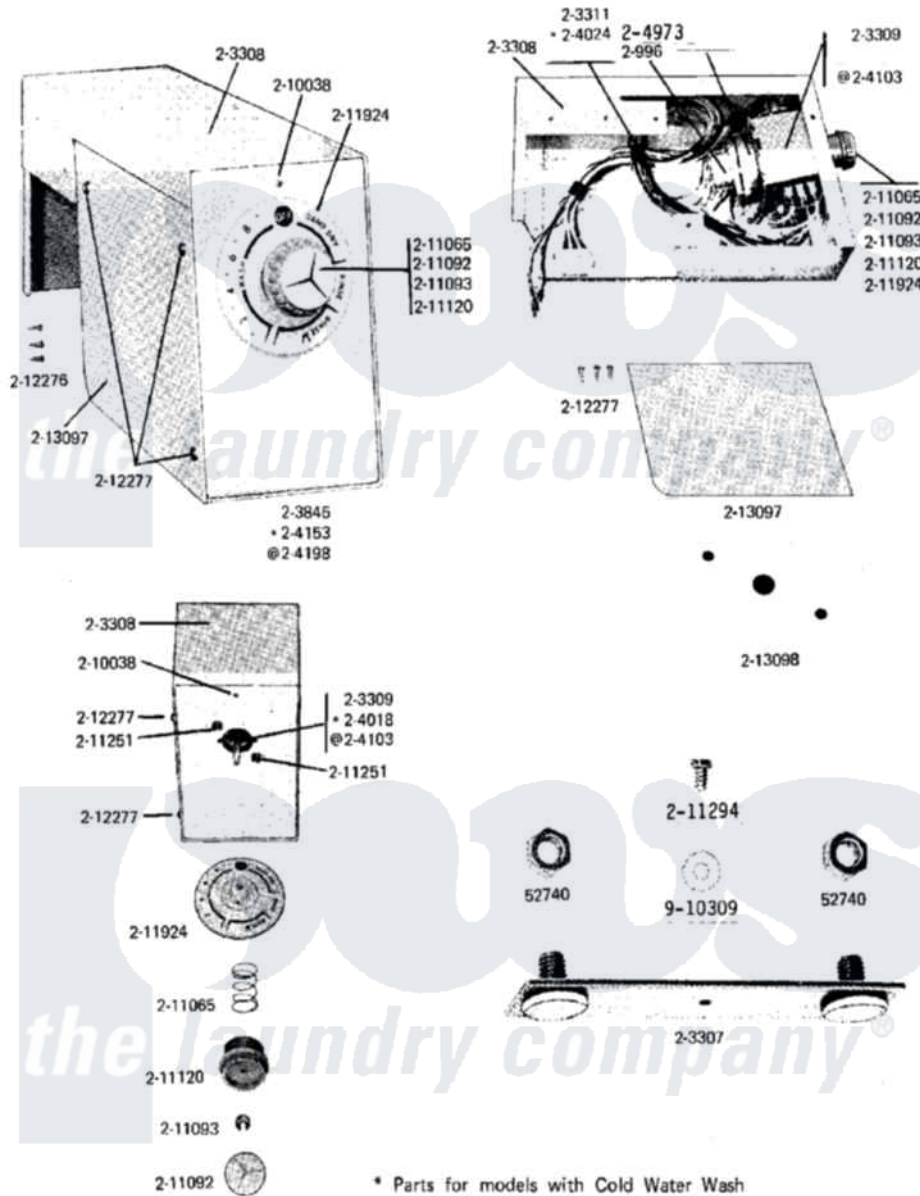

# Maytag A16CA 02 - CA CONTROL CENTER

Maytag [Residential Maytag A16CA Washer Parts](#) Parts Diagram 02 - CA CONTROL CENTER

[Click on the part number to view part](#)

Item	Original Part Number	Replaced By	Status	Part Description
001	Y052740	<a href="#">62739</a>		Nut, Lock
002	NLA		Not Available	TIMER MOTOR
003	NLA		Not Available	MTG. STRAP---NA
004	NLA		Not Available	OUTER CASE (WHT)
005	<a href="#">203309</a>			Timer
006	NLA		Not Available	WIRE HARNESS
007	NLA		Not Available	HARNESS, COMMERCIAL BOX
008	NLA		Not Available	TIMER
009	NLA		Not Available	CONTROL CENTER W/GASKET
010	<a href="#">204973</a>			Motor, Timer
011	NLA		Not Available	BUTTON MARKER
012	<a href="#">211065</a>			Spring, Index Wheel
013	NLA		Not Available	CAP, KNOB
014	211093		Not Available	RETAINER
015	<a href="#">211120</a>			Knob, Timer

016	<a href="#">211251</a>			Screw, Transformer
017	211294	<a href="#">90767</a>		Screw, 8A X 3/8 HeX Washer Head Tapping
018	NLA		Not Available	TIMER DIAL
019	212276	<a href="#">W10116760</a>		Screw
020	<a href="#">212277</a>			Screw, No.8 X 1/2 Inch
021	NLA		Not Available	ACCESS DOOR, TIMER
022	NLA		Not Available	GASKET UNDER CONTROL CENTER
023	NLA		Not Available	INSTRUCTION DECAL
024	<a href="#">910309</a>			Washer, Mounting Strap