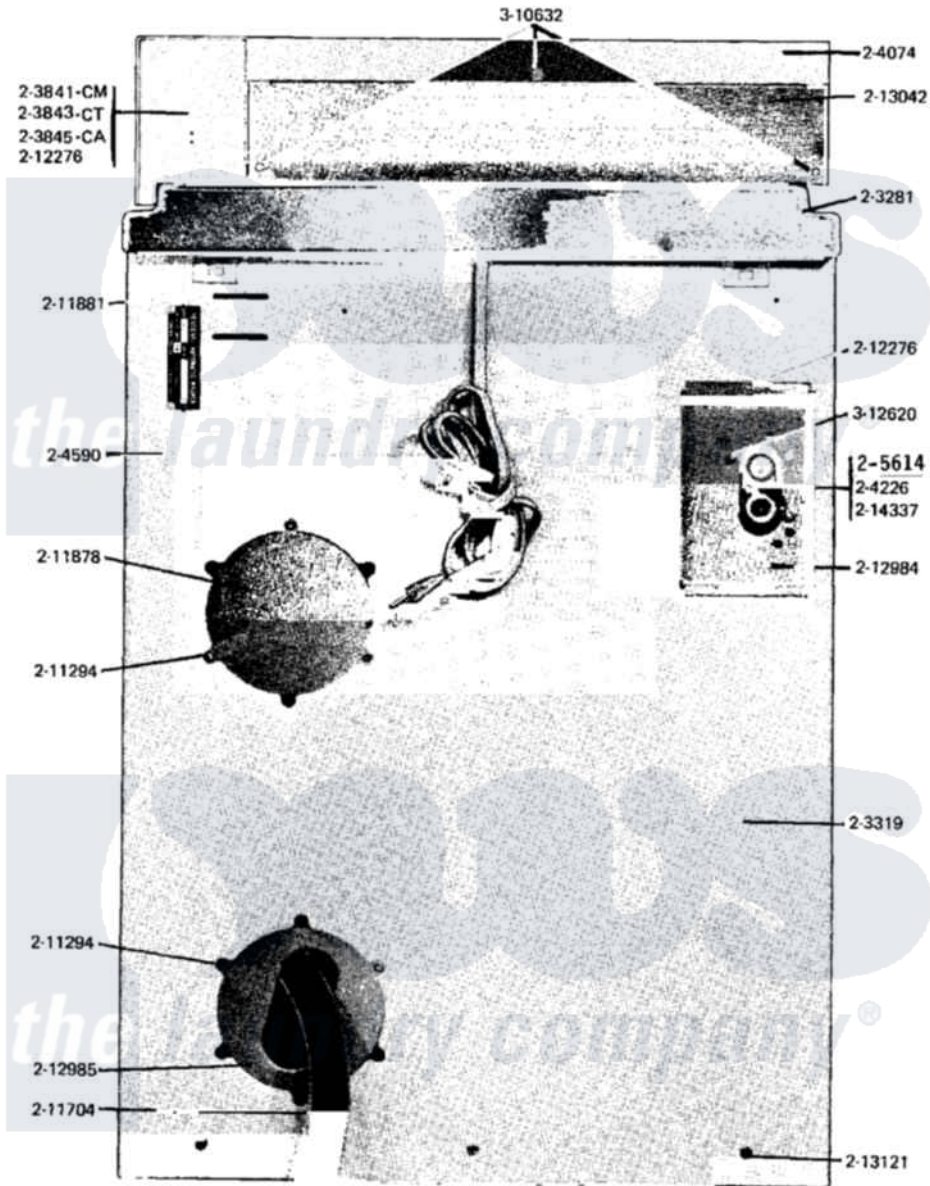

Maytag A16CA 04 - REAR VIEW

Maytag Residential Maytag A16CA Washer Parts Parts Diagram 04 - REAR VIEW
 Click on the part number to view part

Item	Original Part Number	Replaced By	Status	Part Description
001	200977			Solenoid For Water Valve
002	NLA		Not Available	TOP COVER (WHT)
003	NLA		Not Available	CABINET (WHT)
004	NLA		Not Available	CONTROL CENTER (WHT)
005	205614	205613		Water Valve
006	NLA		Not Available	CONTROL COVER (WHT)
007	NLA		Not Available	CONTROL CENTER W/GASKET
008	NLA		Not Available	CONTROL CENTER W/GASKET
009	NLA		Not Available	CONTROL CENTER W/GASKET
010	NLA		Not Available	VALVE KIT, NYLON (THERMOSTAT)
011	204590			Cord, Power
012	211294	90767		Screw, 8A X 3/8 HeX Washer Head Tapping
013	211704			Hose, Drain

014	NLA		Not Available	PLATE, ACCESS
015	211881			Grommet, Cord Part Not Used- Gas Models Only
016	212276	W10116760		Screw
017	NLA		Not Available	VALVE MOUNTING PLATE
018	212985	22002924		Plate, Access
019	213042		Not Available	PANEL, BACK
020	213121	3400111		Screw, 12-14 X 5/8
021	214337	96160		Screen
022	Y310632	1163839		Screw
023	312620			Screw, Sems