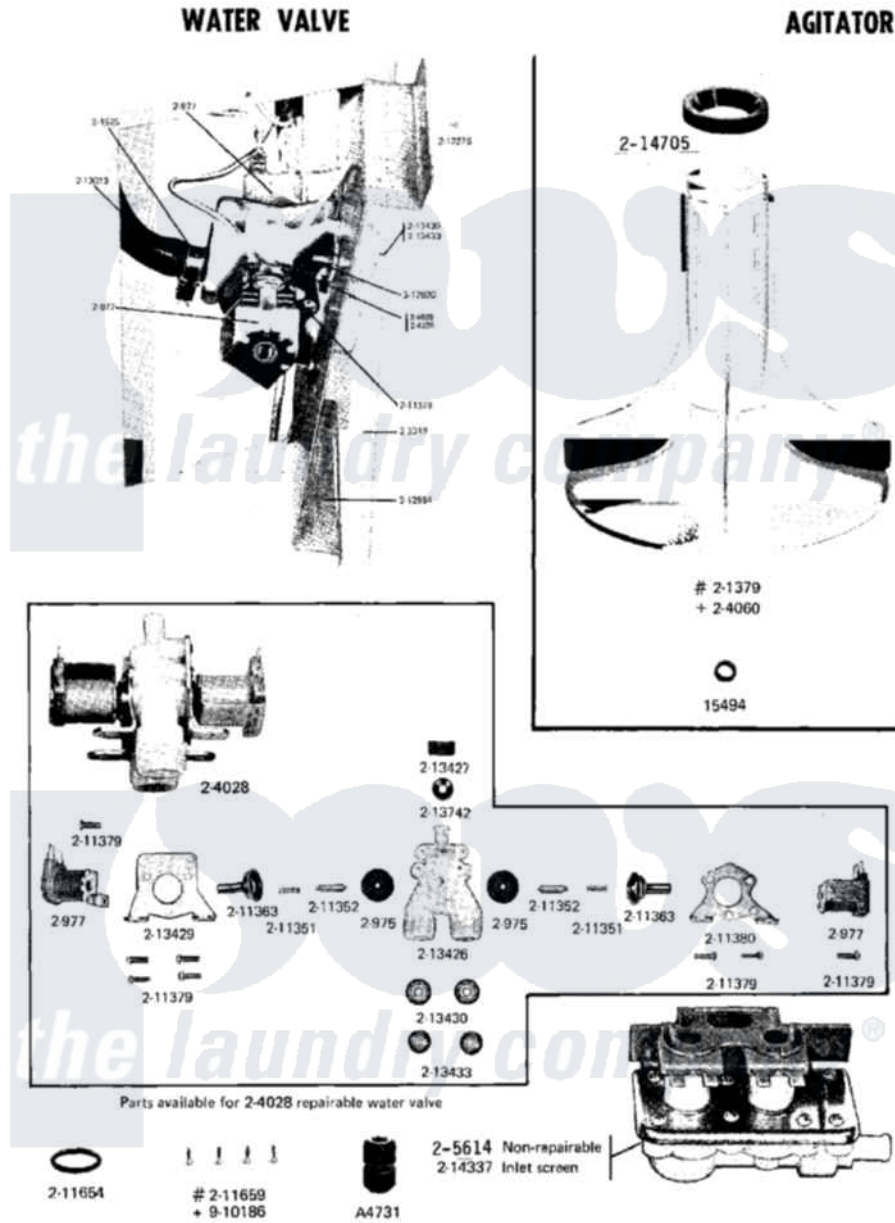

# Maytag A16CA 09 - AGITATOR

Maytag [Residential Maytag A16CA Washer Parts](#) Parts Diagram 09 - AGITATOR  
 Click on the part number to view part

Item	Original Part Number	Replaced By	Status	Part Description
001	NLA		Not Available	SPLINE, ORIGINAL AGITATOR
002	<a href="#">Y015494</a>			Stop Ring-Agitator Shaft
003	<a href="#">204060</a>			Agitator W/Cap, Screw And Washer
004	NLA		Not Available	O RING SEAL
005	<a href="#">214705</a>			Cap, Capacitor
006	910186	<a href="#">99002757</a>		Screw