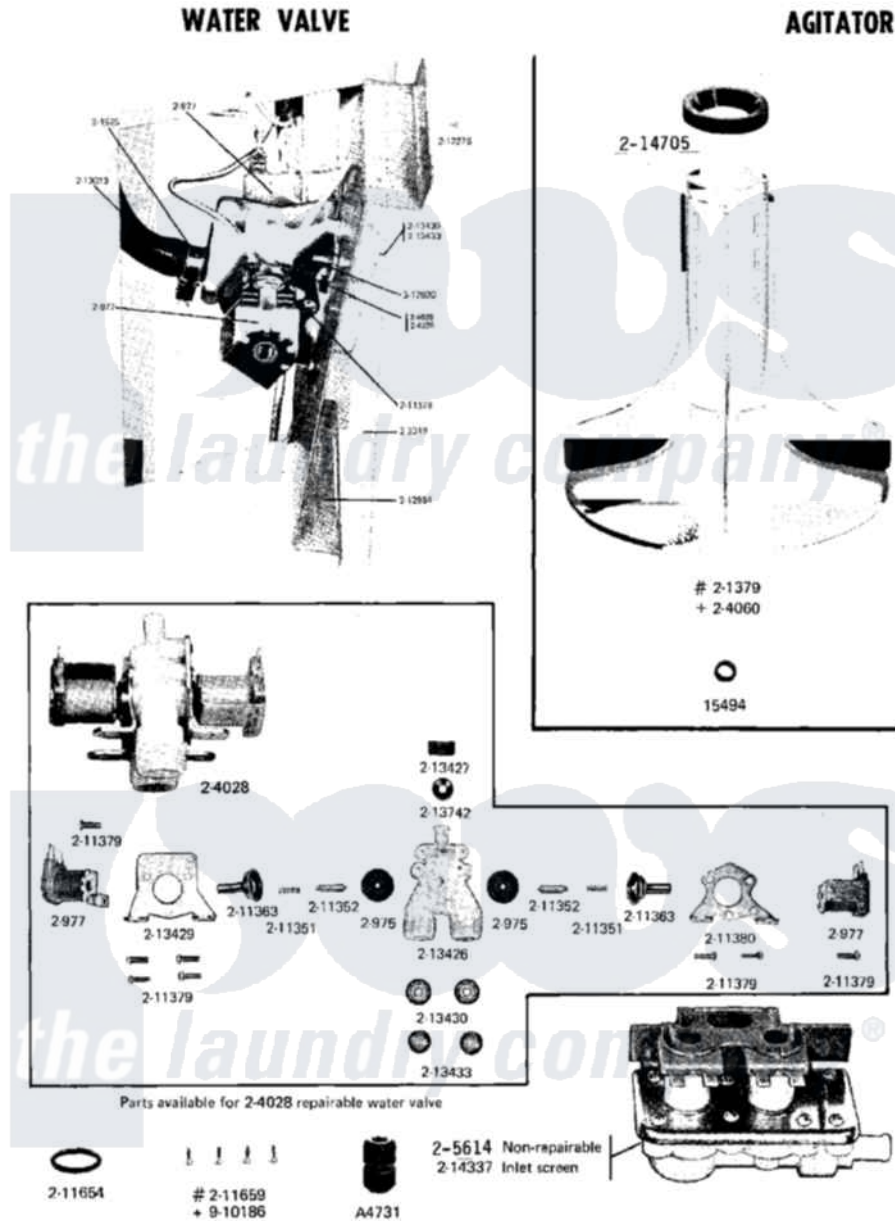

Maytag A16CA 10 - WATER VALVE

Maytag Residential Maytag A16CA Washer Parts Parts Diagram 10 - WATER VALVE
 Click on the part number to view part

Item	Original Part Number	Replaced By	Status	Part Description
001	200975		Not Available	DIAPHRAGM
002	200977			Solenoid For Water Valve
003	201575			Clamp, Hose
004	NLA		Not Available	CABINET (WHT)
005	205614	205613		Water Valve
006	NLA		Not Available	VALVE KIT, NYLON (THERMOSTAT)
007	211351			Spring For Plunger
008	NLA		Not Available	PLUNGER
009	211363		Not Available	SOLENOID GUIDE
010	NLA		Not Available	SCREW (No.8-18 X 5/8 INCH)
011	NLA		Not Available	BRACKET, VALVE
012	212276	W10116760		Screw
013	NLA		Not Available	VALVE MOUNTING PLATE
014	213013			Hose, Injector
015	NLA		Not Available	VALVE BODY
016	NLA		Not Available	DAM, VALVE BODY

017	NLA		Not Available	LARGE BRACKET, VALVE
018	NLA		Not Available	RESTRICTOR UNDER SCREEN
019	213433	96160		Screen
020	NLA		Not Available	FLOW WASHER
021	214337	96160		Screen
022	312620			Screw, Sems