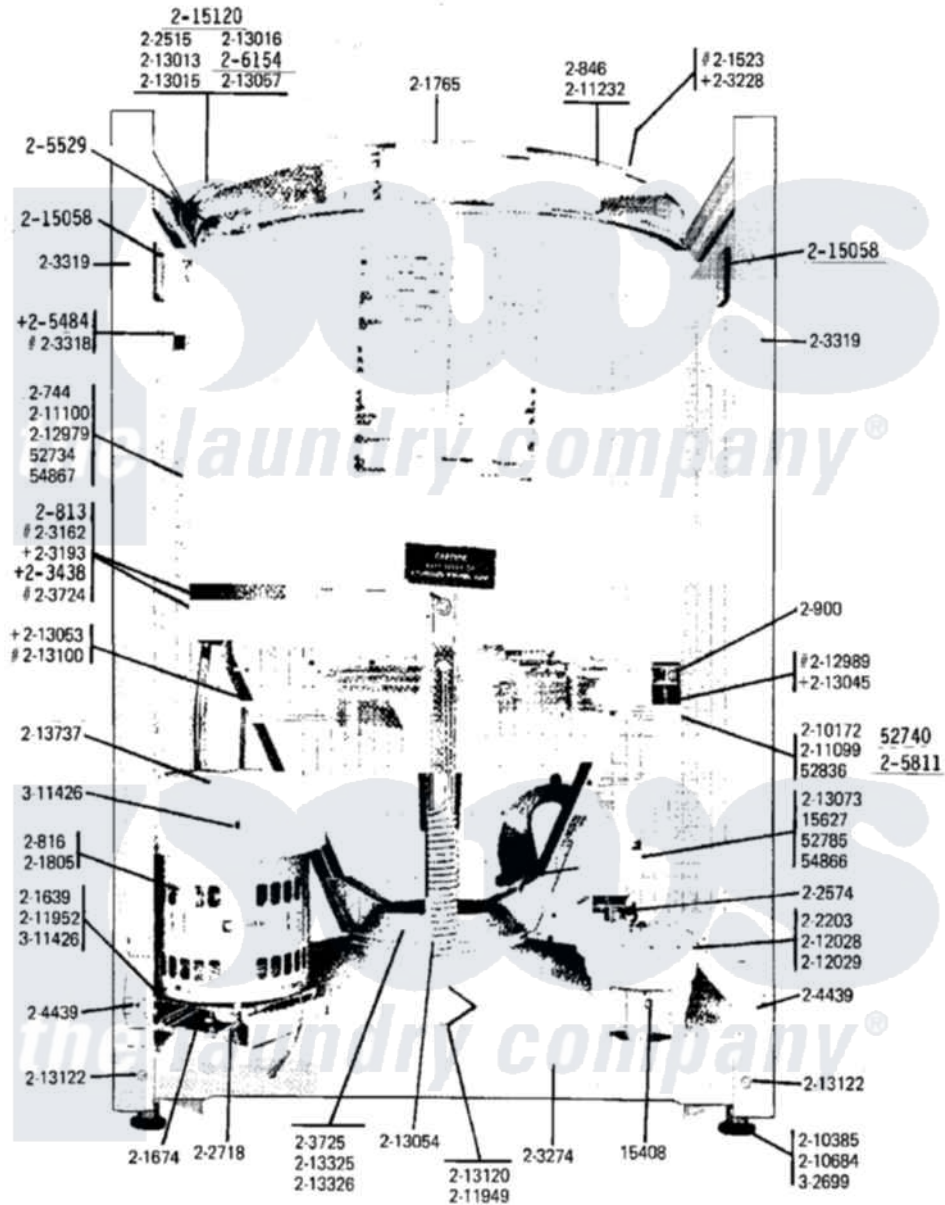

Maytag A16CA 12 - FRONT PANEL REMOVED

Maytag Residential Maytag A16CA Washer Parts Parts Diagram 12 - FRONT PANEL REMOVED

Click on the part number to view part

Item	Original Part Number	Replaced By	Status	Part Description
001	Y015408	22003235		Screw, Bearing Insert
002	Y015627			Screw- Hex
003	Y052734			Nut, Carrage Bolts And Bracket
004	Y052740	62739		Nut, Lock
005	Y052785			Nut, Brace To Damper
006	NLA		Not Available	CAP SCREW (3/8-16 X 1)
007	Y053241			Set Screw, Motor Pulley
008	Y054866	486009		Lockwasher
009	Y054867			Washer, Lock
010	Y055978			Rubber Adhesive, 2 Oz Tube
011	Y055980			Hi-Temp Adhesive, 2 Oz Tube
012	200461	285655		Clamp, Hose
013	200744	W10175939		Bolt
014	NLA		Not Available	GEAR CASE COVER ASSEMBLY
015	200816	6-2008160		Pulley- MO