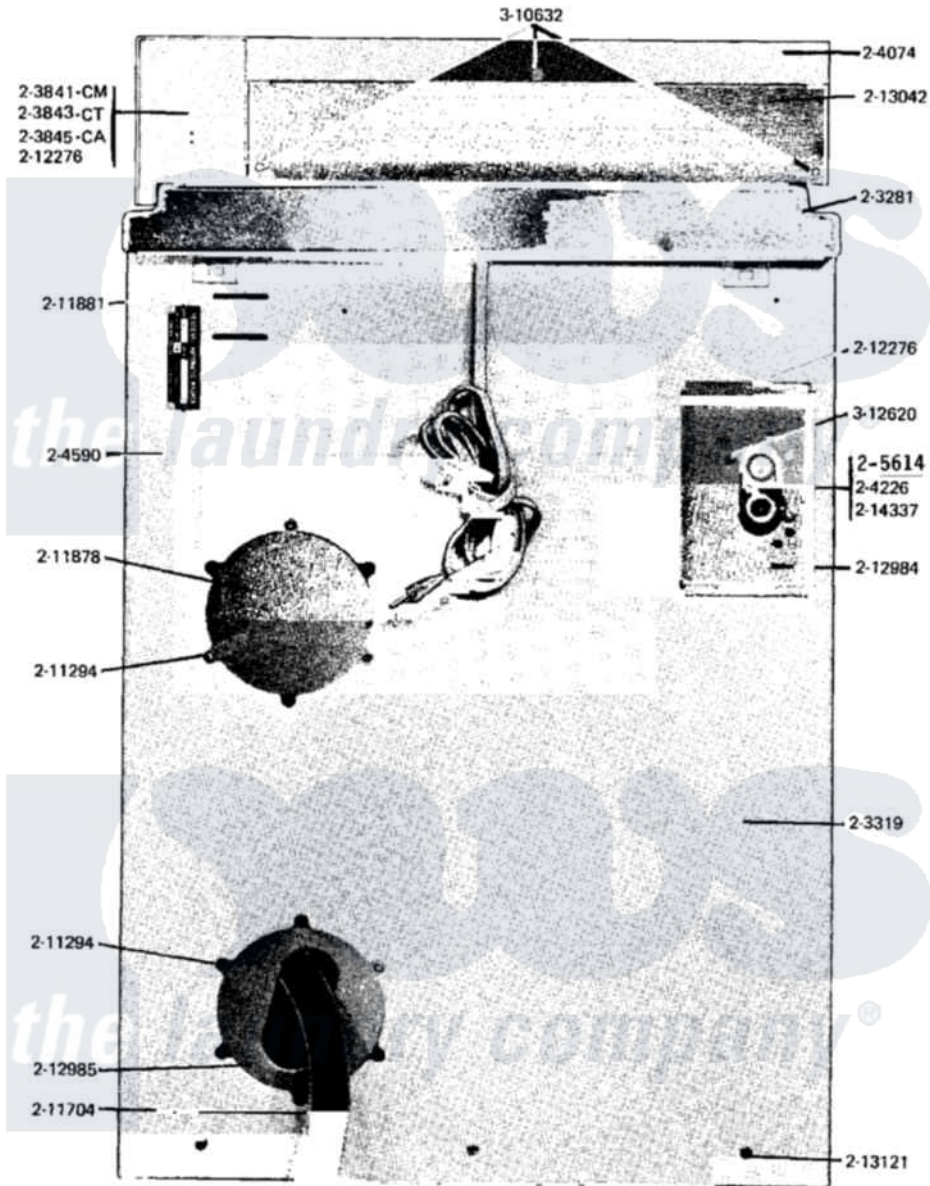

Maytag A16CM 04 - REAR VIEW

Maytag Residential Maytag A16CM Washer Parts Parts Diagram 04 - REAR VIEW
 Click on the part number to view part

Item	Original Part Number	Replaced By	Status	Part Description
001	200977			Solenoid For Water Valve
002	NLA		Not Available	TOP COVER (WHT)
003	NLA		Not Available	CABINET (WHT)
004	NLA		Not Available	CONTROL CENTER (WHT)
005	205614	205613		Water Valve
006	NLA		Not Available	CONTROL COVER (WHT)
007	NLA		Not Available	CONTROL CENTER W/GASKET
008	NLA		Not Available	CONTROL CENTER W/GASKET
009	NLA		Not Available	CONTROL CENTER W/GASKET
010	NLA		Not Available	VALVE KIT, NYLON (THERMOSTAT)
011	204590			Cord, Power
012	211294	90767		Screw, 8A X 3/8 HeX Washer Head Tapping
013	211704			Hose, Drain

014	NLA		Not Available	PLATE, ACCESS
015	211881			Grommet, Cord Part Not Used- Gas Models Only
016	212276	W10116760		Screw
017	NLA		Not Available	VALVE MOUNTING PLATE
018	212985	22002924		Plate, Access
019	213042		Not Available	PANEL, BACK
020	213121	3400111		Screw, 12-14 X 5/8
021	214337	96160		Screen
022	Y310632	1163839		Screw
023	312620			Screw, Sems