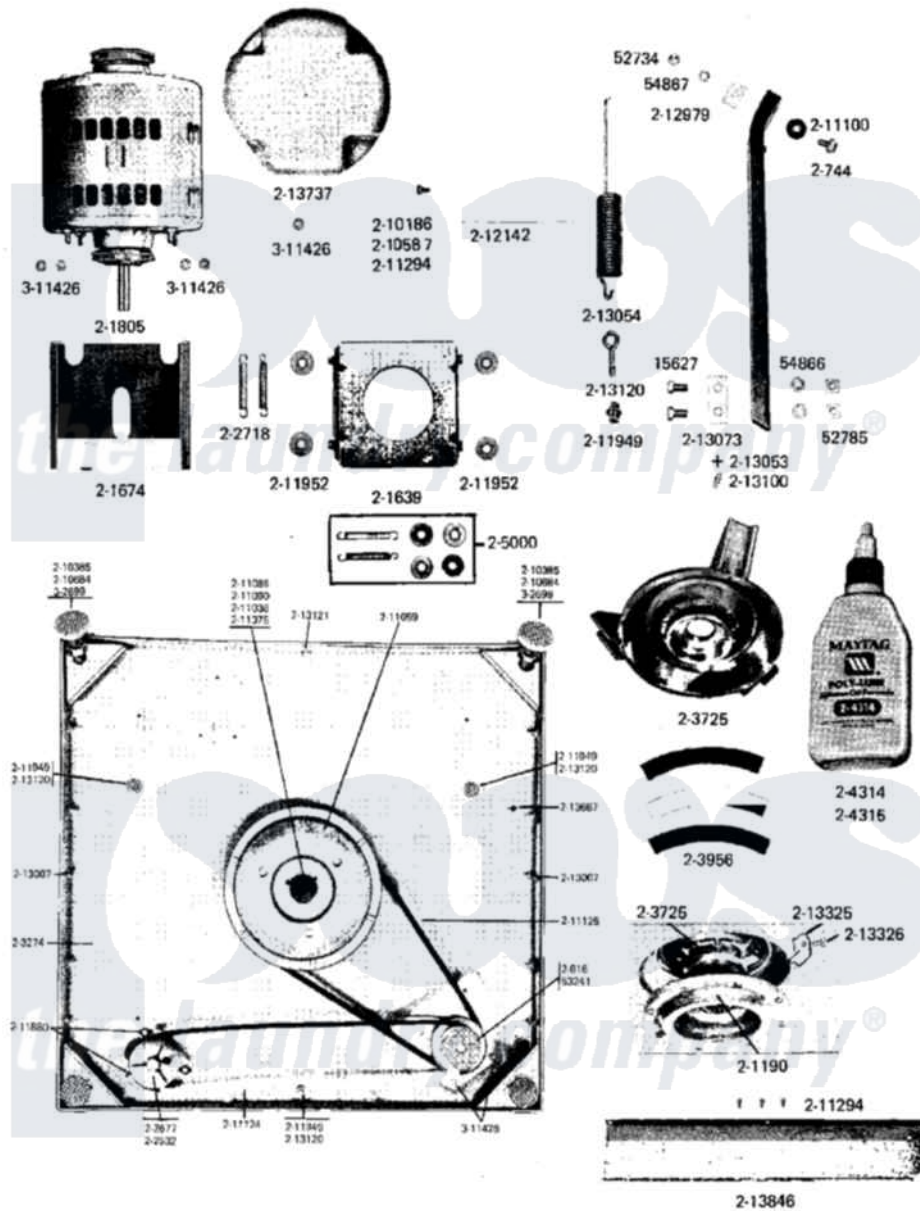

Maytag A16CM 06 - MOTOR MOUNT, BASE FRAME & CENTERING SPRS

Maytag Residential Maytag A16CM Washer Parts Parts Diagram 06 - MOTOR MOUNT, BASE FRAME & CENTERING SPRS

Click on the part number to view part

Item	Original Part Number	Replaced By	Status	Part Description
001	Y015627			Screw- Hex
002	Y052734			Nut, Carrage Bolts And Bracket
003	Y052785			Nut, Brace To Damper
004	Y053241			Set Screw, Motor Pulley
005	Y054866	486009		Lockwasher
006	Y054867			Washer, Lock
007	Y055978			Rubber Adhesive, 2 Oz Tube
008	Y055980			Hi-Temp Adhesive, 2 Oz Tube
009	Y056016			Center Seal Grease
010	200744	W10175939		Bolt
011	200816	6-2008160		Pulley- MO
012	201190	6-2011900		Brake Asse
013	201639			Upper Motor Mount
014	201674		Not Available	LOWER MOTOR MOUNT---- NA