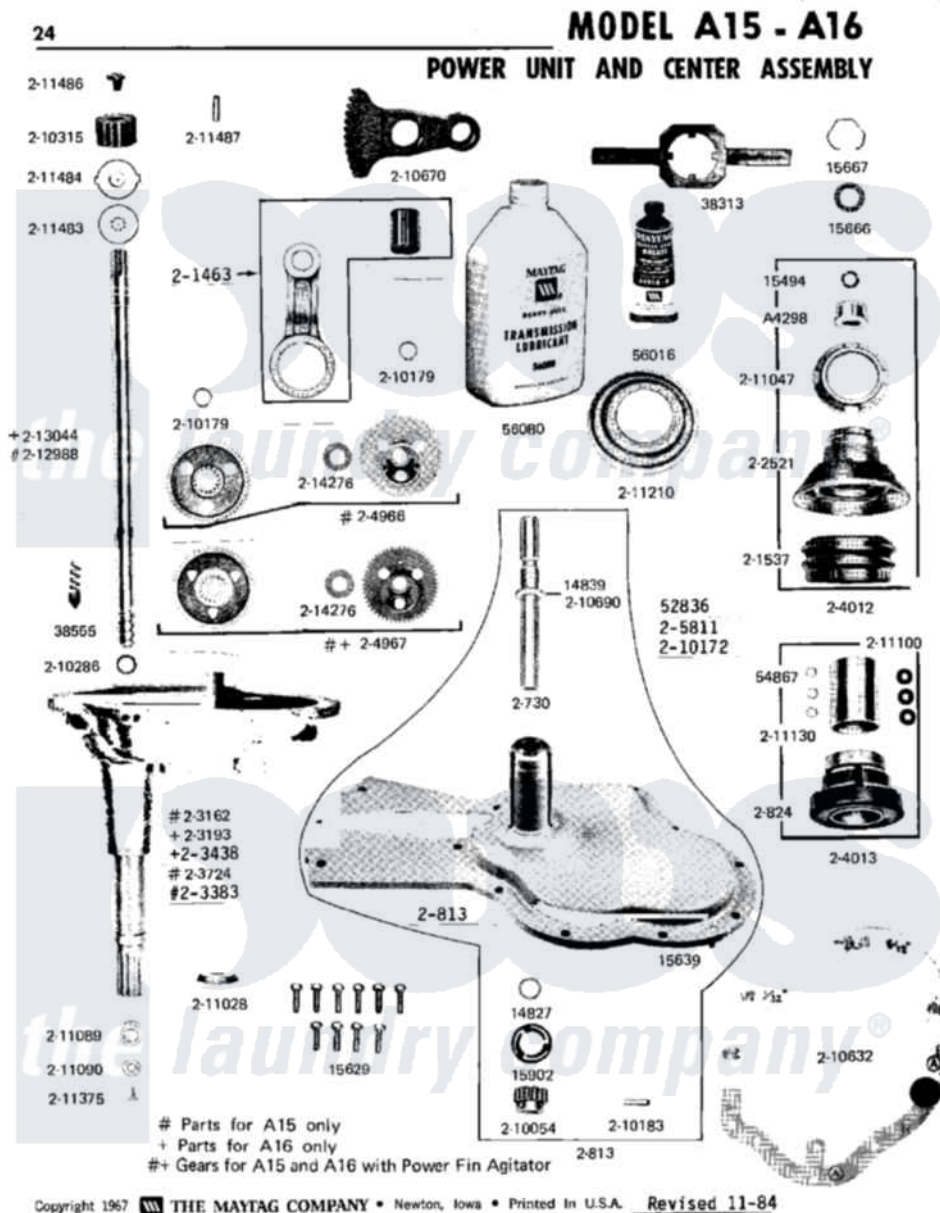

Maytag A16CM 07 - POWER UNIT & CENTER ASSEMBLY

Maytag Residential Maytag A16CM Washer Parts Parts Diagram 07 - POWER UNIT & CENTER ASSEMBLY
Click on the part number to view part

Item	Original Part Number	Replaced By	Status	Part Description
001	NLA		Not Available	SEAL, AGITATOR DRIVE SHAFT
002	Y014792	6-0A57420		Seal- Agitator
003	Y014827			Washer-Center Shaft
004	Y014839			Collar-Drive Shaft
005	Y015149			Brass Washer-Agitator Seal
006	Y015494			Stop Ring-Agitator Shaft
007	Y015629			Bolt, Grinding Chamber
008	NLA		Not Available	DOWEL PIN
009	Y015666			Washer, Retaining -
010	Y015667			Retaining Ring
011	Y015902			Spring For Agitator
012	038313	22038313		Wrench, Spanner
013	Y038555			Tool-Install Center Shaft
014	NLA		Not Available	CAP SCREW (3/8-16 X 1)
015	Y053241			Set Screw, Motor Pulley
016	Y054866	486009		Lockwasher