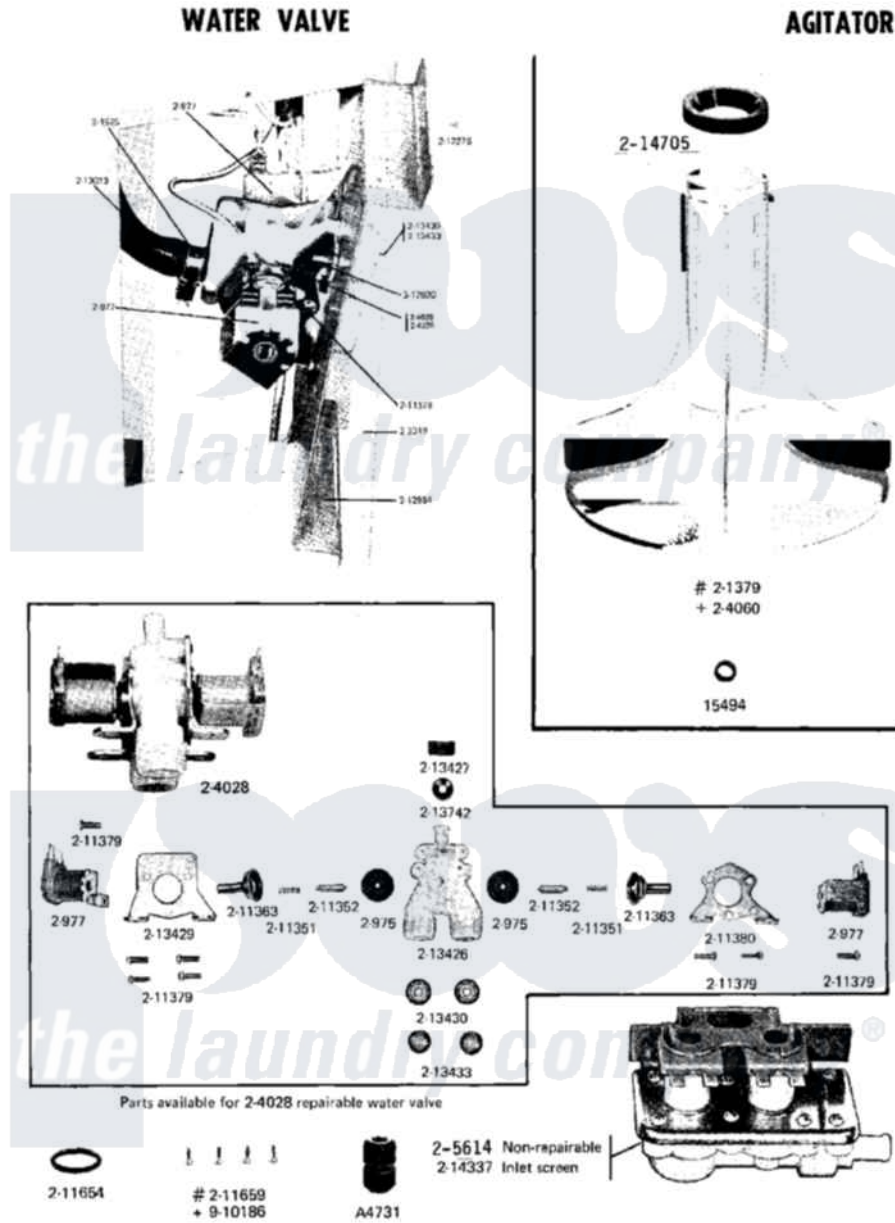

Maytag A16CM 09 - AGITATOR

Maytag [Residential Maytag A16CM Washer Parts](#) Parts Diagram 09 - AGITATOR
 Click on the part number to view part

Item	Original Part Number	Replaced By	Status	Part Description
001	NLA		Not Available	SPLINE, ORIGINAL AGITATOR
002	Y015494			Stop Ring-Agitator Shaft
003	204060			Agitator W/Cap, Screw And Washer
004	NLA		Not Available	O RING SEAL
005	214705			Cap, Capacitor
006	910186	99002757		Screw