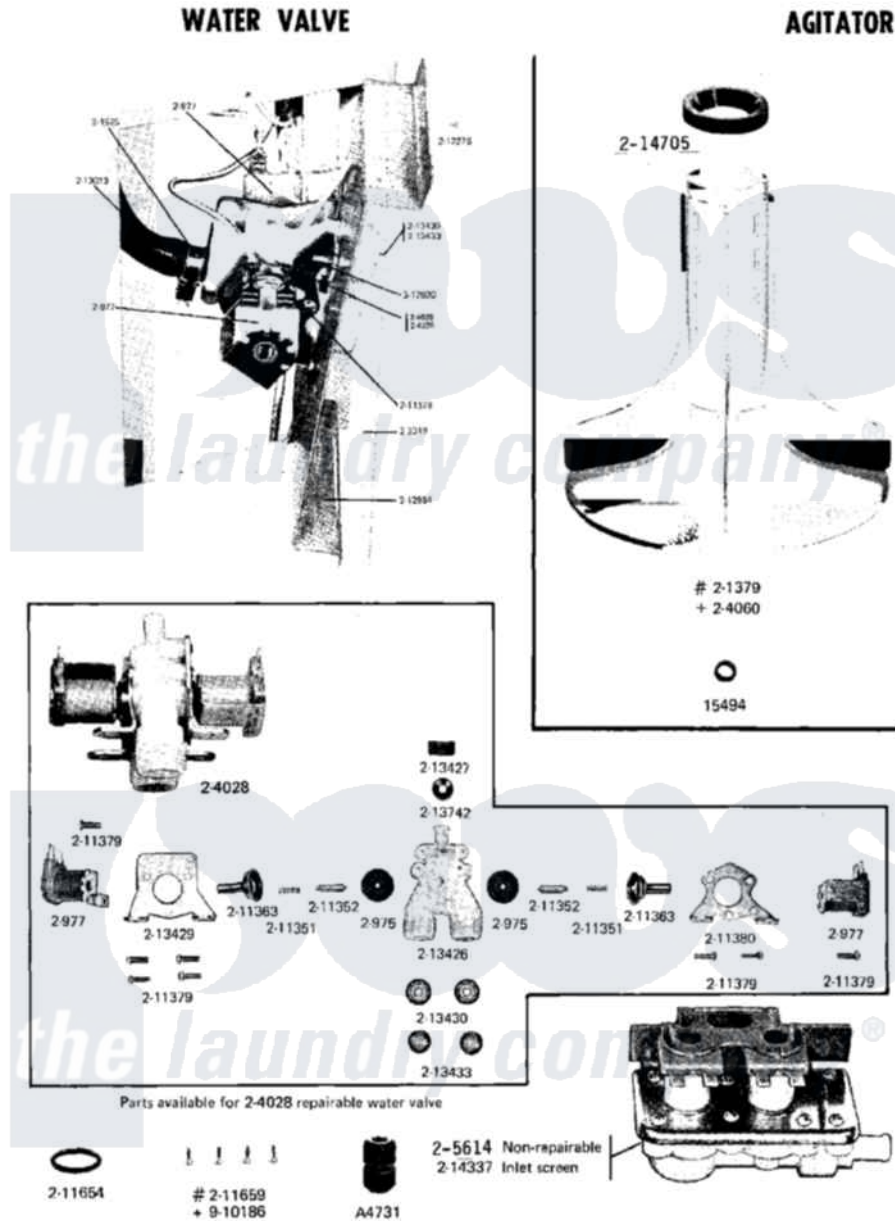

Maytag A16CM 10 - WATER VALVE

Maytag Residential Maytag A16CM Washer Parts Parts Diagram 10 - WATER VALVE
 Click on the part number to view part

Item	Original Part Number	Replaced By	Status	Part Description
001	200975		Not Available	DIAPHRAGM
002	200977			Solenoid For Water Valve
003	201575			Clamp, Hose
004	NLA		Not Available	CABINET (WHT)
005	205614	205613		Water Valve
006	NLA		Not Available	VALVE KIT, NYLON (THERMOSTAT)
007	211351			Spring For Plunger
008	NLA		Not Available	PLUNGER
009	211363		Not Available	SOLENOID GUIDE
010	NLA		Not Available	SCREW (No.8-18 X 5/8 INCH)
011	NLA		Not Available	BRACKET, VALVE
012	212276	W10116760		Screw
013	NLA		Not Available	VALVE MOUNTING PLATE
014	213013			Hose, Injector
015	NLA		Not Available	VALVE BODY
016	NLA		Not Available	DAM, VALVE BODY

017	NLA		Not Available	LARGE BRACKET, VALVE
018	NLA		Not Available	RESTRICTOR UNDER SCREEN
019	213433	96160		Screen
020	NLA		Not Available	FLOW WASHER
021	214337	96160		Screen
022	312620			Screw, Sems