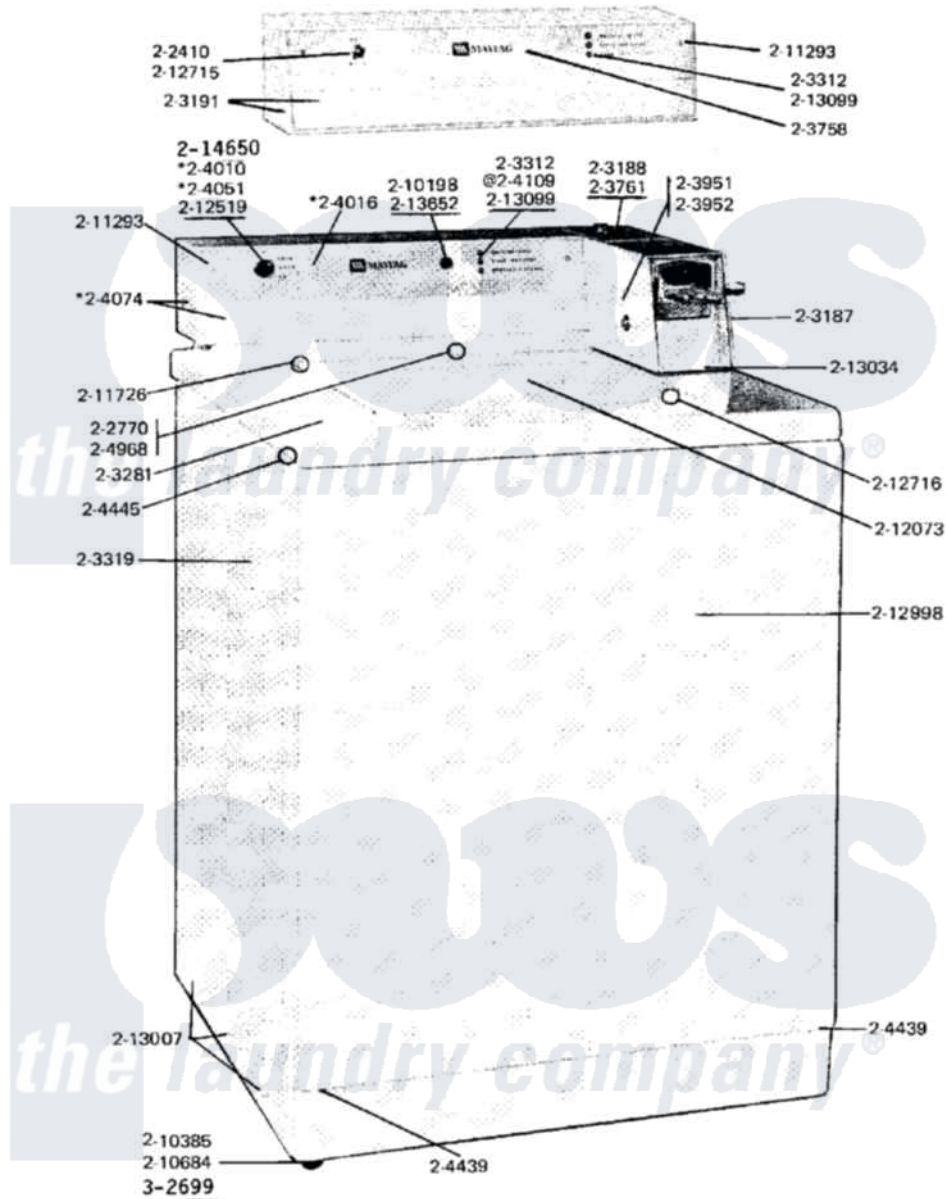

# Maytag A16CT 01 - FRONT VIEW

230-50 INFORMATION IS ON LAST PAGE

Maytag [Residential Maytag A16CT Washer Parts](#) Parts Diagram 01 - FRONT VIEW  
 Click on the part number to view part

Item	Original Part Number	Replaced By	Status	Part Description
001	NLA		Not Available	TEMPERATURE SWITCH
002	NLA		Not Available	OUTER CASE (WHT)
003	203188		Not Available	TIMER ACCESS DOOR (WHT)
004	NLA		Not Available	CONTROL COVER
005	NLA		Not Available	OUTER CASE (WHT)
006	NLA		Not Available	TOP COVER (WHT)
007	NLA		Not Available	OUTER CASE (WHT)
008	NLA		Not Available	3 BULB SIGNAL LIGHT (120-60)
009	NLA		Not Available	CABINET (WHT)
010	NLA		Not Available	CONTROL PANEL W/LENS
011	203761			DOOR, ACCESS (WHT)
012	NLA		Not Available	CONTROL CENTER (WHT)
013	NLA		Not Available	COIN BOX (WHT)
014	NLA		Not Available	SUPER SECURITY COIN BOX