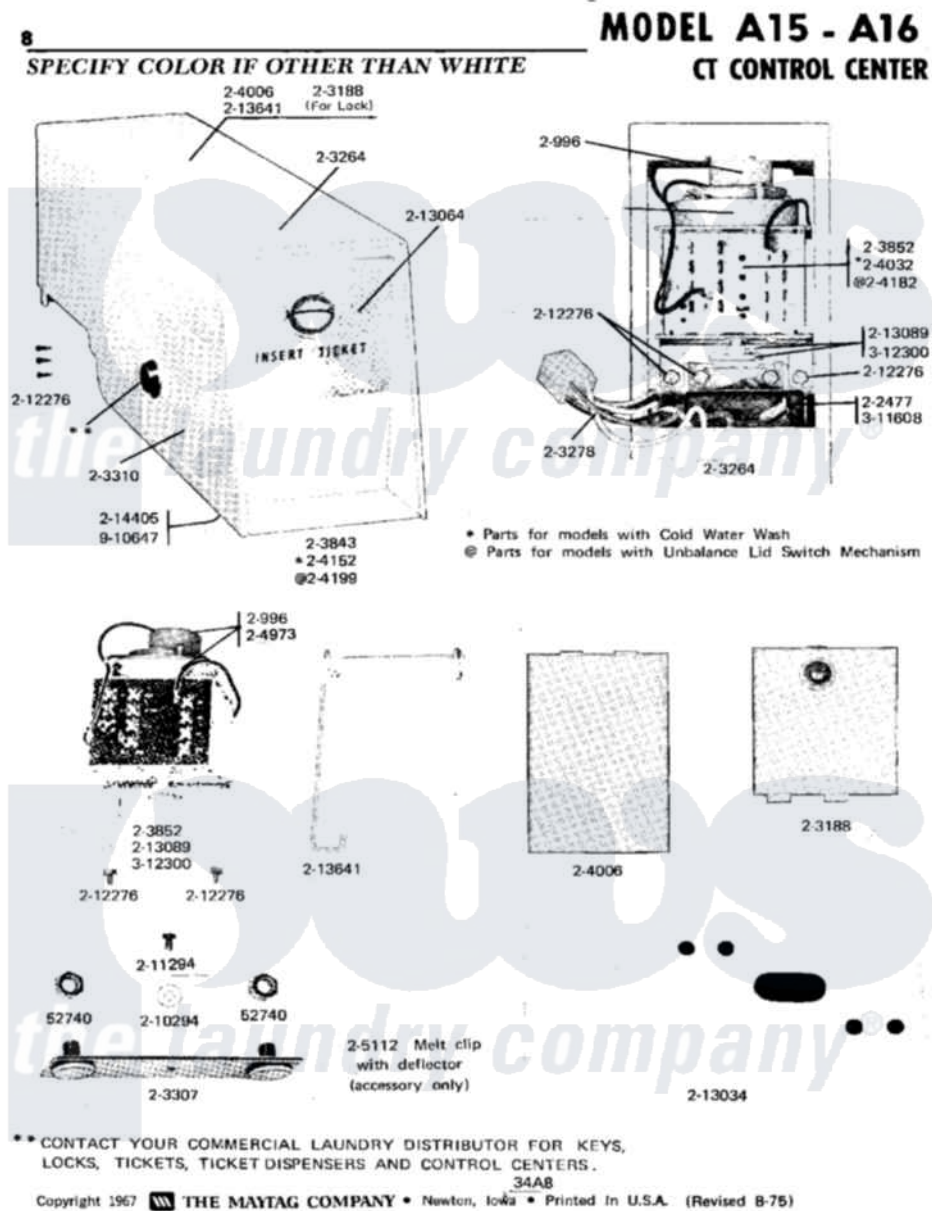

Maytag A16CT 02 - CT CONTROL CENTER

Maytag [Residential Maytag A16CT Washer Parts](#) Parts Diagram 02 - CT CONTROL CENTER

[Click on the part number to view part](#)

Item	Original Part Number	Replaced By	Status	Part Description
001	Y052740	62739		Nut, Lock
002	NLA		Not Available	TIMER MOTOR
003	Y201110		Not Available	CONNECTOR, WIRE (INDIC. LIGHT)
004	202477	22003292		Control As
005	203188		Not Available	TIMER ACCESS DOOR (WHT)
006	NLA		Not Available	OUTER CASE (WHT)
007	NLA		Not Available	HARNESS, TICKET CONTROL
008	NLA		Not Available	MTG. STRAP---NA
009	NLA		Not Available	ACCESS DOOR (WHT)
010	NLA		Not Available	TICKET RECEIVER ASSEMBLY
011	NLA		Not Available	TIMER
012	NLA		Not Available	ACCESS DOOR (WHT)
013	NLA		Not Available	TIMER W/KNOB & PIN
014	NLA		Not Available	TIMER W/KNOB & PIN (CT)

015	NLA		Not Available	CONTROL CENTER W/GASKET
016	204973			Motor, Timer
017	NLA		Not Available	DOUBLE MELT CLIP W/DEFLECTO
018	210294	910309		Washer, Mounting Strap
019	211294	90767		Screw, 8A X 3/8 HeX Washer Head Tapping
020	212276	W10116760		Screw
021	NLA		Not Available	GASKET UNDER CONTROL CENTER
022	NLA		Not Available	FRONT PLATE, TICKET CONTROL
023	213089			Knob For Timer
024	NLA		Not Available	LATCH, ACCESS DOOR
025	NLA		Not Available	MOISTURE SHIELD
026	Y312300			Groov-Pin
027	910647	489355		Screw, 8 X 1/2