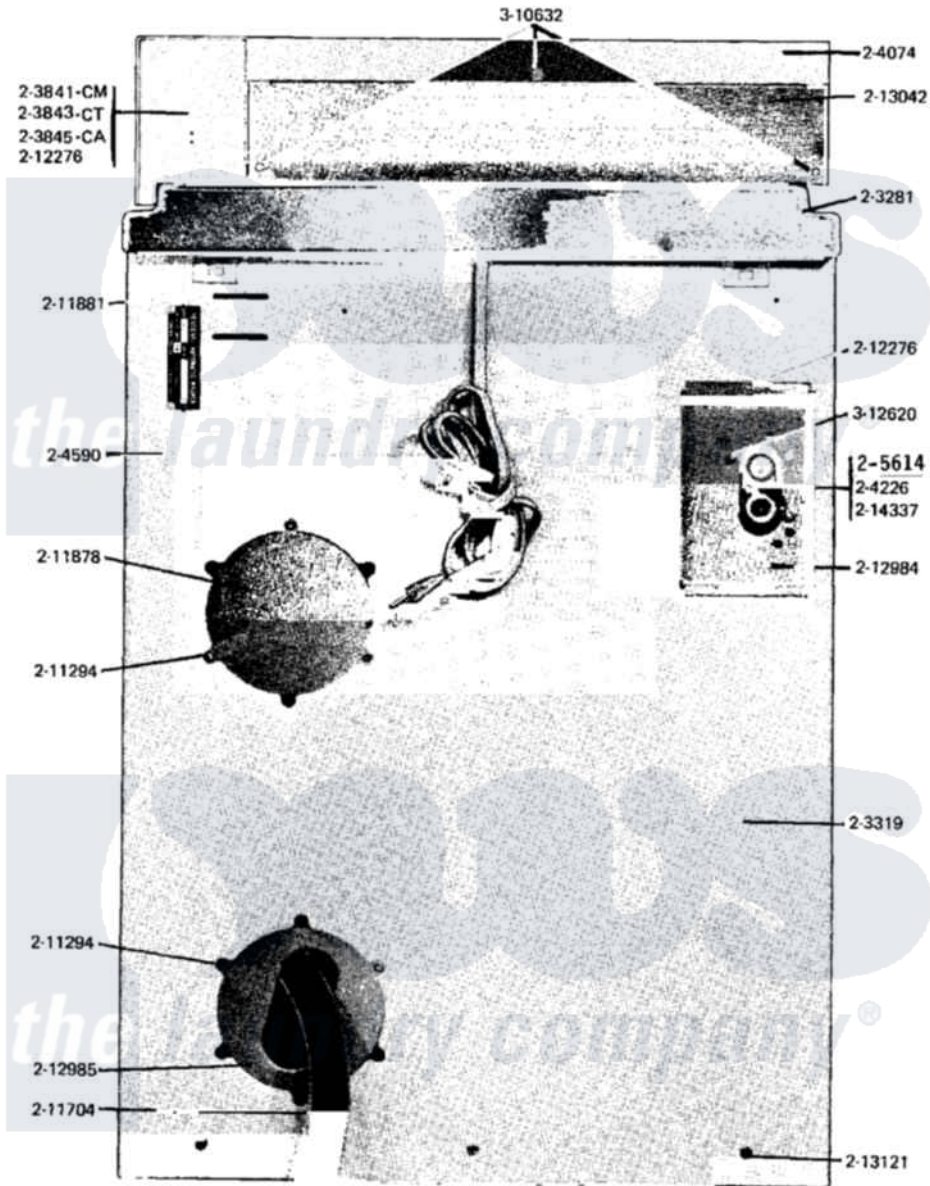

Maytag A16CT 05 - REAR VIEW

Maytag Residential Maytag A16CT Washer Parts Parts Diagram 05 - REAR VIEW
 Click on the part number to view part

Item	Original Part Number	Replaced By	Status	Part Description
001	200977			Solenoid For Water Valve
002	NLA		Not Available	TOP COVER (WHT)
003	NLA		Not Available	CABINET (WHT)
004	NLA		Not Available	CONTROL CENTER (WHT)
005	205614	205613		Water Valve
006	NLA		Not Available	CONTROL COVER (WHT)
007	NLA		Not Available	CONTROL CENTER W/GASKET
008	NLA		Not Available	CONTROL CENTER W/GASKET
009	NLA		Not Available	CONTROL CENTER W/GASKET
010	NLA		Not Available	VALVE KIT, NYLON (THERMOSTAT)
011	204590			Cord, Power
012	211294	90767		Screw, 8A X 3/8 HeX Washer Head Tapping
013	211704			Hose, Drain

014	NLA		Not Available	PLATE, ACCESS
015	211881			Grommet, Cord Part Not Used- Gas Models Only
016	212276	W10116760		Screw
017	NLA		Not Available	VALVE MOUNTING PLATE
018	212985	22002924		Plate, Access
019	213042		Not Available	PANEL, BACK
020	213121	3400111		Screw, 12-14 X 5/8
021	214337	96160		Screen
022	Y310632	1163839		Screw
023	312620			Screw, Sems