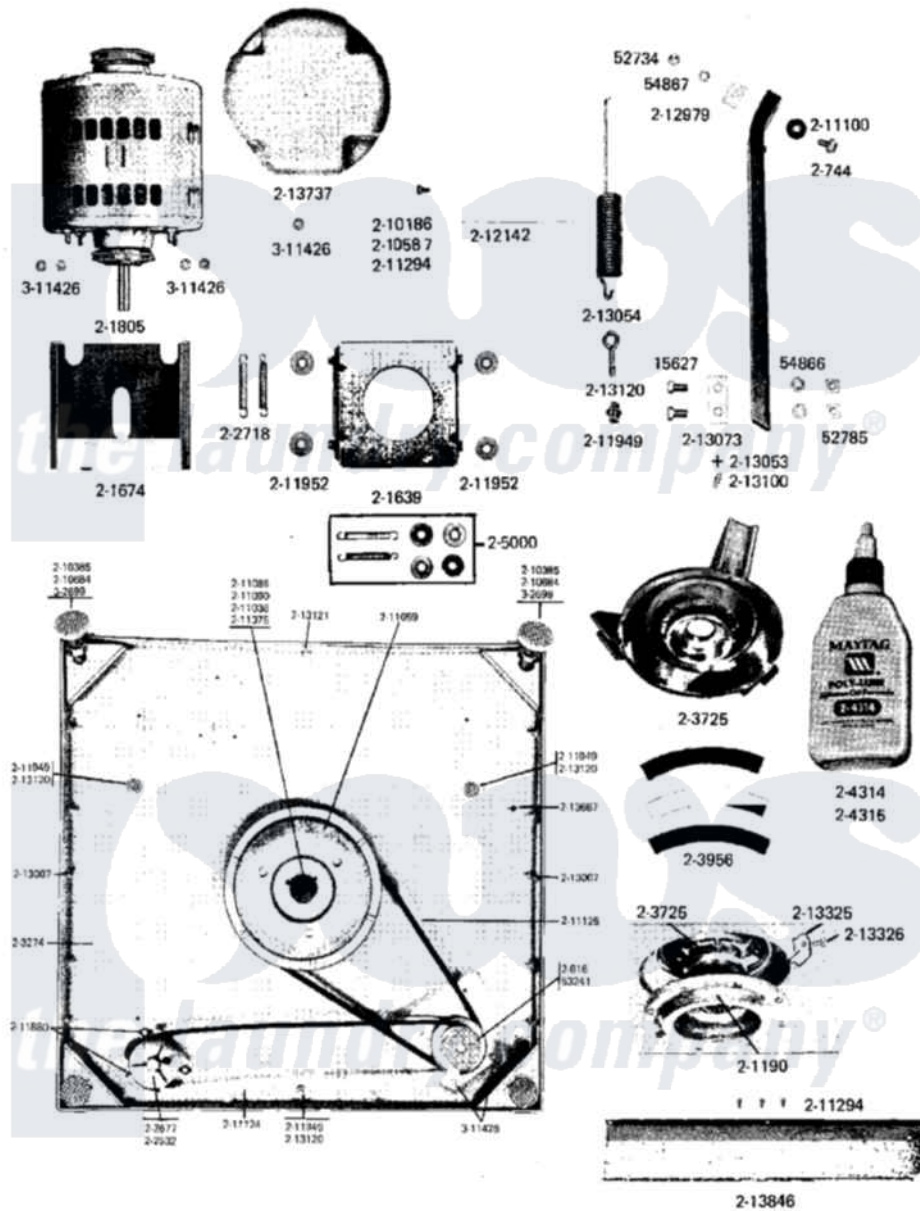

Maytag A16CT 07 - MOTOR MOUNT, BASE FRAME & CENTERING SPRS

Maytag [Residential Maytag A16CT Washer Parts](#) Parts Diagram 07 - MOTOR MOUNT, BASE FRAME & CENTERING SPRS

[Click on the part number to view part](#)

Item	Original Part Number	Replaced By	Status	Part Description
001	Y015627			Screw- Hex
002	Y052734			Nut, Carrage Bolts And Bracket
003	Y052785			Nut, Brace To Damper
004	Y053241			Set Screw, Motor Pulley
005	Y054866	486009		Lockwasher
006	Y054867			Washer, Lock
007	Y055978			Rubber Adhesive, 2 Oz Tube
008	Y055980			Hi-Temp Adhesive, 2 Oz Tube
009	Y056016			Center Seal Grease
010	200744	W10175939		Bolt
011	200816	6-2008160		Pulley- MO
012	201190	6-2011900		Brake Asse
013	201639			Upper Motor Mount
014	201674		Not Available	LOWER MOTOR MOUNT---- NA