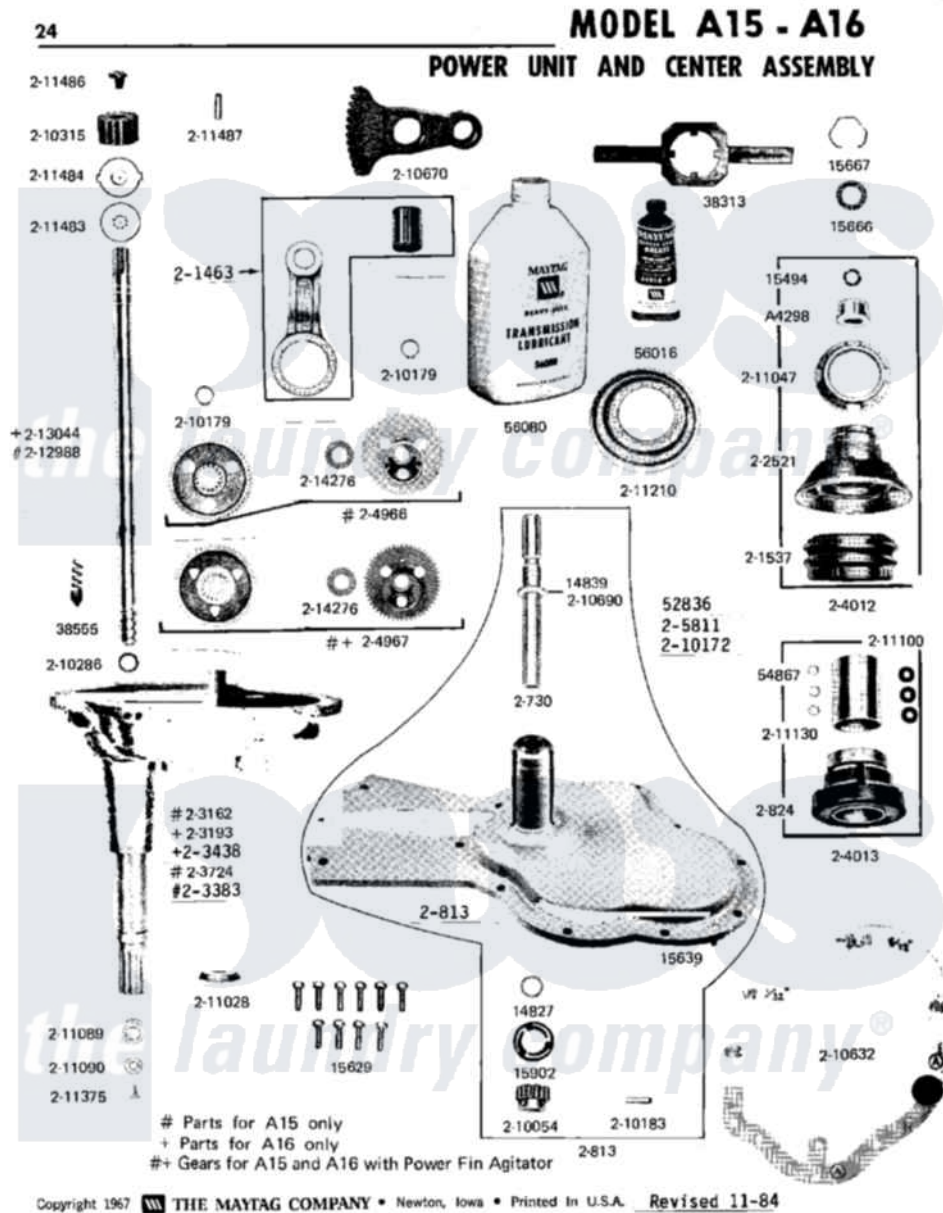

Maytag A16CT 08 - POWER UNIT & CENTER ASSEMBLY

Maytag Residential Maytag A16CT Washer Parts Parts Diagram 08 - POWER UNIT & CENTER ASSEMBLY
Click on the part number to view part

Item	Original Part Number	Replaced By	Status	Part Description
001	NLA		Not Available	SEAL, AGITATOR DRIVE SHAFT
002	Y014792	6-0A57420		Seal- Agitator
003	Y014827			Washer-Center Shaft
004	Y014839			Collar-Drive Shaft
005	Y015149			Brass Washer-Agitator Seal
006	Y015494			Stop Ring-Agitator Shaft
007	Y015629			Bolt, Grinding Chamber
008	NLA		Not Available	DOWEL PIN
009	Y015666			Washer, Retaining -
010	Y015667			Retaining Ring
011	Y015902			Spring For Agitator
012	038313	22038313		Wrench, Spanner
013	Y038555			Tool-Install Center Shaft
014	NLA		Not Available	CAP SCREW (3/8-16 X 1)
015	Y053241			Set Screw, Motor Pulley
016	Y054866	486009		Lockwasher