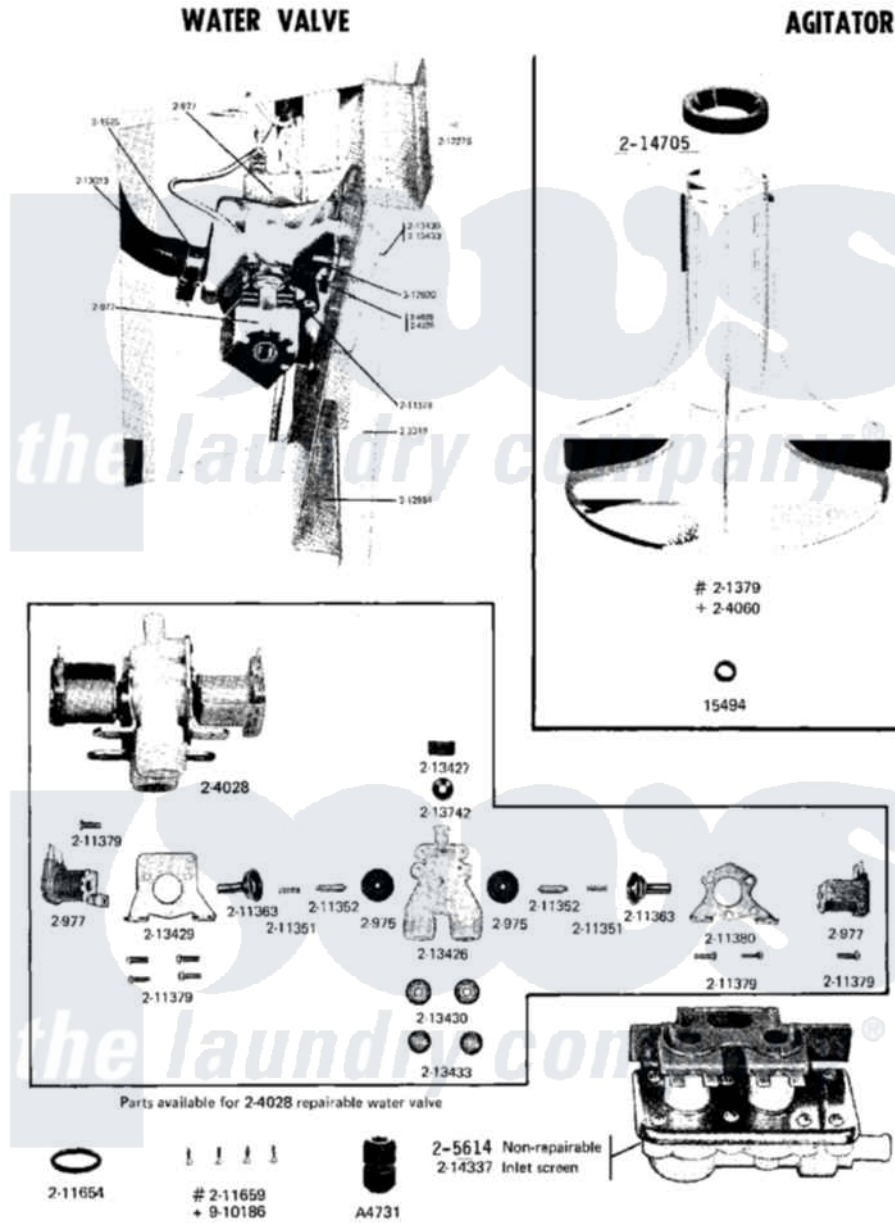

Maytag A16CT 10 - AGITATOR

Maytag [Residential Maytag A16CT Washer Parts](#) Parts Diagram 10 - AGITATOR
 Click on the part number to view part

Item	Original Part Number	Replaced By	Status	Part Description
001	NLA		Not Available	SPLINE, ORIGINAL AGITATOR
002	Y015494			Stop Ring-Agitator Shaft
003	204060			Agitator W/Cap, Screw And Washer
004	NLA		Not Available	O RING SEAL
005	214705			Cap, Capacitor
006	910186	99002757		Screw