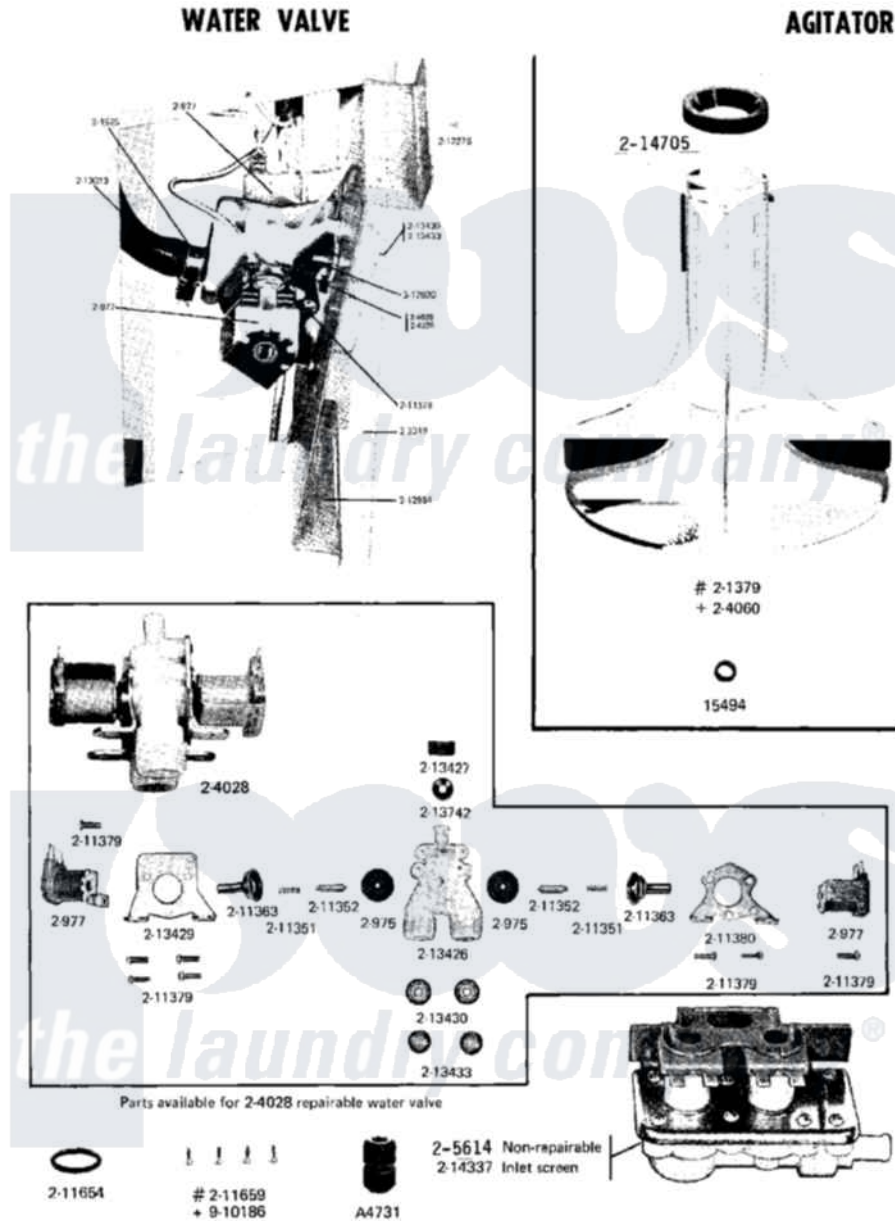

Maytag A16CT 11 - WATER VALVE

Maytag Residential Maytag A16CT Washer Parts Parts Diagram 11 - WATER VALVE
Click on the part number to view part

Item	Original Part Number	Replaced By	Status	Part Description
001	200975		Not Available	DIAPHRAGM
002	200977			Solenoid For Water Valve
003	201575			Clamp, Hose
004	NLA		Not Available	CABINET (WHT)
005	205614	205613		Water Valve
006	NLA		Not Available	VALVE KIT, NYLON (THERMOSTAT)
007	211351			Spring For Plunger
008	NLA		Not Available	PLUNGER
009	211363		Not Available	SOLENOID GUIDE
010	NLA		Not Available	SCREW (No.8-18 X 5/8 INCH)
011	NLA		Not Available	BRACKET, VALVE
012	212276	W10116760		Screw
013	NLA		Not Available	VALVE MOUNTING PLATE
014	213013			Hose, Injector
015	NLA		Not Available	VALVE BODY
016	NLA		Not Available	DAM, VALVE BODY

017	NLA		Not Available	LARGE BRACKET, VALVE
018	NLA		Not Available	RESTRICTOR UNDER SCREEN
019	213433	96160		Screen
020	NLA		Not Available	FLOW WASHER
021	214337	96160		Screen
022	312620			Screw, Sems