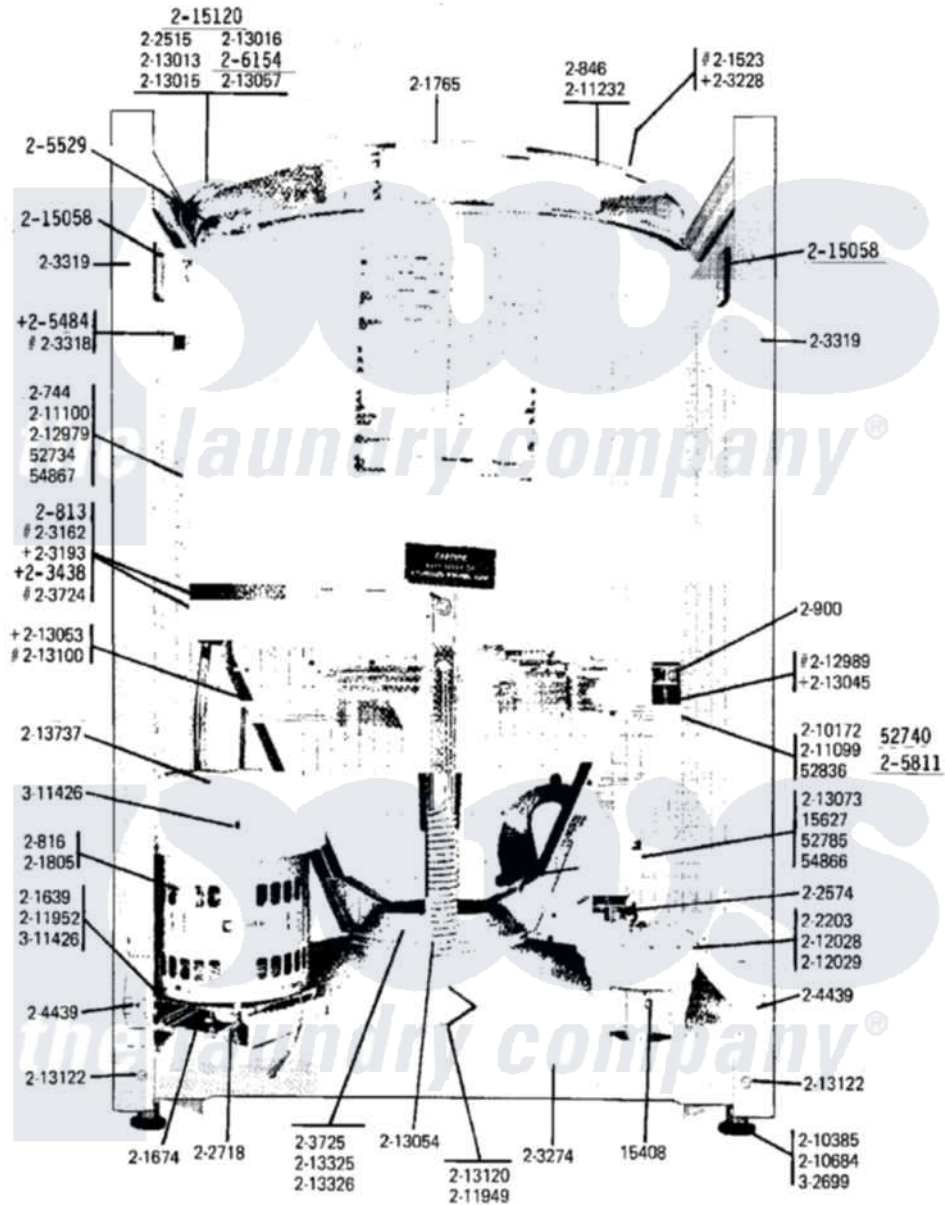

# Maytag A16CT 13 - FRONT PANEL REMOVED

Maytag Residential Maytag A16CT Washer Parts Parts Diagram 13 - FRONT PANEL REMOVED  
 Click on the part number to view part

Item	Original Part Number	Replaced By	Status	Part Description
001	Y015408	<a href="#">22003235</a>		Screw, Bearing Insert
002	<a href="#">Y015627</a>			Screw- Hex
003	<a href="#">Y052734</a>			Nut, Carrage Bolts And Bracket
004	Y052740	<a href="#">62739</a>		Nut, Lock
005	<a href="#">Y052785</a>			Nut, Brace To Damper
006	NLA		Not Available	CAP SCREW (3/8-16 X 1)
007	<a href="#">Y053241</a>			Set Screw, Motor Pulley
008	Y054866	<a href="#">486009</a>		Lockwasher
009	<a href="#">Y054867</a>			Washer, Lock
010	<a href="#">Y055978</a>			Rubber Adhesive, 2 Oz Tube
011	<a href="#">Y055980</a>			Hi-Temp Adhesive, 2 Oz Tube
012	200461	<a href="#">285655</a>		Clamp, Hose
013	200744	<a href="#">W10175939</a>		Bolt
014	NLA		Not Available	GEAR CASE COVER ASSEMBLY
015	200816	<a href="#">6-2008160</a>		Pulley- MO