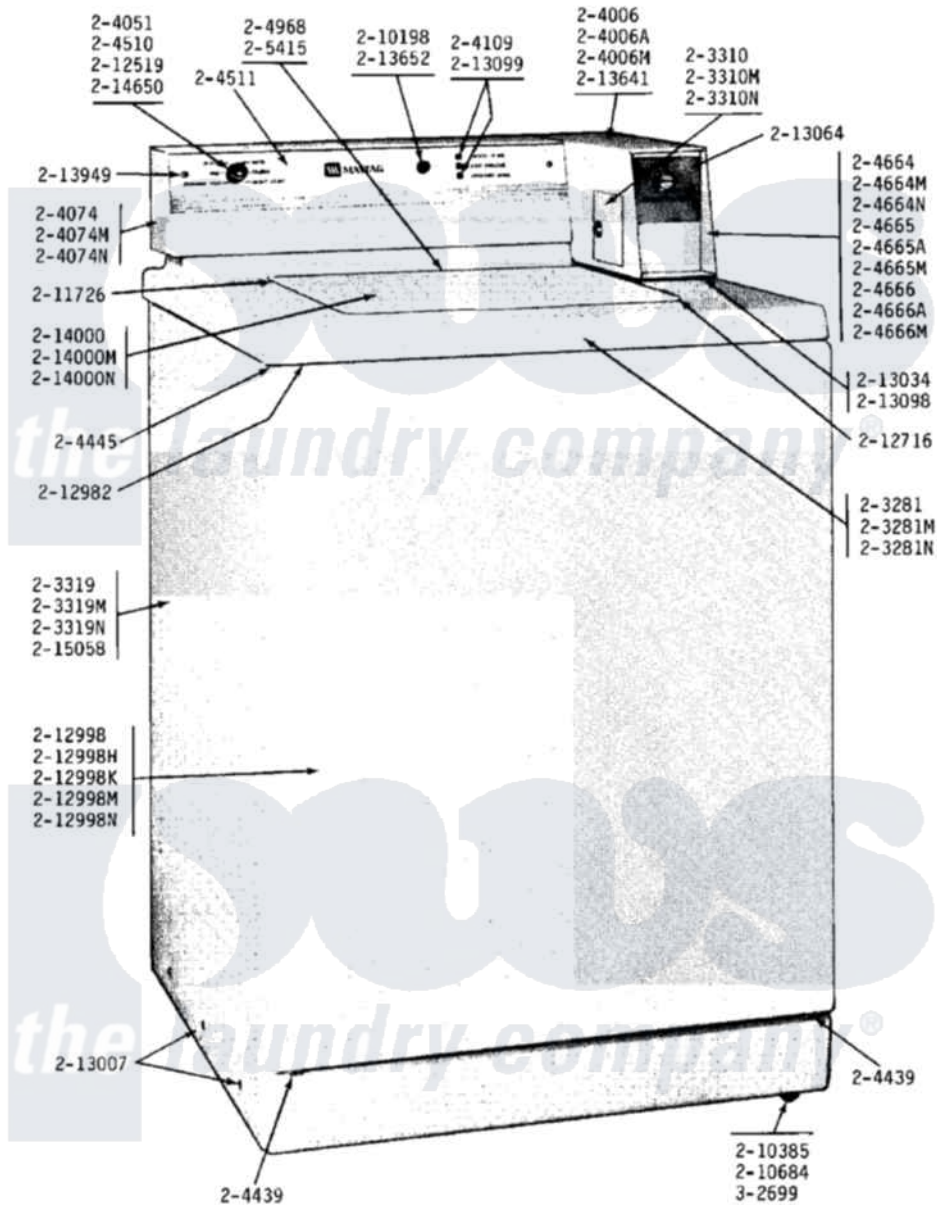

Maytag A17CA 01 - FRONT VIEW

Maytag Residential Maytag A17CA Washer Parts Parts Diagram 01 - FRONT VIEW

Click on the part number to view part

Item	Original Part Number	Replaced By	Status	Part Description
001	NLA		Not Available	TOP COVER-WHITE
002	NLA		Not Available	ACCESS DOOR (WHITE)
003	NLA		Not Available	CABINET-WHITE
004	NLA		Not Available	ACCESS DOOR (WHITE)
005	204051	22204051		Knob
006	NLA		Not Available	CONTROL COVER-WHITE
007	204109			Light, Signal
008	204439			Screw And Fstner Assembly
009	204445			Screw And Fastener Assembly
010	204510			Fabric Control Switch
011	NLA		Not Available	CONTROL PANEL WITH LENS
012	NLA		Not Available	CONTROL CENTER-WHITE
013	NLA		Not Available	CONTROL CENTER-WHITE
014	NLA		Not Available	CONTROL CENTER-WHITE
015	204968			Plunger And Bracket Assembly--W

016	205415	279347		Switch-Lid
017	210198			Fastener
018	210385			Lock Nut For Adjustable Leg
019	210684			Foot, Adjustable Leg
020	211726			Hinge, Ball Lid
021	212519	488234		Screw 8-32 X 1/4
022	212716			Bumper, Lid
023	212982	22001650		Fastener, Spring
024	212998		Not Available	PANEL, FRONT (WHT)
025	213007			Xfor Cabinet See Cabinet, Back
026	NLA		Not Available	GASKET UNDER CONTROL CENTER
027	NLA		Not Available	FRONT PLATE F/TICKET CONTRO
028	NLA		Not Available	GASKET UNDER CONTROL CENTER
029	213099			Lens For Control Panel
030	NLA		Not Available	LATCH FOR ACCESS DOOR
031	NLA		Not Available	LID BUMPER
032	213949			Screw, No.8-18 X 5/16 Inch
033	214000		Not Available	LID-WHITE
034	214650			Screw For 2-4051 Knob
035	215058			Pad, Cabinet Bumper
036	Y302699	22003428		Leg, Adjustable