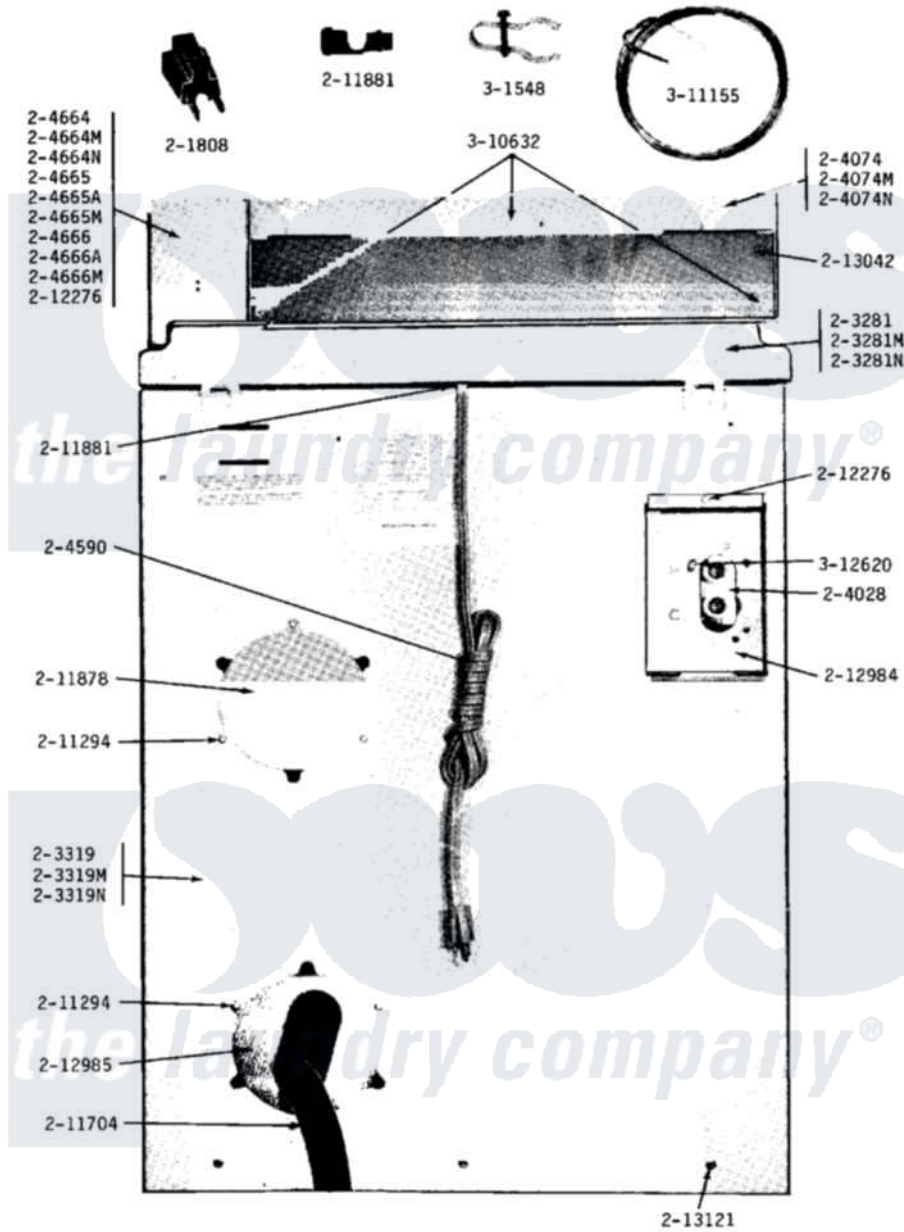

Maytag A17CA 02 - REAR VIEW

Maytag Residential Maytag A17CA Washer Parts Parts Diagram 02 - REAR VIEW

[Click on the part number to view part](#)

Item	Original Part Number	Replaced By	Status	Part Description
001	Y201808			Converter
002	NLA		Not Available	TOP COVER-WHITE
003	NLA		Not Available	CABINET-WHITE
004	204028	205613		Water Valve
005	NLA		Not Available	CONTROL COVER-WHITE
006	204590			Cord, Power
007	NLA		Not Available	CONTROL CENTER-WHITE
008	NLA		Not Available	CONTROL CENTER-WHITE
009	NLA		Not Available	CONTROL CENTER-WHITE
010	211294	90767		Screw, 8A X 3/8 HeX Washer Head Tapping
011	211704			Hose, Drain
012	NLA		Not Available	PLATE, ACCESS
013	211881			Grommet, Cord Part Not Used-Gas Models Only
014	212276	W10116760		Screw
015	NLA		Not Available	VALVE MOUNTING PLATE

016	212985	22002924	Plate, Access
017	213042		Not Available
018	213121	3400111	PANEL, BACK
			Screw, 12-14 X 5/8
019	214518		LABEL, ELECTRICAL INSTR. PART NOT USED-GAS MODELS ONLY
020	301548		Clamp, Ground Wire
021	Y310632	1163839	Screw
022	311155		Ground Wire And Clamp
023	312620		Screw, Sems