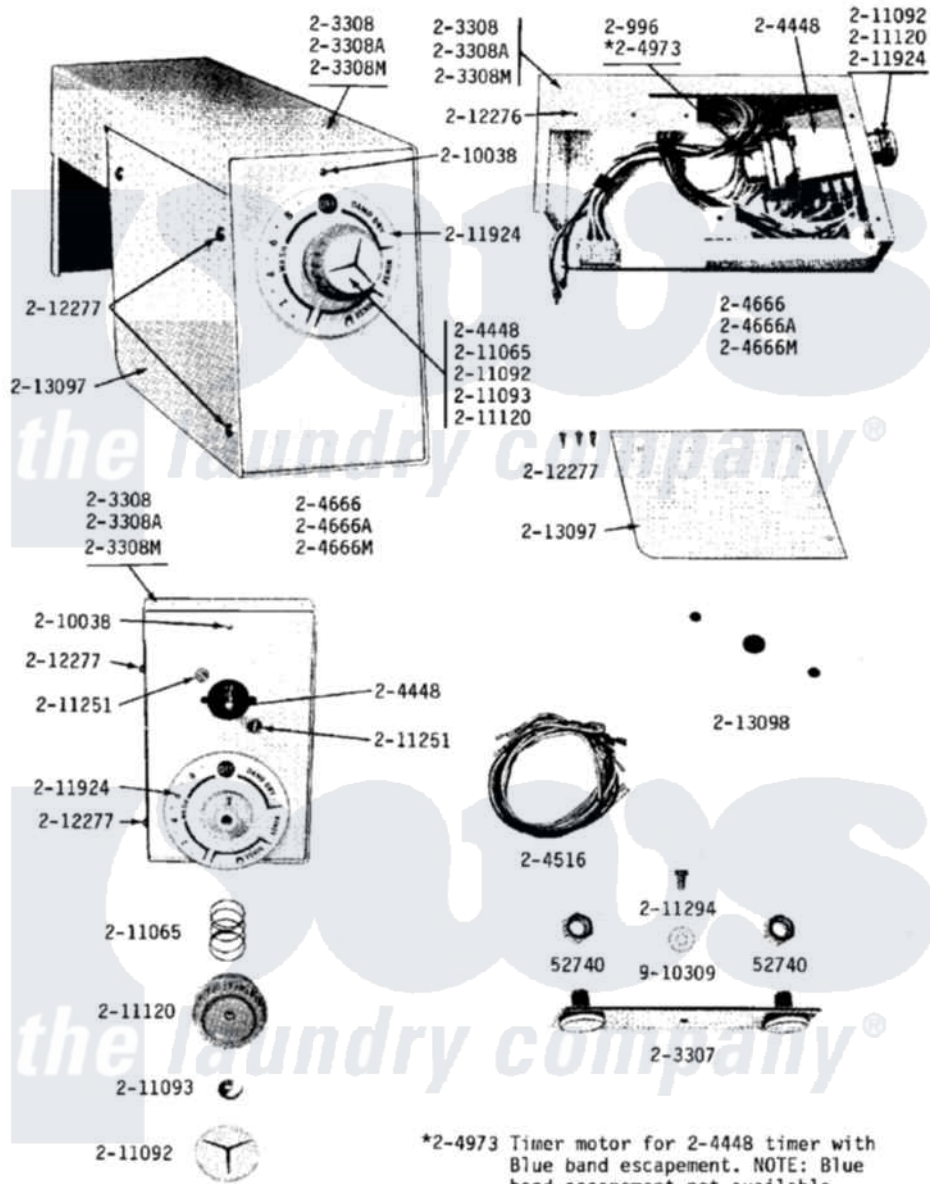

Maytag A17CA 03 - CA CONTROL CENTER

Maytag [Residential Maytag A17CA Washer Parts](#) Parts Diagram 03 - CA CONTROL CENTER

[Click on the part number to view part](#)

Item	Original Part Number	Replaced By	Status	Part Description
001	Y052740	62739		Nut, Lock
002	NLA		Not Available	TIMER MOTOR, A
003	NLA		Not Available	MTG. STRAP---NA
004	NLA		Not Available	OUTER CASE-WHITE
005	NLA		Not Available	TIMER
006	NLA		Not Available	MAIN WIRE HARNESS
007	NLA		Not Available	CONTROL CENTER-WHITE
008	204973			Motor, Timer
009	NLA		Not Available	BUTTON MARKER
010	211065			Spring, Index Wheel
011	NLA		Not Available	CAP, KNOB
012	211093		Not Available	RETAINER
013	211120			Knob, Timer
014	211251			Screw, Transformer
015	211294	90767		Screw, 8A X 3/8 HeX Washer Head Tapping
016	NLA		Not Available	TIMER DIAL

017	212276	W10116760	Screw
018	212277		Screw, No.8 X 1/2 Inch
019	NLA	Not Available	ACCESS DOOR FOR TIMER
020	NLA	Not Available	GASKET UNDER CONTROL CENTER
021	910309		Washer, Mounting Strap