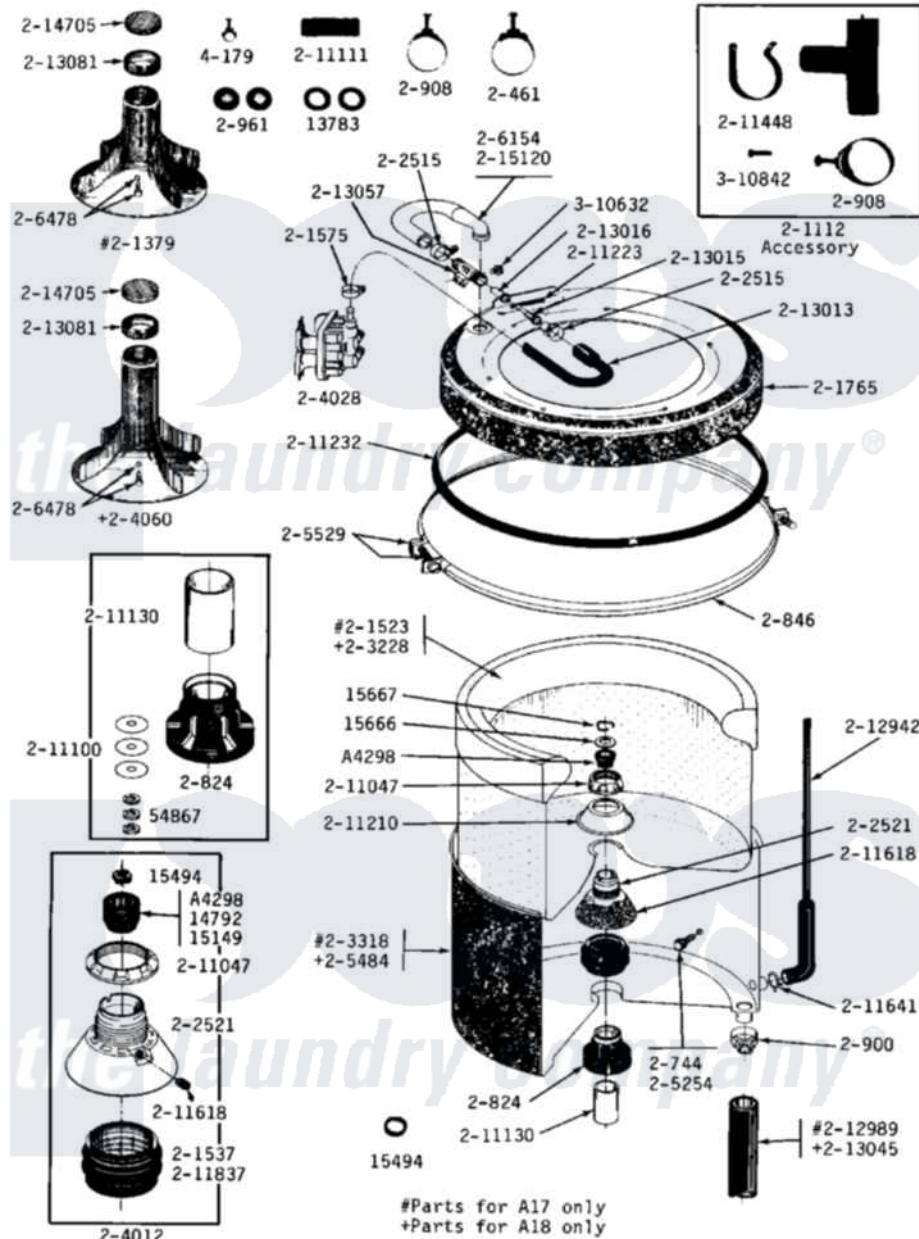

# Maytag A17CA 04 - TUB, AGITATOR, MTG. STEM, HOSES & CLAMPS

Maytag Residential Maytag A17CA Washer Parts Parts Diagram 04 - TUB, AGITATOR, MTG. STEM, HOSES & CLAMPS

Click on the part number to view part

Item	Original Part Number	Replaced By	Status	Part Description
001	NLA		Not Available	SEAL, AGITATOR DRIVE SHAFT
002	<a href="#">Y013783</a>			Washer, Inlet Hose
003	Y014792	<a href="#">6-0A57420</a>		Seal- Agitator
004	<a href="#">Y015149</a>			Brass Washer-Agitator Seal
005	<a href="#">Y015494</a>			Stop Ring-Agitator Shaft
006	<a href="#">Y015666</a>			Washer, Retaining -
007	<a href="#">Y015667</a>			Retaining Ring
008	<a href="#">Y054867</a>			Washer, Lock
009	Y059137	<a href="#">Y059141</a>		Ctn. 50 Ft. 31/32 Drain Hose
010	<a href="#">Y059141</a>			Ctn. 50 Ft. 31/32 Drain Hose
011	200461	<a href="#">285655</a>		Clamp, Hose
012	200672	<a href="#">76314</a>		Hose, Inlet 6 Ft. Hose With Elbow
013	200675	<a href="#">76314</a>		Hose, Inlet 6 Ft. Hose With Elbow
014	200681	<a href="#">21001467</a>		Hose- 10'

064	<a href="#">215120</a>		Seal For Injector Tube
065	NLA	Not Available	INLET HOSE, COLD (6'LONG)
066	Y310632	<a href="#">1163839</a>	Screw
067	Y310842	<a href="#">8182296</a>	Screw, Agitator
068	400179	<a href="#">201575</a>	Clamp, Hose