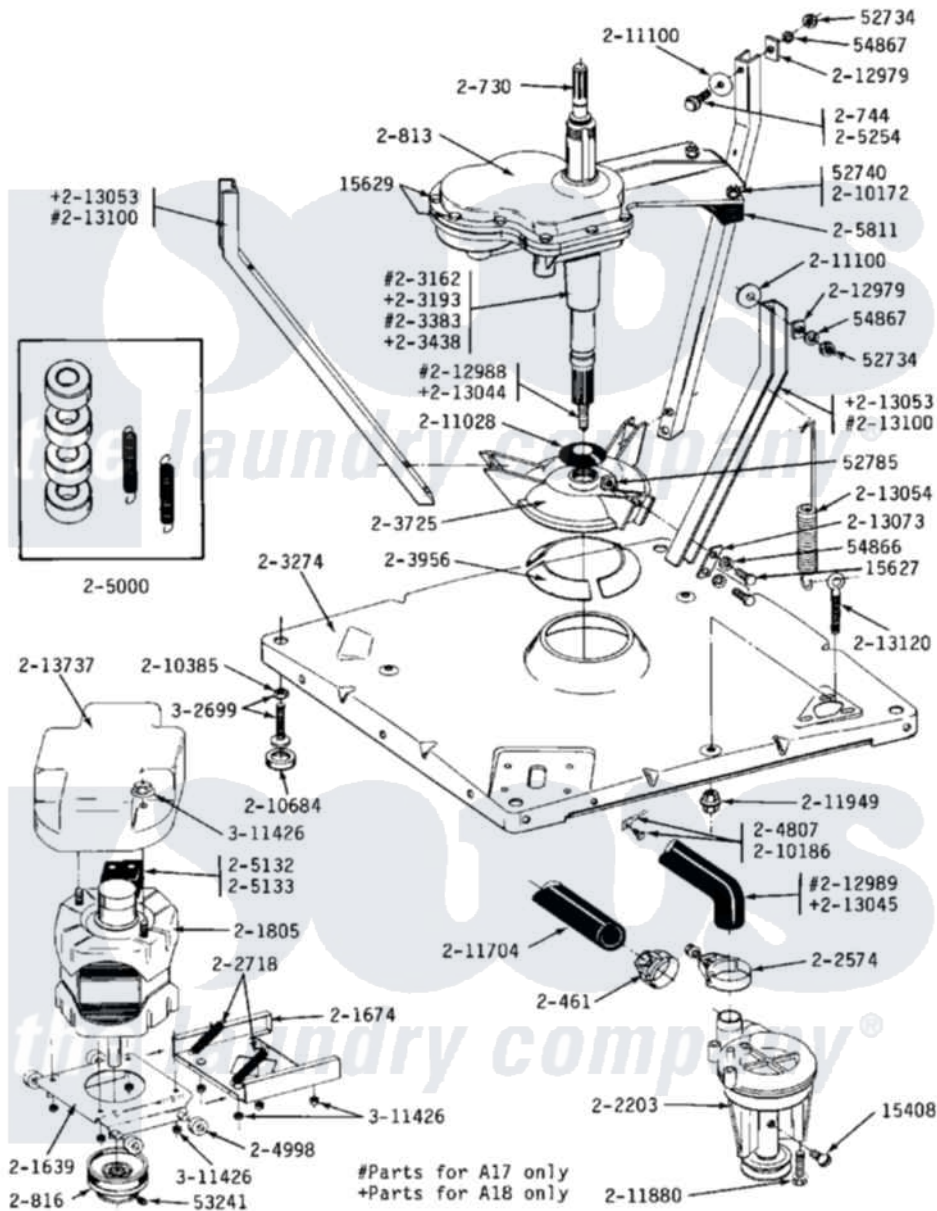

# Maytag A17CA 06 - BASE, PUMP, MOTOR & COMPONENTS

Maytag [Residential Maytag A17CA Washer Parts](#) Parts Diagram 06 - BASE, PUMP, MOTOR & COMPONENTS  
[Click on the part number to view part](#)

Item	Original Part Number	Replaced By	Status	Part Description
001	Y015408	<a href="#">22003235</a>		Screw, Bearing Insert
002	<a href="#">Y015627</a>			Screw- Hex
003	<a href="#">Y015629</a>			Bolt, Grinding Chamber
004	<a href="#">Y052734</a>			Nut, Carrage Bolts And Bracket
005	Y052740	<a href="#">62739</a>		Nut, Lock
006	<a href="#">Y052785</a>			Nut, Brace To Damper
007	<a href="#">Y053241</a>			Set Screw, Motor Pulley
008	Y054866	<a href="#">486009</a>		Lockwasher
009	<a href="#">Y054867</a>			Washer, Lock
010	<a href="#">Y059141</a>			Ctn. 50 Ft. 31/32 Drain Hose
011	200461	<a href="#">285655</a>		Clamp, Hose
012	200730	<a href="#">22002124</a>		Shaft- Agi
013	200744	<a href="#">W10175939</a>		Bolt
014	NLA		Not Available	GEAR CASE COVER ASSEMBLY
015	200816	<a href="#">6-2008160</a>		Pulley- MO