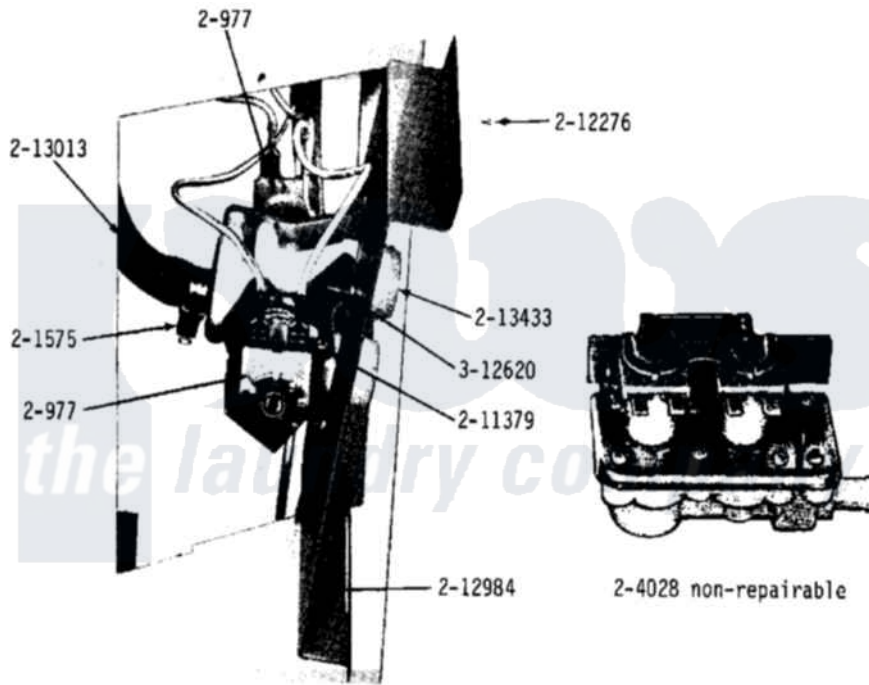

Maytag A17CA 08 - WATER VALVE

Maytag Residential Maytag A17CA Washer Parts Parts Diagram 08 - WATER VALVE
 Click on the part number to view part

Item	Original Part Number	Replaced By	Status	Part Description
001	200975		Not Available	DIAPHRAGM
002	200977			Solenoid For Water Valve
003	201575			Clamp, Hose
004	204028	205613		Water Valve
005	211351			Spring For Plunger
006	NLA		Not Available	PLUNGER
007	211363		Not Available	SOLENOID GUIDE
008	NLA		Not Available	SCREW (No.8-18 X 5/8 INCH)
009	NLA		Not Available	BRACKET FOR VALVE
010	212276	W10116760		Screw
011	NLA		Not Available	VALVE MOUNTING PLATE
012	213013			Hose, Injector
013	NLA		Not Available	VALVE BODY
014	NLA		Not Available	DAM FOR VALVE BODY
015	NLA		Not Available	LARGE BRACKET FOR VALVE
016	213433	96160		Screen

017	NLA		Not Available	FLOW WASHER
018	214337	96160		Screen
019	312620			Screw, Sems