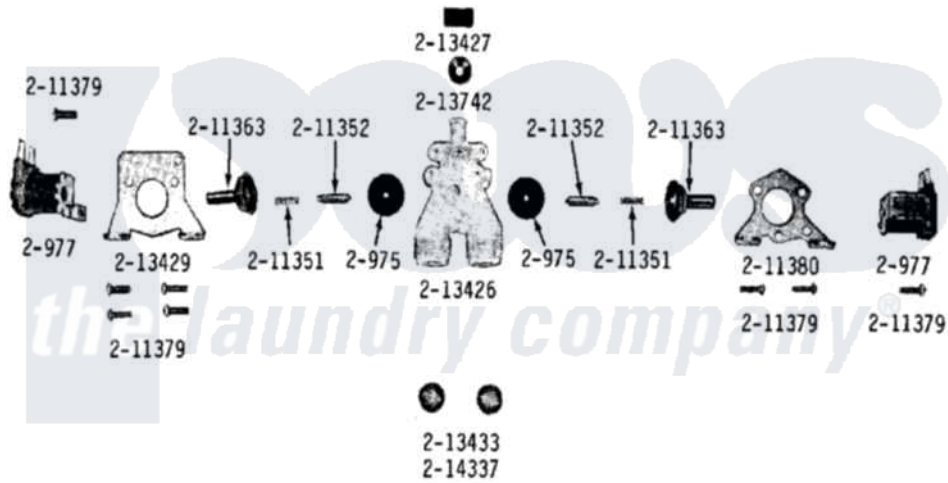

Maytag A17CA 08 - WATER VALVE

Maytag Residential Maytag A17CA Washer Parts Parts Diagram 08 - WATER VALVE
 Click on the part number to view part

Item	Original Part Number	Replaced By	Status	Part Description
001	200975		Not Available	DIAPHRAGM
002	200977			Solenoid For Water Valve
003	201575			Clamp, Hose
004	204028	205613		Water Valve
005	211351			Spring For Plunger
006	NLA		Not Available	PLUNGER
007	211363		Not Available	SOLENOID GUIDE
008	NLA		Not Available	SCREW (No.8-18 X 5/8 INCH)
009	NLA		Not Available	BRACKET FOR VALVE
010	212276	W10116760		Screw
011	NLA		Not Available	VALVE MOUNTING PLATE
012	213013			Hose, Injector
013	NLA		Not Available	VALVE BODY
014	NLA		Not Available	DAM FOR VALVE BODY
015	NLA		Not Available	LARGE BRACKET FOR VALVE
016	213433	96160		Screen

017	NLA		Not Available	FLOW WASHER
018	214337	96160		Screen
019	312620			Screw, Sems