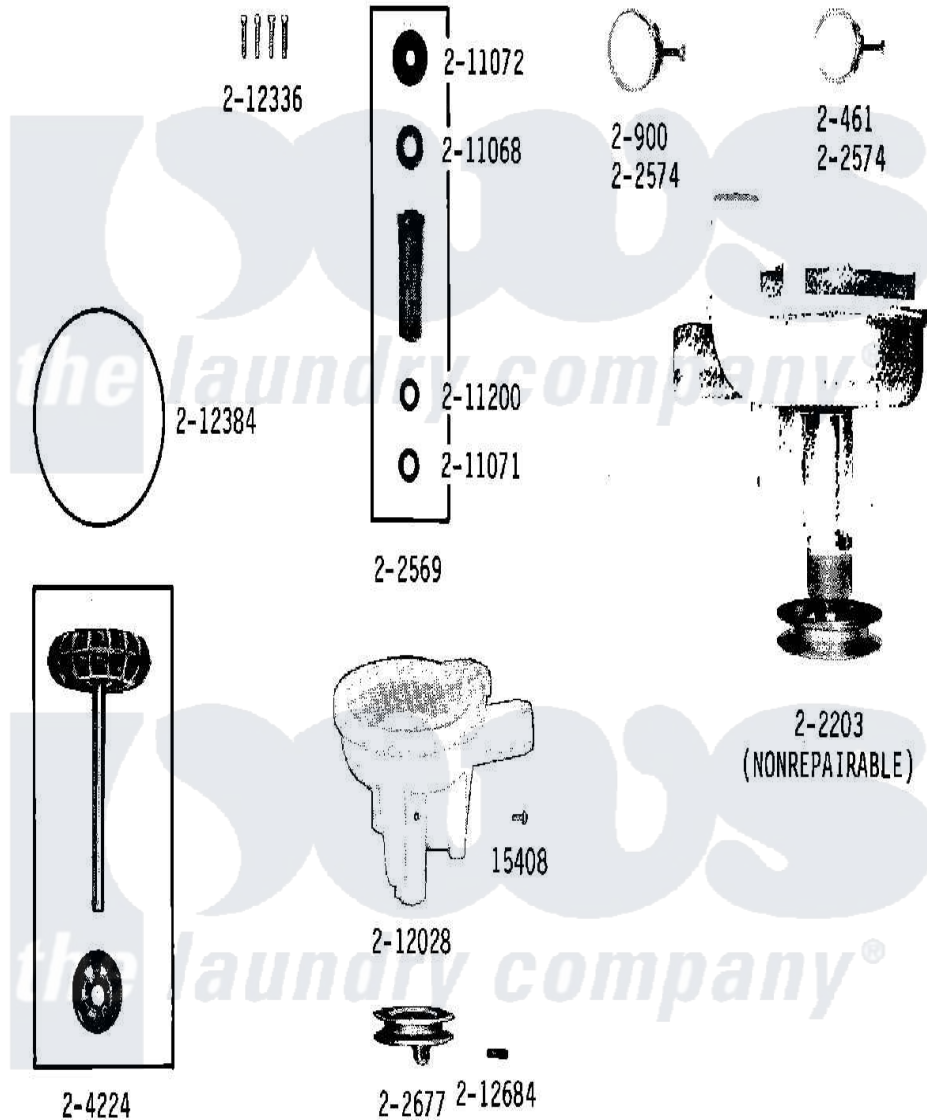

Maytag A17CA 09 - 'POLY' PUMP

Maytag [Residential Maytag A17CA Washer Parts](#) Parts Diagram 09 - 'POLY' PUMP
 Click on the part number to view part

Item	Original Part Number	Replaced By	Status	Part Description
001	Y015408	22003235		Screw, Bearing Insert
002	200461	285655		Clamp, Hose
003	200900	616099		Clamp
004	202203	6-2022030		Pump As Pa
005	NLA		Not Available	PUMP BEARING KIT
006	202574	3367052		Clamp, Hose
007	NLA		Not Available	PUMP PULLEY WITH PIN
008	204224			Impeller And Seal Assembly
009	211068			Wicking-Top
010	NLA		Not Available	OIL SLINGER-BOTTOM
011	211072			Oil And Water Slinger-Top
012	211200			WASHER
013	NLA		Not Available	PUMP HOUSING, POLY
014	NLA		Not Available	SCREW, No.8 X 3/4 INCH
015	212384			Gasket For Poly Pump
016	212684			Rollpin For Pump Pulley