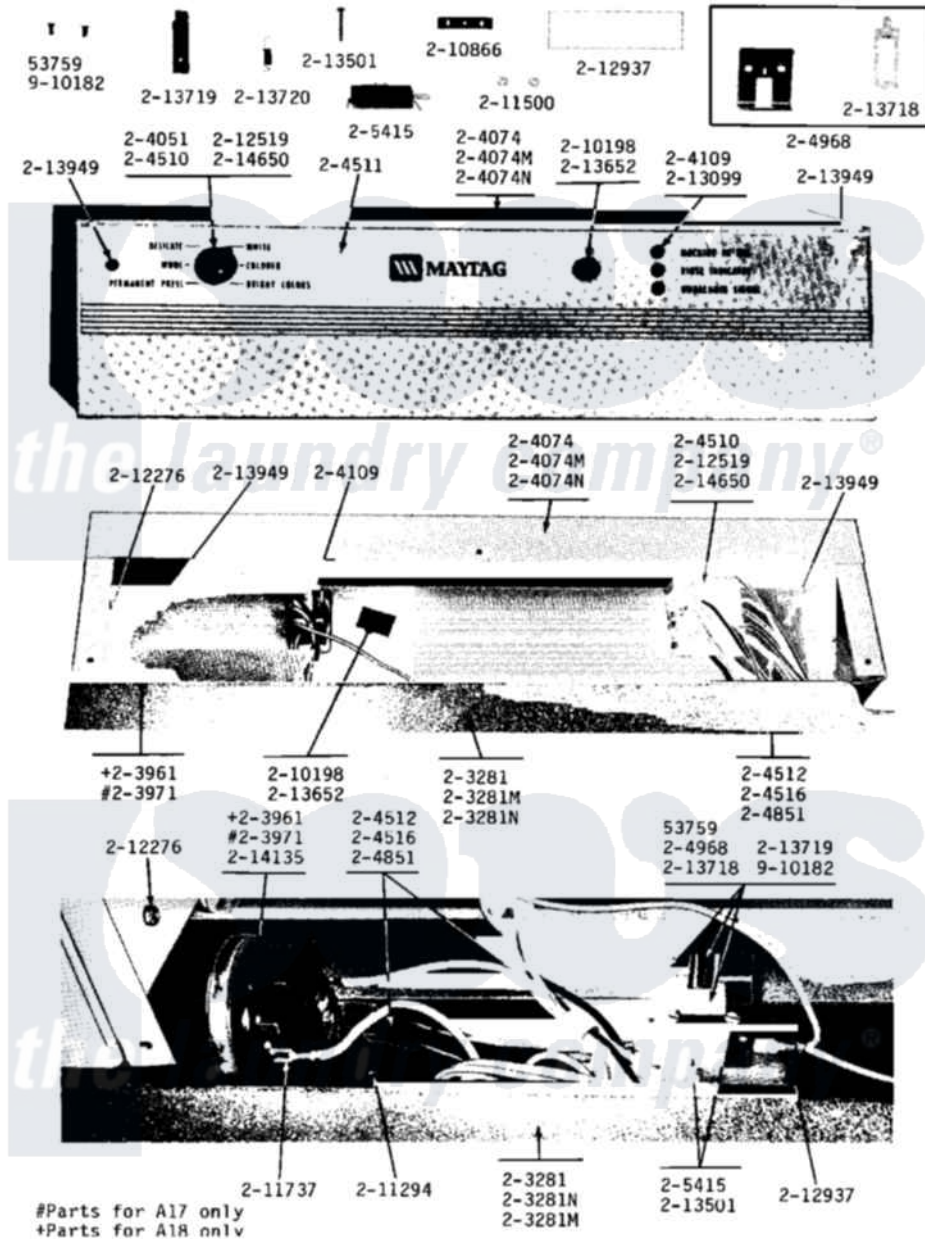

Maytag A17CA 10 - CONTROL PANELS

Maytag [Residential Maytag A17CA Washer Parts](#) Parts Diagram 10 - CONTROL PANELS
 Click on the part number to view part

Item	Original Part Number	Replaced By	Status	Part Description
001	NLA		Not Available	SCREW (No.6-32 X 3/8)
002	NLA		Not Available	TOP COVER-WHITE
003	203971	203970		Switch, Water Level
004	204051	22204051		Knob
005	NLA		Not Available	CONTROL COVER-WHITE
006	204109			Light, Signal
007	204510			Fabric Control Switch
008	NLA		Not Available	CONTROL PANEL WITH LENS
009	NLA		Not Available	MAIN WIRE HARNESS
010	NLA		Not Available	MAIN WIRE HARNESS
011	NLA		Not Available	MAIN WIRE HARNESS
012	204968			Plunger And Bracket Assembly--W
013	205415	279347		Switch-Lid
014	210198			Fastener
015	210866			Nut, Twin Speed

016	211294	90767	Screw, 8A X 3/8 HeX Washer Head Tapping
017	211500		Washer, Bracket To Top Cover
018	211737	248562	Terminal
019	212276	W10116760	Screw
020	212519	488234	Screw 8-32 X 1/4
021	212937	Not Available	BARRIER, MOISTURE
022	213042	Not Available	PANEL, BACK
023	213099		Lens For Control Panel
024	213501		Screw, No.6-20 X 1-1/8 Inch
025	NLA	Not Available	LID BUMPER
026	213718		Plunger, Lid Switch
027	213719	Not Available	LEVER, UNBALANCE
028	213720		Spring, Lid Switch
029	213949		Screw, No.8-18 X 5/16 Inch
030	214135	Not Available	CLIP, FASTENER
031	214650		Screw For 2-4051 Knob
032	Y310632	1163839	Screw
033	910182	25-7809	Screw, No.6-20 1/2 Flthd Torx