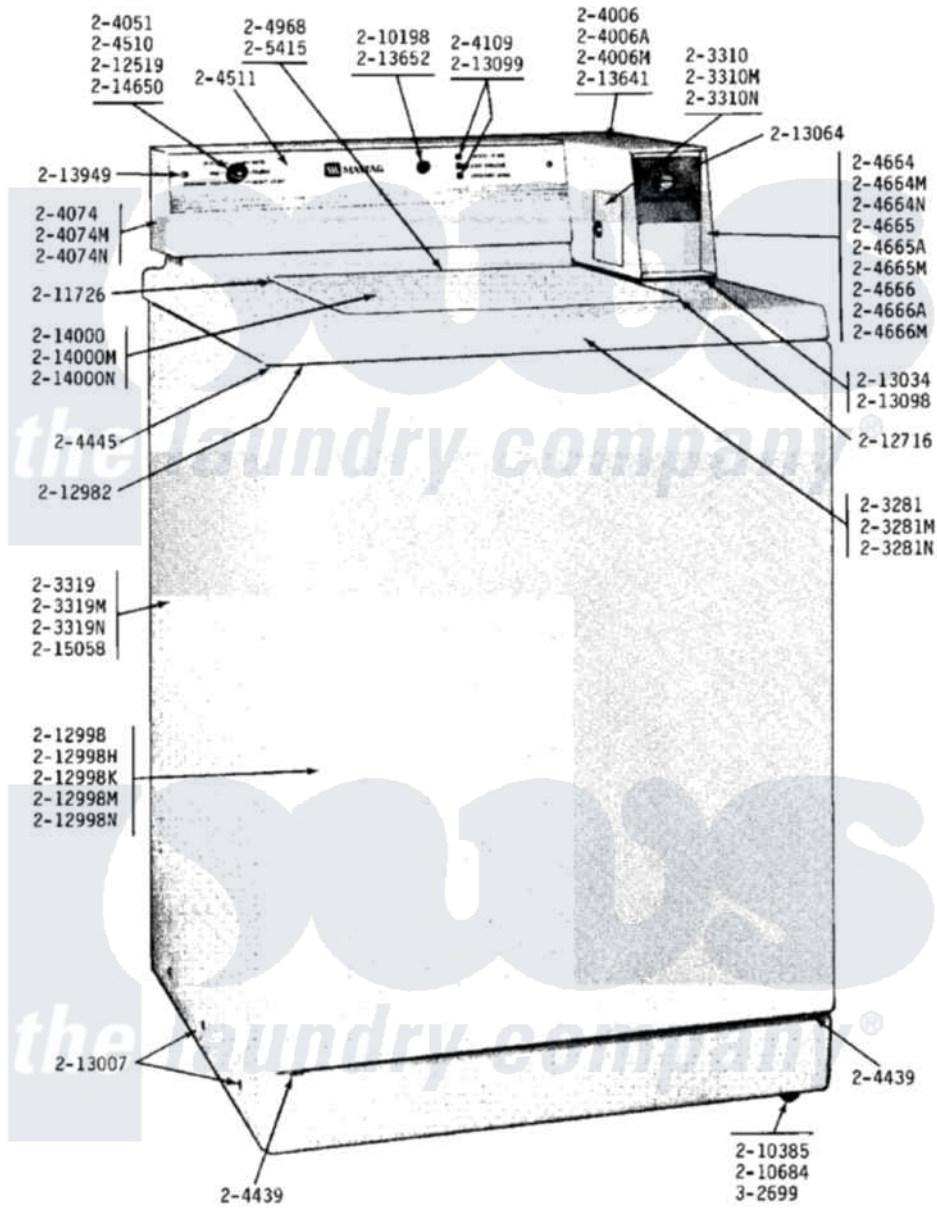

Maytag A17CM 01 - FRONT VIEW

Maytag Residential Maytag A17CM Washer Parts Parts Diagram 01 - FRONT VIEW
 Click on the part number to view part

| Item | Original Part Number | Replaced By | Status | Part Description |
|------|------------------------|--------------------------|---------------|---------------------------------|
| 001 | NLA | | Not Available | TOP COVER-WHITE |
| 002 | NLA | | Not Available | ACCESS DOOR (WHITE) |
| 003 | NLA | | Not Available | CABINET-WHITE |
| 004 | NLA | | Not Available | ACCESS DOOR (WHITE) |
| 005 | 204051 | 22204051 | | Knob |
| 006 | NLA | | Not Available | CONTROL COVER-WHITE |
| 007 | 204109 | | | Light, Signal |
| 008 | 204439 | | | Screw And Fstner Assembly |
| 009 | 204445 | | | Screw And Fastener Assembly |
| 010 | 204510 | | | Fabric Control Switch |
| 011 | NLA | | Not Available | CONTROL PANEL WITH LENS |
| 012 | NLA | | Not Available | CONTROL CENTER-WHITE |
| 013 | NLA | | Not Available | CONTROL CENTER-WHITE |
| 014 | NLA | | Not Available | CONTROL CENTER-WHITE |
| 015 | 204968 | | | Plunger And Bracket Assembly--W |