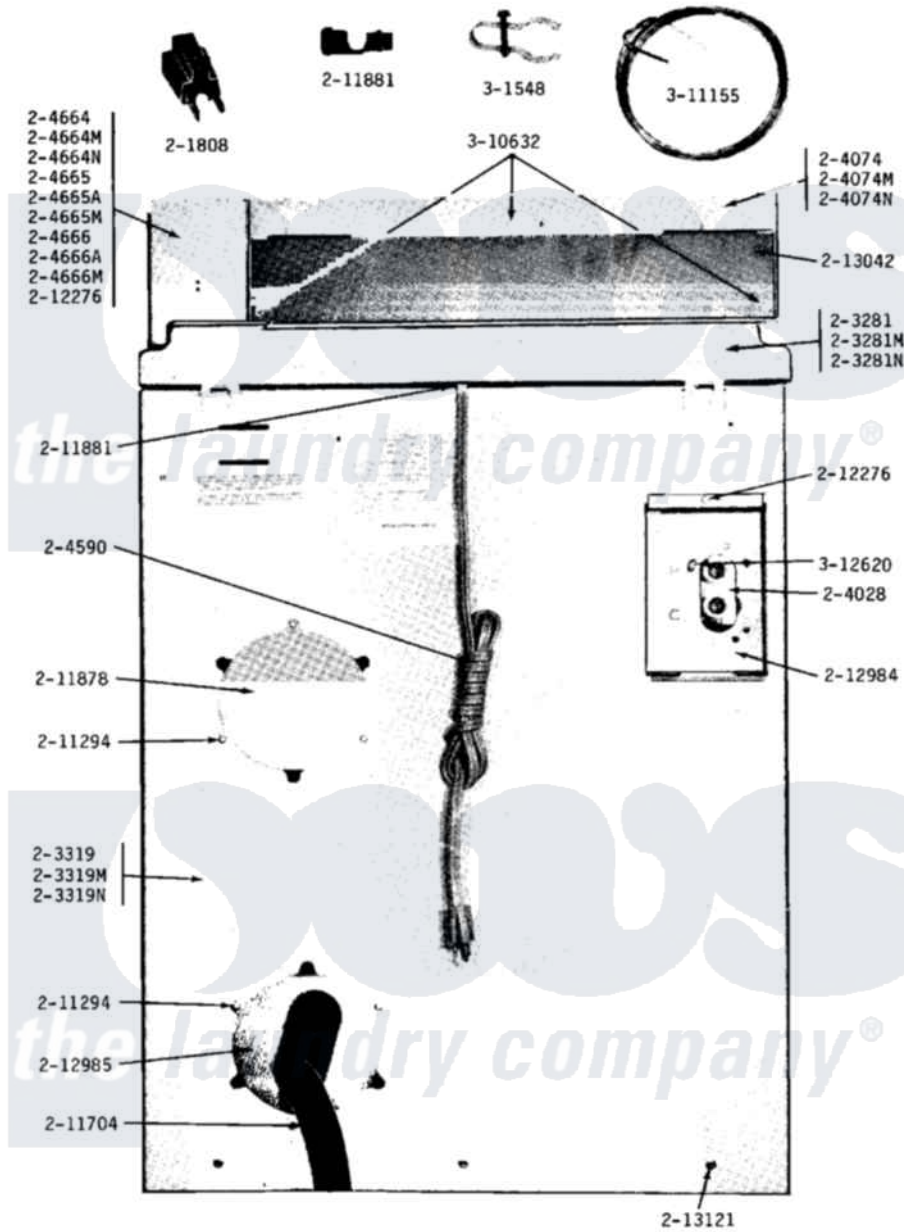

Maytag A17CM 02 - REAR VIEW

Maytag Residential Maytag A17CM Washer Parts Parts Diagram 02 - REAR VIEW
 Click on the part number to view part

Item	Original Part Number	Replaced By	Status	Part Description
001	Y201808			Converter
002	NLA		Not Available	TOP COVER-WHITE
003	NLA		Not Available	CABINET-WHITE
004	204028	205613		Water Valve
005	NLA		Not Available	CONTROL COVER-WHITE
006	204590			Cord, Power
007	NLA		Not Available	CONTROL CENTER-WHITE
008	NLA		Not Available	CONTROL CENTER-WHITE
009	NLA		Not Available	CONTROL CENTER-WHITE
010	211294	90767		Screw, 8A X 3/8 HeX Washer Head Tapping
011	211704			Hose, Drain
012	NLA		Not Available	PLATE, ACCESS
013	211881			Grommet, Cord Part Not Used-Gas Models Only
014	212276	W10116760		Screw
015	NLA		Not Available	VALVE MOUNTING PLATE

016	212985	22002924	Plate, Access
017	213042		Not Available
018	213121	3400111	PANEL, BACK
			Screw, 12-14 X 5/8
019	214518		LABEL, ELECTRICAL INSTR. PART NOT USED-GAS MODELS ONLY
020	301548		Clamp, Ground Wire
021	Y310632	1163839	Screw
022	311155		Ground Wire And Clamp
023	312620		Screw, Sems