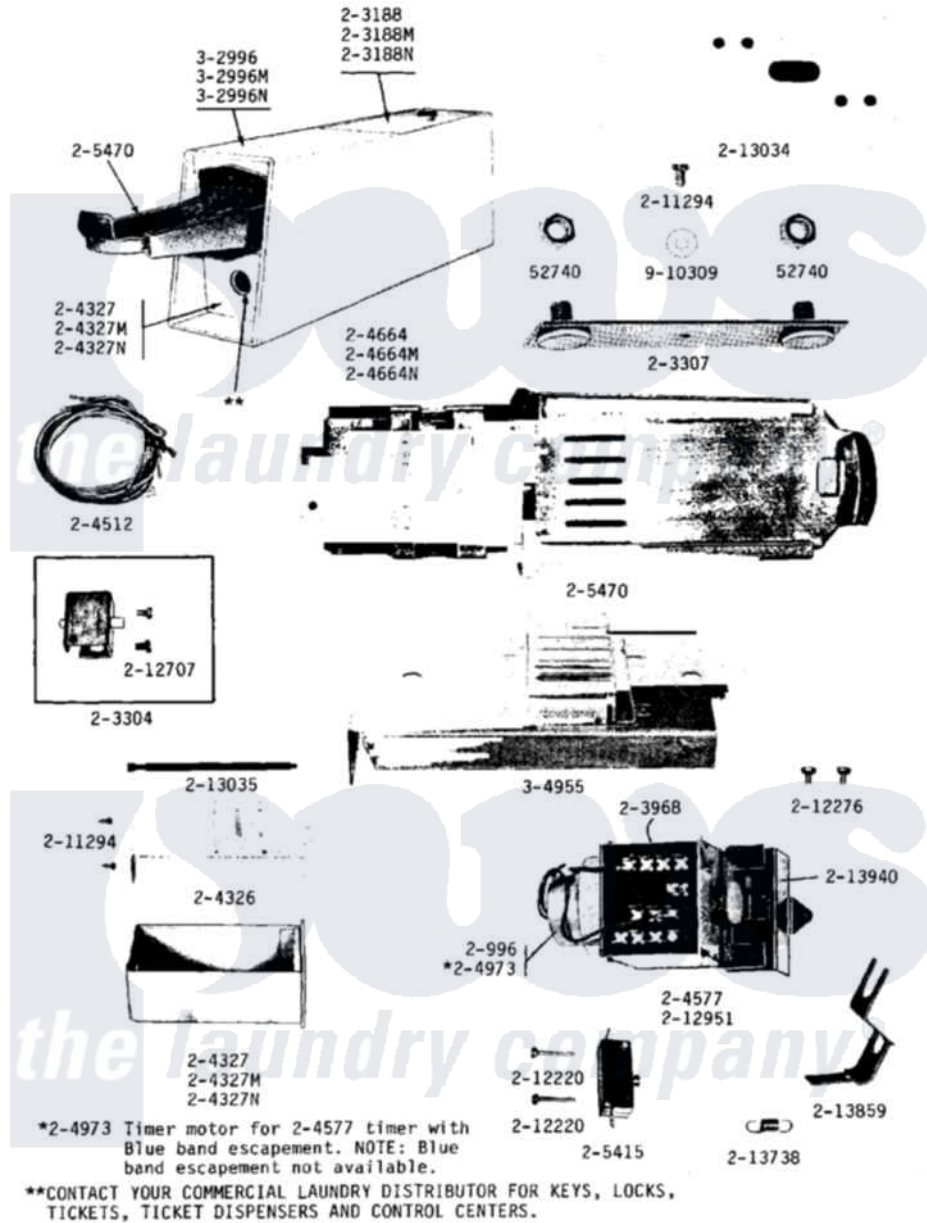

# Maytag A17CM 03 - CM CONTROL CENTER

Maytag [Residential Maytag A17CM Washer Parts](#) Parts Diagram 03 - CM CONTROL CENTER  
 Click on the part number to view part

Item	Original Part Number	Replaced By	Status	Part Description
001	Y052740	<a href="#">62739</a>		Nut, Lock
002	NLA		Not Available	TIMER MOTOR, A
003	203188		Not Available	TIMER ACCESS DOOR (WHT)
004	NLA		Not Available	ACTUATOR KIT-WASHER SLIDES---N
005	NLA		Not Available	MTG. STRAP---NA
006	NLA		Not Available	HARNESS-SWITCH TO TIMER
007	NLA		Not Available	COIN DROP ASSEMBLY
008	NLA		Not Available	COIN BOX-WHITE---NA
009	NLA		Not Available	MAIN WIRE HARNESS
010	204577		Not Available	TIMER WITH KNOB AND PIN
011	NLA		Not Available	CONTROL CENTER-WHITE
012	<a href="#">204973</a>			Motor, Timer
013	205415	<a href="#">279347</a>		Switch-Lid
014	NLA		Not Available	MAYTAG COIN SLIDE

015	NLA		Not Available	COUNTER KIT WITH ACTUATOR
016	211294	<a href="#">90767</a>		Screw, 8A X 3/8 HeX Washer Head Tapping
017	212220	<a href="#">213501</a>		Screw, No.6-20 X 1-1/8 Inch
018	212276	<a href="#">W10116760</a>		Screw
019	212707	<a href="#">3196385</a>		Screw
020	<a href="#">212951</a>			Screw, No.6-32 X 1/4 Inch
021	NLA		Not Available	GASKET UNDER CONTROL CENTER
022	<a href="#">213035</a>			Bolt, Locking
023	NLA		Not Available	SPRING TENSION LEVER RETURN
024	NLA		Not Available	SPRING TENSION LEVER RETURN
025	NLA		Not Available	LEVER ARM FOR SWITCH
026	NLA		Not Available	MOUNTING BRACKET FOR TIMER
027	NLA		Not Available	OUTER CASE-WHITE
028	NLA		Not Available	COIN BOX COVER
029	<a href="#">910309</a>			Washer, Mounting Strap