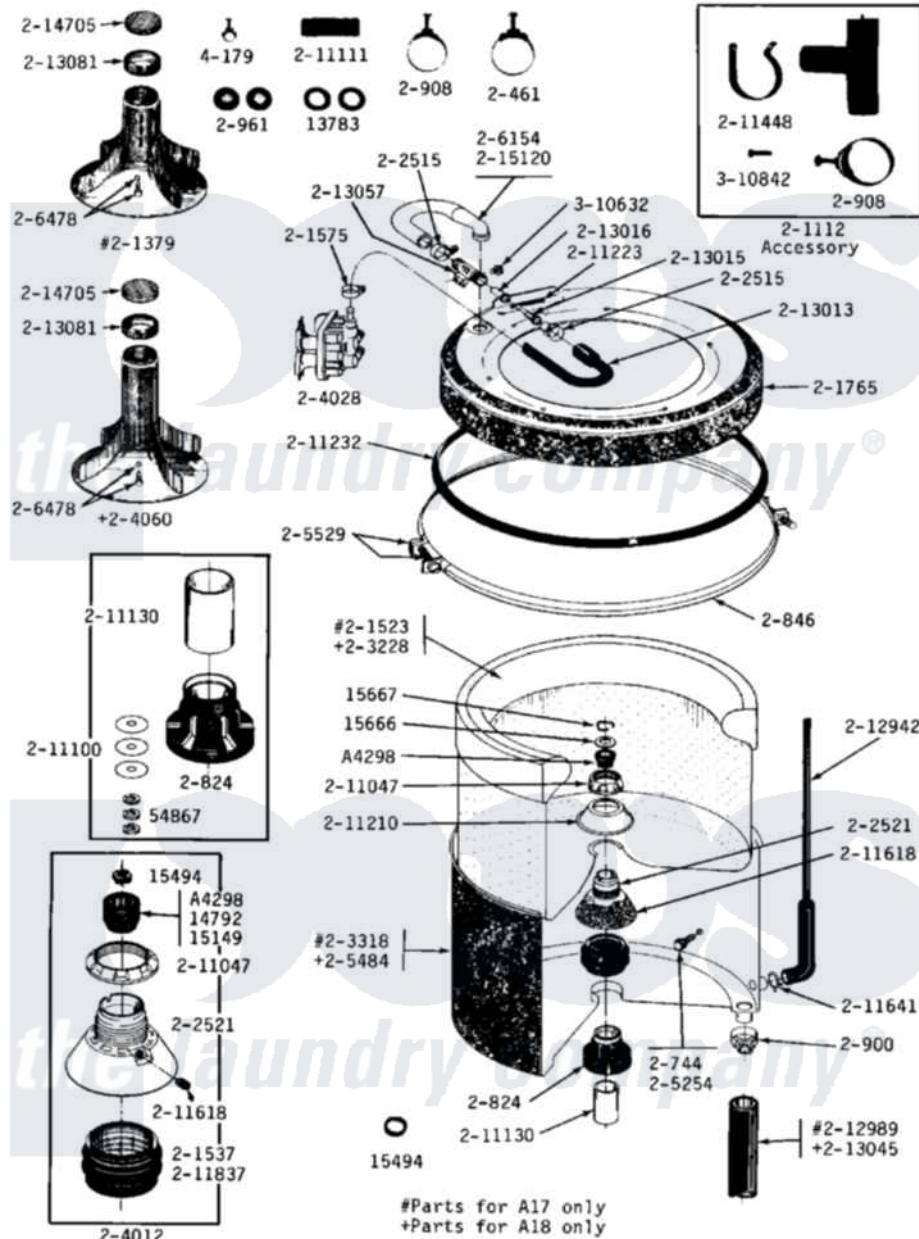

Maytag A17CM 05 - TUB, AGITATOR, MTG. STEM, HOSES & CLAMPS

Maytag Residential Maytag A17CM Washer Parts Parts Diagram 05 - TUB, AGITATOR, MTG. STEM, HOSES & CLAMPS

[Click on the part number to view part](#)

Item	Original Part Number	Replaced By	Status	Part Description
001	NLA		Not Available	SEAL, AGITATOR DRIVE SHAFT
002	Y013783			Washer, Inlet Hose
003	Y014792	6-0A57420		Seal- Agitator
004	Y015149			Brass Washer-Agitator Seal
005	Y015494			Stop Ring-Agitator Shaft
006	Y015666			Washer, Retaining -
007	Y015667			Retaining Ring
008	Y054867			Washer, Lock
009	Y059137	Y059141		Ctn. 50 Ft. 31/32 Drain Hose
010	Y059141			Ctn. 50 Ft. 31/32 Drain Hose
011	200461	285655		Clamp, Hose
012	200672	76314		Hose, Inlet 6 Ft. Hose With Elbow
013	200675	76314		Hose, Inlet 6 Ft. Hose With Elbow
014	200681	21001467		Hose- 10'

064	215120		Seal For Injector Tube
065	NLA	Not Available	INLET HOSE, COLD (6'LONG)
066	Y310632	1163839	Screw
067	Y310842	8182296	Screw, Agitator
068	400179	201575	Clamp, Hose