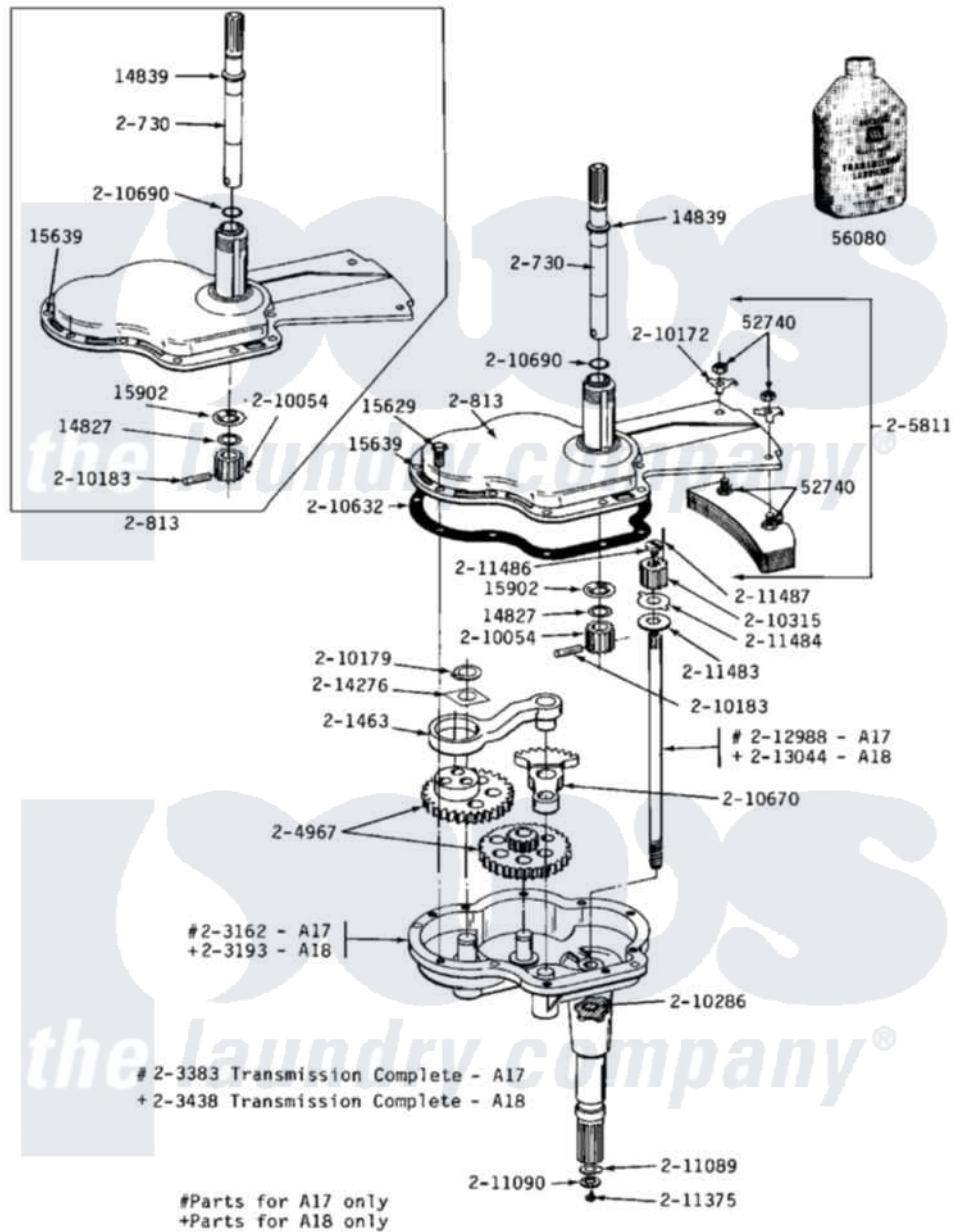

Maytag A17CM 06 - TRANSMISSION

Maytag [Residential Maytag A17CM Washer Parts](#) Parts Diagram 06 - TRANSMISSION
 Click on the part number to view part

Item	Original Part Number	Replaced By	Status	Part Description
001	Y014827			Washer-Center Shaft
002	Y014839			Collar-Drive Shaft
003	Y015629			Bolt, Grinding Chamber
004	NLA		Not Available	DOWEL PIN
005	Y015902			Spring For Agitator
006	Y052740	62739		Nut, Lock
007	Y056080	6-0560800		Oil
008	200730	22002124		Shaft- Agi
009	NLA		Not Available	GEAR CASE COVER ASSEMBLY
010	NLA		Not Available	PITMAN WITH WRIST PIN
011	NLA		Not Available	GEAR HOUSING W/STUDS & TUBE
012	203383	W10172458		Transmison
013	204967			Gear Kit-Power Fin Agitator
014	NLA		Not Available	COUNTERWEIGHT
015	210054			Pinion

016	NLA		Not Available	LOCK WASHER
017	NLA		Not Available	RETAINING RING
018	210183			Groove Pin
019	210286			Seal
020	210315			Pinion
021	210632	22210632		Gasket
022	NLA		Not Available	SEGMENT
023	210690			Seal, Rubber
024	211089			Lug, Stop Pulley
025	211090	22003555		Washer, Stop Lug
026	211375	681582		Screw
027	211483	6-2114830		Washer- SP
028	211484			Washer, Lug
029	211486			Screw, 3/8-16 X 1/2 Inch
030	NLA		Not Available	GROOV-PIN
031	212988			Part Not Used
032	NLA		Not Available	WASHER FOR GEARS