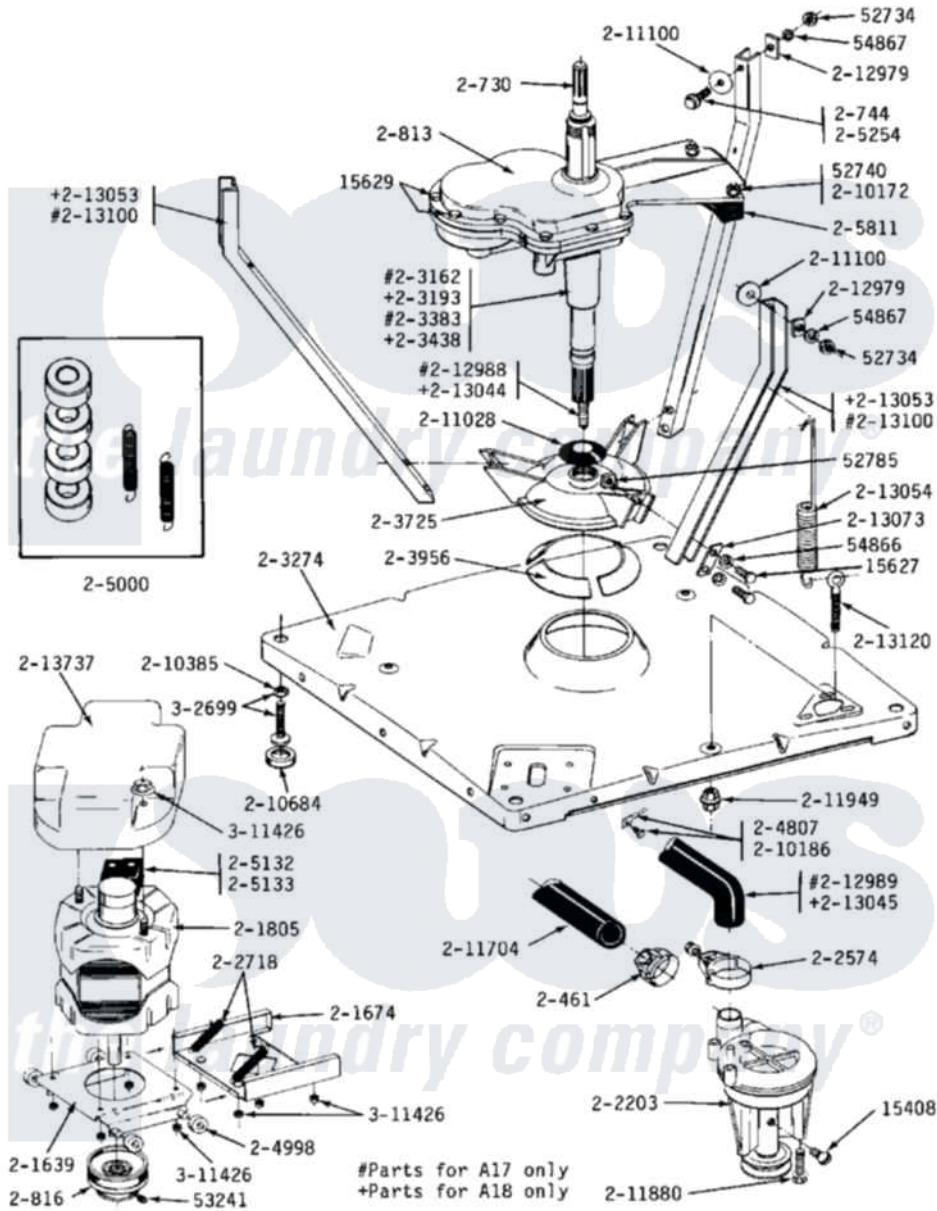

# Maytag A17CM 07 - BASE, PUMP, MOTOR & COMPONENTS

Maytag Residential Maytag A17CM Washer Parts Parts Diagram 07 - BASE, PUMP, MOTOR & COMPONENTS  
[Click on the part number to view part](#)

Item	Original Part Number	Replaced By	Status	Part Description
001	Y015408	<a href="#">22003235</a>		Screw, Bearing Insert
002	<a href="#">Y015627</a>			Screw- Hex
003	<a href="#">Y015629</a>			Bolt, Grinding Chamber
004	<a href="#">Y052734</a>			Nut, Carrage Bolts And Bracket
005	Y052740	<a href="#">62739</a>		Nut, Lock
006	<a href="#">Y052785</a>			Nut, Brace To Damper
007	<a href="#">Y053241</a>			Set Screw, Motor Pulley
008	Y054866	<a href="#">486009</a>		Lockwasher
009	<a href="#">Y054867</a>			Washer, Lock
010	<a href="#">Y059141</a>			Ctn. 50 Ft. 31/32 Drain Hose
011	200461	<a href="#">285655</a>		Clamp, Hose
012	200730	<a href="#">22002124</a>		Shaft- Agi
013	200744	<a href="#">W10175939</a>		Bolt
014	NLA		Not Available	GEAR CASE COVER ASSEMBLY
015	200816	<a href="#">6-2008160</a>		Pulley- MO