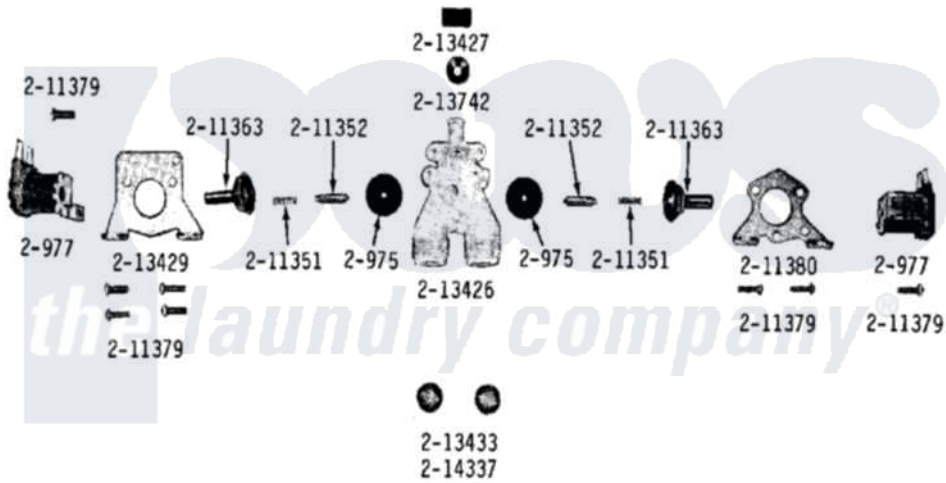

Maytag A17CM 09 - WATER VALVE

Maytag Residential Maytag A17CM Washer Parts Parts Diagram 09 - WATER VALVE
 Click on the part number to view part

Item	Original Part Number	Replaced By	Status	Part Description
001	200975		Not Available	DIAPHRAGM
002	200977			Solenoid For Water Valve
003	201575			Clamp, Hose
004	204028	205613		Water Valve
005	211351			Spring For Plunger
006	NLA		Not Available	PLUNGER
007	211363		Not Available	SOLENOID GUIDE
008	NLA		Not Available	SCREW (No.8-18 X 5/8 INCH)
009	NLA		Not Available	BRACKET FOR VALVE
010	212276	W10116760		Screw
011	NLA		Not Available	VALVE MOUNTING PLATE
012	213013			Hose, Injector
013	NLA		Not Available	VALVE BODY
014	NLA		Not Available	DAM FOR VALVE BODY
015	NLA		Not Available	LARGE BRACKET FOR VALVE
016	213433	96160		Screen

017	NLA		Not Available	FLOW WASHER
018	214337	96160		Screen
019	312620			Screw, Sems