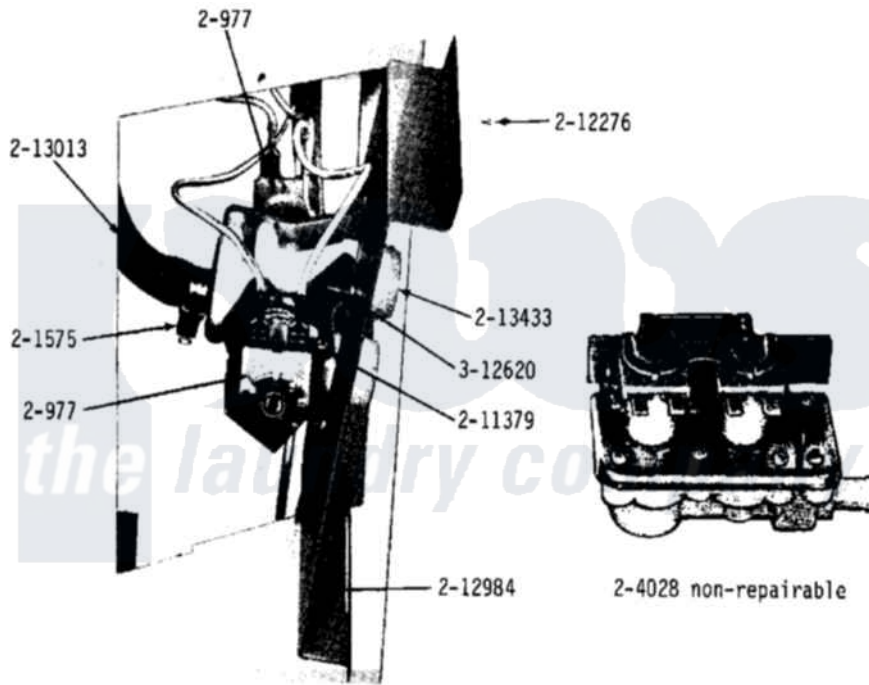

Maytag A17CM 09 - WATER VALVE

Maytag Residential Maytag A17CM Washer Parts Parts Diagram 09 - WATER VALVE
 Click on the part number to view part

Item	Original Part Number	Replaced By	Status	Part Description
001	200975		Not Available	DIAPHRAGM
002	200977			Solenoid For Water Valve
003	201575			Clamp, Hose
004	204028	205613		Water Valve
005	211351			Spring For Plunger
006	NLA		Not Available	PLUNGER
007	211363		Not Available	SOLENOID GUIDE
008	NLA		Not Available	SCREW (No.8-18 X 5/8 INCH)
009	NLA		Not Available	BRACKET FOR VALVE
010	212276	W10116760		Screw
011	NLA		Not Available	VALVE MOUNTING PLATE
012	213013			Hose, Injector
013	NLA		Not Available	VALVE BODY
014	NLA		Not Available	DAM FOR VALVE BODY
015	NLA		Not Available	LARGE BRACKET FOR VALVE
016	213433	96160		Screen

017	NLA		Not Available	FLOW WASHER
018	214337	96160		Screen
019	312620			Screw, Sems