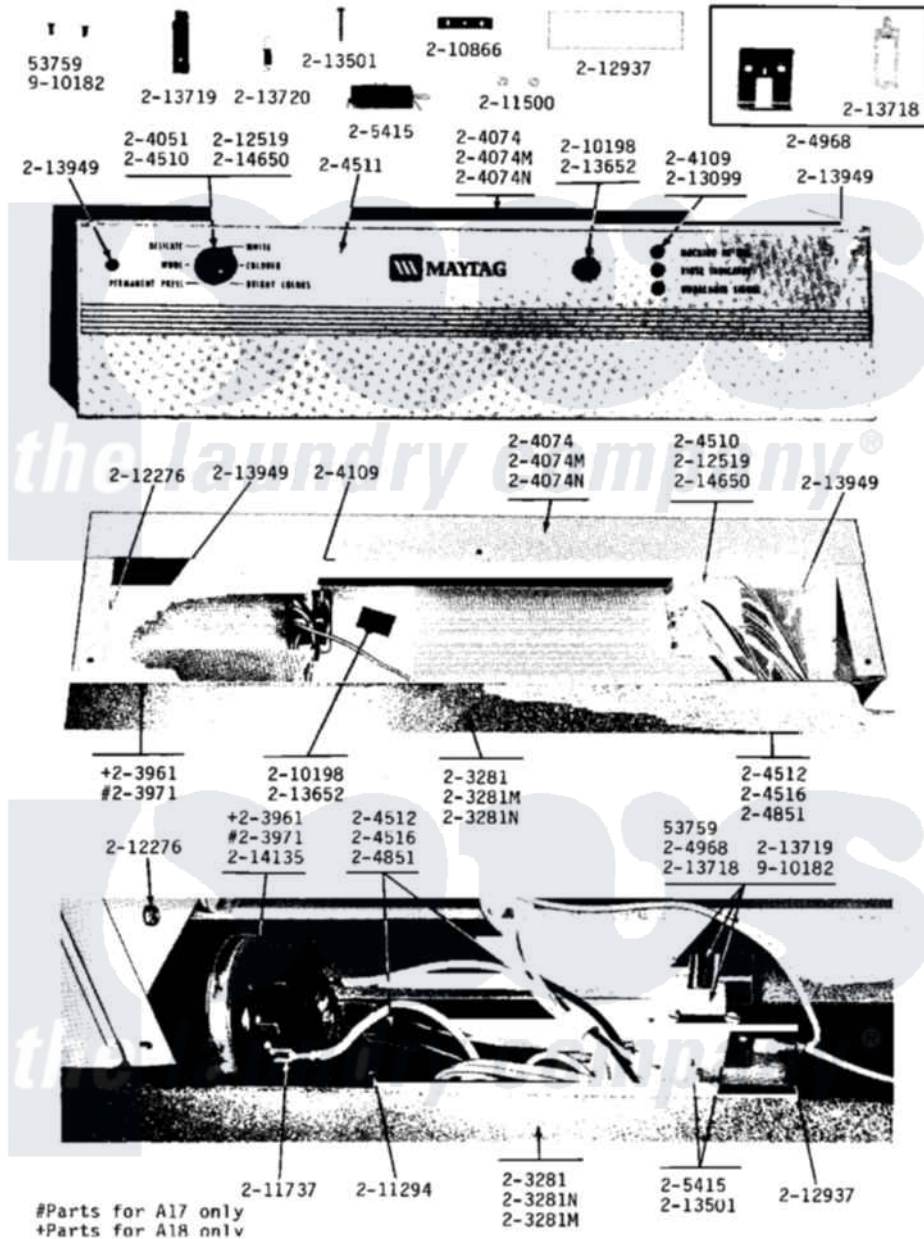

Maytag A17CM 11 - CONTROL PANELS

Maytag [Residential Maytag A17CM Washer Parts](#) Parts Diagram 11 - CONTROL PANELS
 Click on the part number to view part

Item	Original Part Number	Replaced By	Status	Part Description
001	NLA		Not Available	SCREW (No.6-32 X 3/8)
002	NLA		Not Available	TOP COVER-WHITE
003	203971	203970		Switch, Water Level
004	204051	22204051		Knob
005	NLA		Not Available	CONTROL COVER-WHITE
006	204109			Light, Signal
007	204510			Fabric Control Switch
008	NLA		Not Available	CONTROL PANEL WITH LENS
009	NLA		Not Available	MAIN WIRE HARNESS
010	NLA		Not Available	MAIN WIRE HARNESS
011	NLA		Not Available	MAIN WIRE HARNESS
012	204968			Plunger And Bracket Assembly--W
013	205415	279347		Switch-Lid
014	210198			Fastener
015	210866			Nut, Twin Speed

016	211294	90767	Screw, 8A X 3/8 HeX Washer Head Tapping
017	211500		Washer, Bracket To Top Cover
018	211737	248562	Terminal
019	212276	W10116760	Screw
020	212519	488234	Screw 8-32 X 1/4
021	212937	Not Available	BARRIER, MOISTURE
022	213042	Not Available	PANEL, BACK
023	213099		Lens For Control Panel
024	213501		Screw, No.6-20 X 1-1/8 Inch
025	NLA	Not Available	LID BUMPER
026	213718		Plunger, Lid Switch
027	213719	Not Available	LEVER, UNBALANCE
028	213720		Spring, Lid Switch
029	213949		Screw, No.8-18 X 5/16 Inch
030	214135	Not Available	CLIP, FASTENER
031	214650		Screw For 2-4051 Knob
032	Y310632	1163839	Screw
033	910182	25-7809	Screw, No.6-20 1/2 Flthd Torx