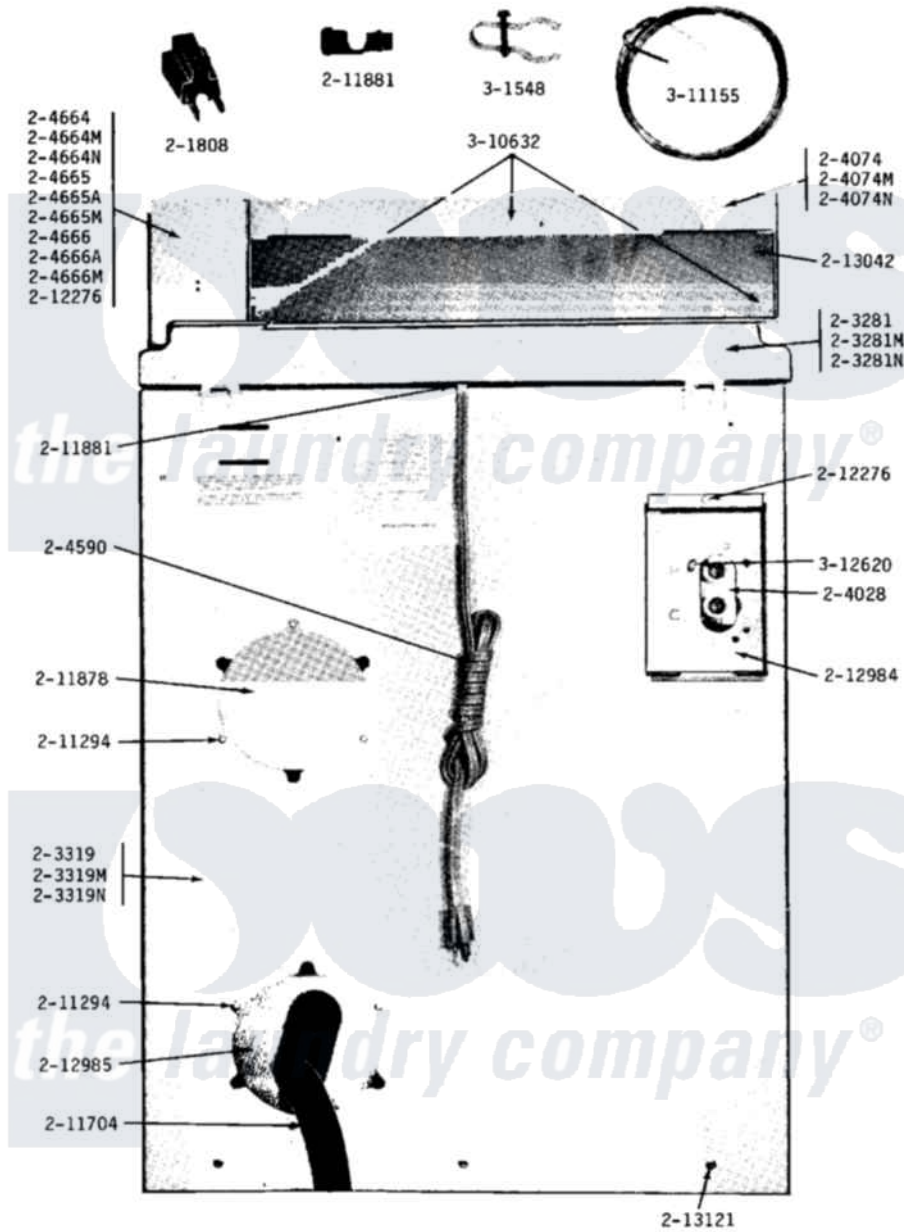

# Maytag A17CT 02 - REAR VIEW

Maytag Residential Maytag A17CT Washer Parts Parts Diagram 02 - REAR VIEW  
 Click on the part number to view part

Item	Original Part Number	Replaced By	Status	Part Description
001	<a href="#">Y201808</a>			Converter
002	NLA		Not Available	TOP COVER-WHITE
003	NLA		Not Available	CABINET-WHITE
004	204028	<a href="#">205613</a>		Water Valve
005	NLA		Not Available	CONTROL COVER-WHITE
006	<a href="#">204590</a>			Cord, Power
007	NLA		Not Available	CONTROL CENTER-WHITE
008	NLA		Not Available	CONTROL CENTER-WHITE
009	NLA		Not Available	CONTROL CENTER-WHITE
010	211294	<a href="#">90767</a>		Screw, 8A X 3/8 HeX Washer Head Tapping
011	<a href="#">211704</a>			Hose, Drain
012	NLA		Not Available	PLATE, ACCESS
013	<a href="#">211881</a>			Grommet, Cord Part Not Used-Gas Models Only
014	212276	<a href="#">W10116760</a>		Screw
015	NLA		Not Available	VALVE MOUNTING PLATE

016	212985	<a href="#">22002924</a>	Plate, Access
017	213042		Not Available
			PANEL, BACK
018	213121	<a href="#">3400111</a>	Screw, 12-14 X 5/8
019	214518		LABEL, ELECTRICAL INSTR. PART NOT USED-GAS MODELS ONLY
020	<a href="#">301548</a>		Clamp, Ground Wire
021	Y310632	<a href="#">1163839</a>	Screw
022	<a href="#">311155</a>		Ground Wire And Clamp
023	<a href="#">312620</a>		Screw, Sems