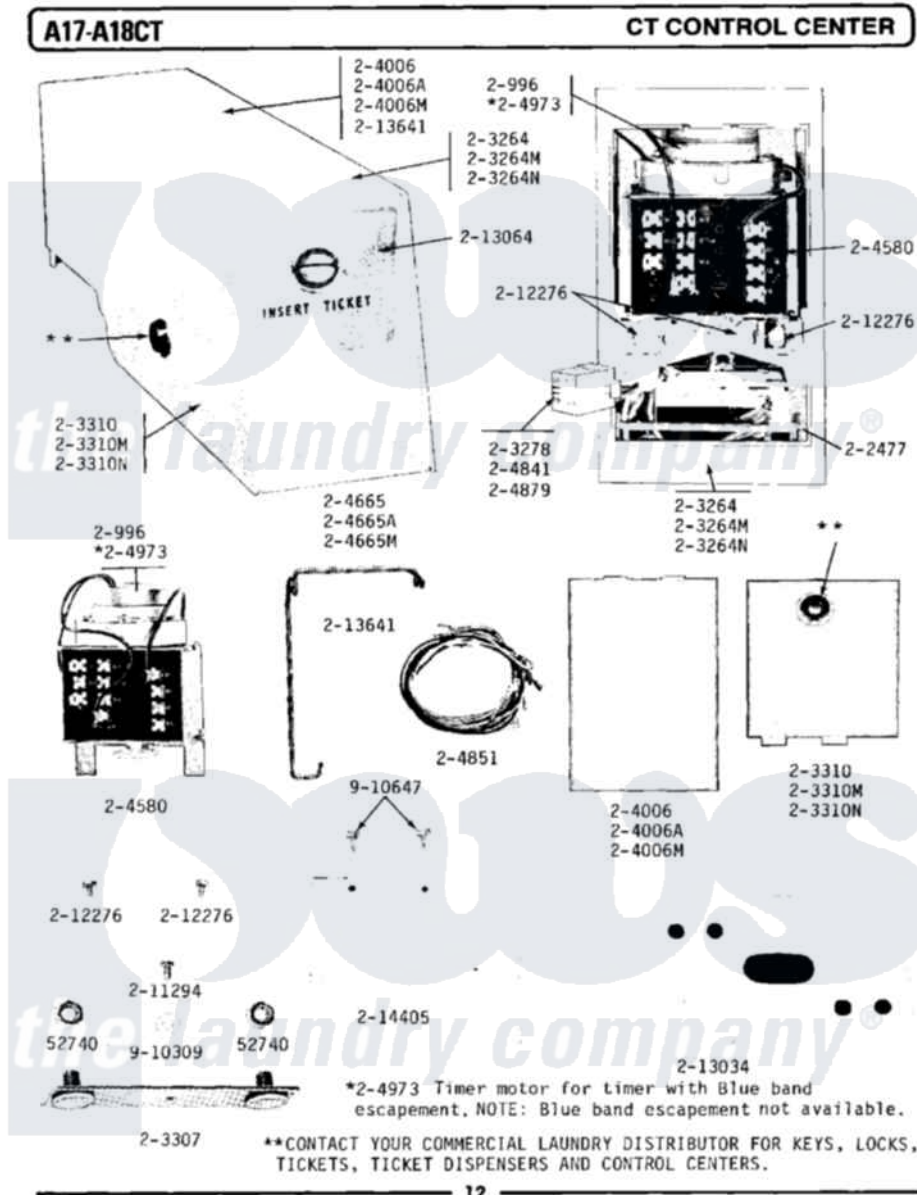

Maytag A17CT 03 - CT CONTROL CENTER

Maytag Residential Maytag A17CT Washer Parts Parts Diagram 03 - CT CONTROL CENTER

Click on the part number to view part

Item	Original Part Number	Replaced By	Status	Part Description
001	Y052740	62739		Nut, Lock
002	NLA		Not Available	TIMER MOTOR, A
003	202477	22003292		Control As
004	NLA		Not Available	OUTER CASE-WHITE
005	NLA		Not Available	HARNES FOR TICKET CONTROL
006	NLA		Not Available	MTG. STRAP---NA
007	NLA		Not Available	ACCESS DOOR (WHITE)
008	NLA		Not Available	ACCESS DOOR (WHITE)
009	NLA		Not Available	TIMER WITH KNOB AND PIN
010	NLA		Not Available	CONTROL CENTER-WHITE
011	NLA		Not Available	WIRE HARNES
012	NLA		Not Available	MAIN WIRE HARNES
013	NLA		Not Available	HARNES FOR TICKET CONTROL
014	204973			Motor, Timer
015	NLA		Not Available	DOUBLE MELT CLIP

015	NLA		Not Available	W/DEFLECTO
016	211294	90767		Screw, 8A X 3/8 HeX Washer Head Tapping
017	212276	W10116760		Screw
018	NLA		Not Available	GASKET UNDER CONTROL CENTER
019	NLA		Not Available	FRONT PLATE F/TICKET CONTROL
020	NLA		Not Available	LATCH FOR ACCESS DOOR
021	NLA		Not Available	MOISTURE SHIELD
022	910309			Washer, Mounting Strap
023	910647	489355		Screw, 8 X 1/2