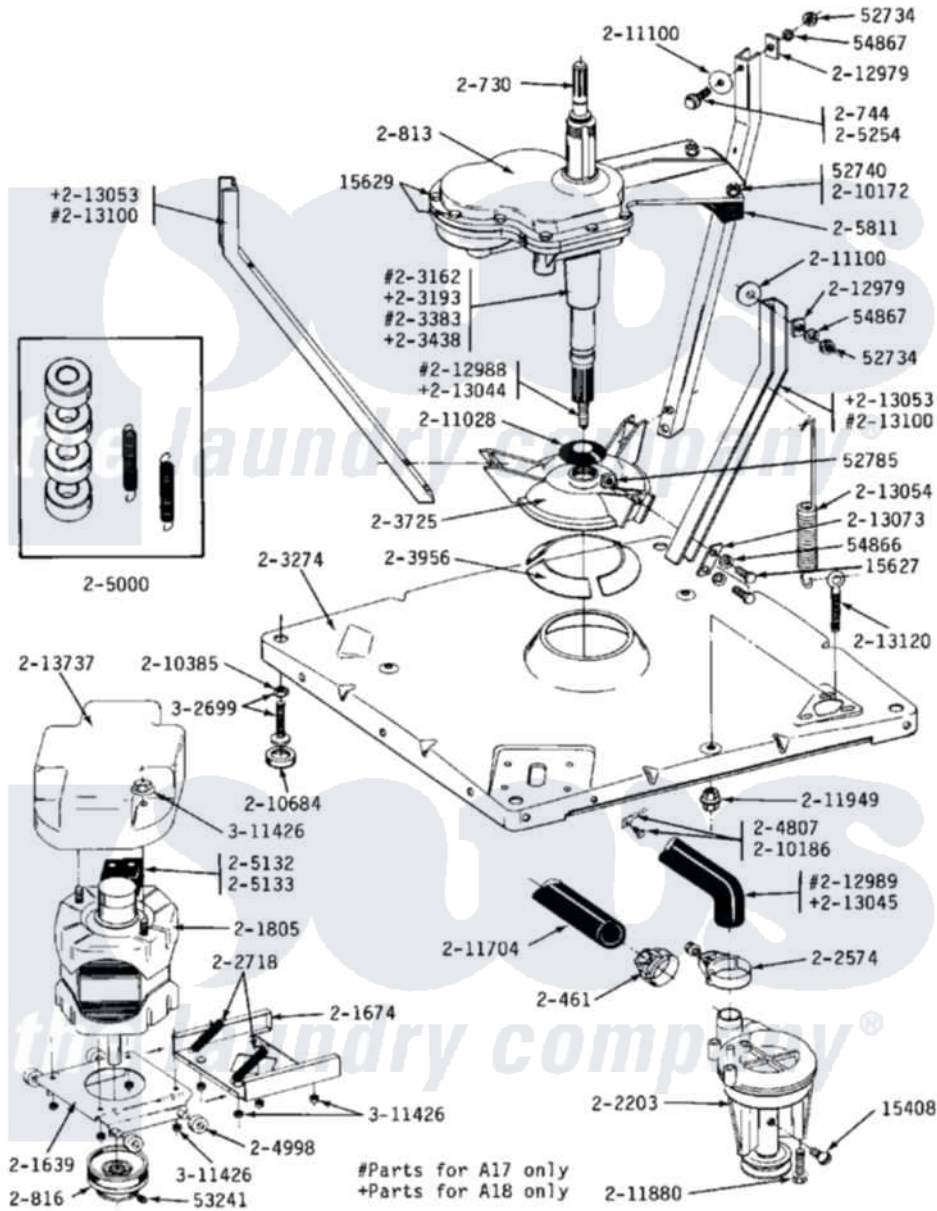

Maytag A17CT 07 - BASE, PUMP, MOTOR & COMPONENTS

Maytag [Residential Maytag A17CT Washer Parts](#) Parts Diagram 07 - BASE, PUMP, MOTOR & COMPONENTS
[Click on the part number to view part](#)

Item	Original Part Number	Replaced By	Status	Part Description
001	Y015408	22003235		Screw, Bearing Insert
002	Y015627			Screw- Hex
003	Y015629			Bolt, Grinding Chamber
004	Y052734			Nut, Carrage Bolts And Bracket
005	Y052740	62739		Nut, Lock
006	Y052785			Nut, Brace To Damper
007	Y053241			Set Screw, Motor Pulley
008	Y054866	486009		Lockwasher
009	Y054867			Washer, Lock
010	Y059141			Ctn. 50 Ft. 31/32 Drain Hose
011	200461	285655		Clamp, Hose
012	200730	22002124		Shaft- Agi
013	200744	W10175939		Bolt
014	NLA		Not Available	GEAR CASE COVER ASSEMBLY
015	200816	6-2008160		Pulley- MO