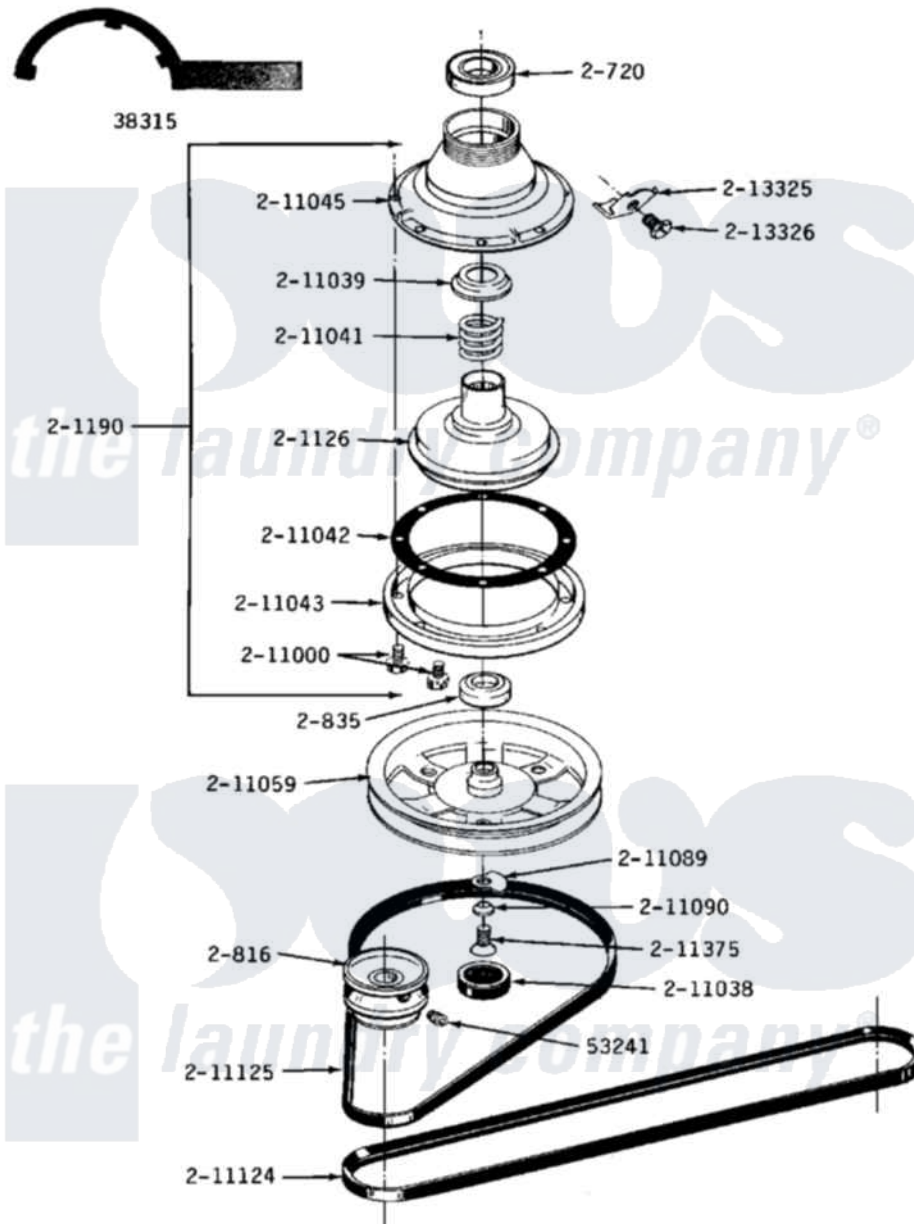

Maytag A17CT 08 - CLUTCH, BRAKE & BELTS

Maytag [Residential Maytag A17CT Washer Parts](#) Parts Diagram 08 - CLUTCH, BRAKE & BELTS
 Click on the part number to view part

Item	Original Part Number	Replaced By	Status	Part Description
001	Y038315	038315		Tool
002	Y053241			Set Screw, Motor Pulley
003	Y200720	22003441		Bearing, Rear
004	200816	6-2008160		Pulley- MO
005	200835			Bearing, Brake Rotor
006	201126	6-2011900		Brake Asse
007	201190	6-2011900		Brake Asse
008	211000			SCREW, BRAKE DRUM (HEX HEAD)
009	NLA		Not Available	CAP, OIL RETAINER
010	211039	6-2011900		Brake Asse
011	211041	6-2011900		Brake Asse
012	211041	6-2011900		Brake Asse
013	211042	6-2011900		Brake Asse
014	211043	6-2011900		Brake Asse
015	211045	6-2011900		Brake Asse
016	211059	6-2301530		Pulley

017	211089		Lug, Stop Pulley
018	211090	22003555	Washer, Stop Lug
019	211124		Part Not Used
020	211125		V Belt, Drive Pulley
021	211375	681582	Screw
022	213325		Clip, Retaining
023	213326		Bolt, Sems Retaining Clip